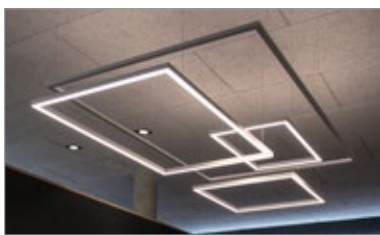

GIOCO DIRECT

Housing: Aluminum profile, integrated acrylic cover. Optional acoustic absorber.
Design: SATTLER, THEOPHIL EICHLER

Mounting Version

Mounting Version F + R not possible in combination with tunable white

Item No.	LED	Dimming	LED	Finishes	Power Supply cable	Mounting Version
X X X.	X X.	X X.	X X.	X X.	X X X	.

X X X.	X X.	X X.	X X.	X X.	X X X	X

Complete order number

Dimensions of technical unit

Typ	Size mm / inch	For use with Mounting Version
DE 1F	360 x 150 x 85 mm 14.2 x 5.9 x 3.3"	A, G, R

Input voltage for all external power supply units and canopy is **120 / 277 VAC 50/60 Hz**

Dimensions of canopy

Typ	Size mm / inch	For use with Mounting Version
DB 230	Ø 230 / 210 / 60 mm / 9.5 / 8.3 / 2.3" size 685 x 685 mm	B, E, F, H
DB 290	Ø 290 / 260 / 60 mm / 11.4 / 10.2 / 2.3" size 1085 x 685 and 1085 x 1085 mm	
DB 350	Ø 350 / 320 / 60 mm / 13.7 / 12.5 / 2.3" size 1730 x 1085 and 1730 x 1730 mm	

Optional

CASAMBI wall-switch

Casambi wall-switch is a wireless user interface that can be configured via the Casambi app. The four target buttons can control a scene, an animation of the user's choice or simply one luminaire, one luminaire group or all lights together if so desired. Up to 4 groups may be separately programmed. It comes with a wall mounting plate. The switch can be attached to the plate as it is equipped with magnets.

207. 00. 00. 00. 11 (white)

207. 00. 00. 00. 10 (black)

Ceiling fixation for mounting version A, G

Ceiling opening for power supply cable. Consists of a cavity ceiling box with 80mm round metal cover. Powder coated in white, fine textured. Applicable to mounting version A, G.

200. 00. 00. 00. 11 (white)

ACOUSTIC-SET

The ACOUSTIC SET with a highly effective sound absorber can be added to existing GIOCO luminaires at any time
Sound absorption coefficient α_w 0.9 (Tested according to DIN EN ISO 11654)

1085 x 685 mm	42.7 x 26.9"
1730 x 1085 mm	68.1 x 42.7"
685 x 685 mm	42.7 x 26.9"
1085 x 1085 mm	42.7 x 42.7"

301. 00. 00. 00. 90 (light grey)	91 (dark grey)
302. 00. 00. 00. 90 (light grey)	91 (dark grey)
303. 00. 00. 00. 90 (light grey)	91 (dark grey)
304. 00. 00. 00. 90 (light grey)	91 (dark grey)