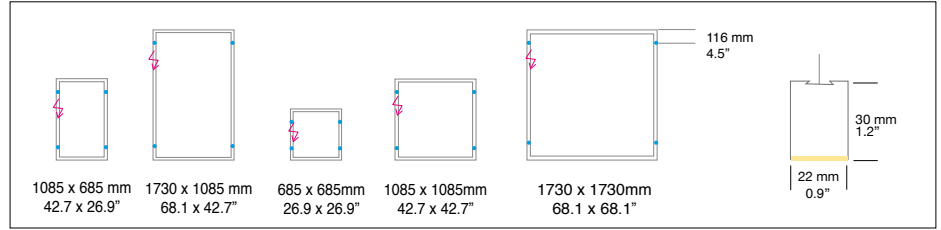

## GIOCO DIRECT

Housing: Aluminum profile, integrated acrylic cover. Optional acoustic absorber.  
 Design: SATTLER, THEOPHIL EICHLER

|   | Size: L x W x H mm      | Inches  | LED Watt   | Lumen <sup>1</sup>   | Weight <sup>2</sup> kg / lbs         | Item No.     | LED        | Dimming | LED    | Finish | Power supply cable | Mounting version |
|---|-------------------------|---|--|----------------------|--------------------------------------|--------------|------------|---------|--------|--------|--------------------|------------------|
| <b>Sizes</b>  | <b>1085 x 685 x 30</b>  | <b>42.7 x 26.9 x 1.2"</b>                                 | 63   | 3.480                | 2.8 / 6.17                           | <b>1550.</b> | X X X.     | X X X.  | X X X. | X X X. | X X X.             | X                |
|   | <b>1730 x 1085 x 30</b> | <b>68.1 x 42.7 x 1.2"</b>                                 | 102  | 5.570                | 4.2 / 9.25                           | <b>1551.</b> | X X X.     | X X X.  | X X X. | X X X. | X X X.             | X                |
|   | <b>685 x 685 x 30</b>   | <b>26.9 x 26.9 x 1.2"</b>                                 | 47   | 2.720                | 2.2 / 4.85                           | <b>1552.</b> | X X X.     | X X X.  | X X X. | X X X. | X X X.             | X                |
|   | <b>1085 x 1085 x 30</b> | <b>42.7 x 42.7 x 1.2"</b>                                 | 78   | 4.270                | 3.4 / 7.49                           | <b>1553.</b> | X X X.     | X X X.  | X X X. | X X X. | X X X.             | X                |
|   | <b>1730 x 1730 x 30</b> | <b>68.1 x 68.1 x 1.2"</b>                                 | 125  | 6.870                | 5.2 / 11.46                          | <b>1554.</b> | X X X.     | X X X.  | X X X. | X X X. | X X X.             | X                |
| <b>LED</b><br>24V<br><br>CRI > 90   |                         | <b>Standard</b>   | <b>Warm-white</b>  | <b>3000 K</b>        | X X X.                               | <b>30.</b>   | X X X.     | X X X.  | X X X. | X X X. | X                  |                  |
|   |                         | <b>Optional</b>   | <b>Neutral-white</b>   | <b>4000 K</b>        | X X X.                               | <b>40.</b>   | X X X.     | X X X.  | X X X. | X X X. | X                  |                  |
|   |                         |   | <b>Extra warm-white</b>  | <b>2700 K</b>        | X X X.                               | <b>27.</b>   | X X X.     | X X X.  | X X X. | X X X. | X                  |                  |
|   |                         |   | <b>Tunable white*</b>  | <b>2700 - 6500 K</b> | X X X.                               | <b>80.</b>   | X X X.     | X X X.  | X X X. | X X X. | X                  |                  |
| *(Only in combination with dimming DMX, CASAMBI<br>Approx. 25% less power consumption.) |                         |   |  |                      |                                      |              |            |         |        |        |                    |                  |
| <b>Dimming</b>  |                         | <b>Standard</b>   | <b>Dimmable 0 - 10 V</b>   | X X X.               | X X X.                               | <b>51.</b>   | <b>00.</b> | X X X.  | X X X. | X      |                    |                  |
|   |                         | <b>Optional</b>   | <b>DMX</b>   | X X X.               | X X X.                               | <b>31.</b>   | <b>00.</b> | X X X.  | X X X. | X      |                    |                  |
|   |                         |   | <b>Dimmable CASAMBI</b><br>Bluetooth 4.0 remote control through app. | X X X.               | X X X.                               | <b>81.</b>   | <b>00.</b> | X X X.  | X X X. | X      |                    |                  |
| <b>Finishes</b>   |                         | <b>Standard</b>   | <b>66</b><br>bronze anodized brushed                                 | <b>Optional</b>      | <b>62</b><br>black anodized brushed  | X X X.       | X X X.     | X X X.  | X X X. | .      | X X X.             | X                |
|   |                         |   | <b>65</b><br>champ. gold anodized brushed                            |                      | <b>60</b><br>silver anodized brushed |              |            |         |        |        |                    |                  |
|   |                         |   |  |                      |                                      |              |            |         |        |        |                    |                  |
|   |                         |   |  |                      |                                      |              |            |         |        |        |                    |                  |
|   |                         |   |  |                      |                                      |              |            |         |        |        |                    |                  |
| <b>Power Supply Cable</b>   |                         | <b>Standard</b>   | <b>000</b><br>steel current-carrying suspension cables               |                      |                                      |              |            |         |        |        |                    |                  |
|   |                         | <b>Standard</b><br>(for mounting versions A, B, E, G, H): | <b>Z 78</b><br>silver  |                      |                                      |              |            |         |        |        |                    |                  |