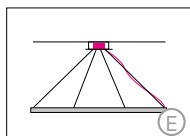

Suspension through canopy