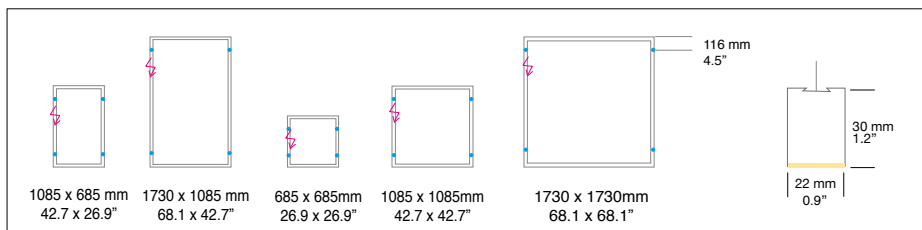

GIOCO DIRECT

Housing: Aluminum profile, integrated acrylic cover. Optional acoustic absorber.
Design: SATTLER, THEOPHIL EICHLER

Mounting Version

Mounting Version F + R not possible in combination with tunable white

Item No.	LED	Dimming	LED	Finishes	Power Supply cable	Mounting Version
X X X.	X X.	X X.	X X.	X X.	X X X	.

X X X.	X X.	X X.	X X.	X X.	X X X	X

Complete order number

Dimensions of technical unit

Typ	Size mm / inch	For use with Mounting Version
DE 1F	360 x 150 x 85 mm 14.2 x 5.9 x 3.3"	A, G, R

Input voltage for all external power supply units and canopy is **120 / 277 VAC 50/60 Hz**

Dimensions of canopy

Typ	Size mm / inch	For use with Mounting Version
DB 230	Ø 230 / 210 / 60 mm / 9.5 / 8.3 / 2.3" size 685 x 685 mm	B, E, F, H
DB 290	Ø 290 / 260 / 60 mm / 11.4 / 10.2 / 2.3" size 1085 x 685 and 1085 x 1085 mm	
DB 350	Ø 350 / 320 / 60 mm / 13.7 / 12.5 / 2.3" size 1730 x 1085 and 1730 x 1730 mm	

Optional

CASAMBI wall-switch

Casambi wall-switch is a wireless user interface that can be configured via the Casambi app. The four target buttons can control a scene, an animation of the user's choice or simply one luminaire, one luminaire group or all lights together if so desired. Up to 4 groups may be separately programmed. It comes with a wall mounting plate. The switch can be attached to the plate as it is equipped with magnets.

207. 00. 00. 00. 11 (white)

207. 00. 00. 00. 10 (black)

Ceiling fixation for mounting version A, G

Ceiling opening for power supply cable. Consists of a cavity ceiling box with 80mm round metal cover. Powder coated in white, fine textured. Applicable to mounting version A, G.

200. 00. 00. 00. 11 (white)

ACOUSTIC-SET

The ACOUSTIC SET with a highly effective sound absorber can be added to existing GIOCO luminaires at any time
Sound absorption coefficient α_w 0.9 (Tested according to DIN EN ISO 11654)

1085 x 685 mm	42.7 x 26.9"
1730 x 1085 mm	68.1 x 42.7"
685 x 685 mm	42.7 x 26.9"
1085 x 1085 mm	42.7 x 42.7"

301. 00. 00. 00. 90 (light grey)	91 (dark grey)
302. 00. 00. 00. 90 (light grey)	91 (dark grey)
303. 00. 00. 00. 90 (light grey)	91 (dark grey)
304. 00. 00. 00. 90 (light grey)	91 (dark grey)