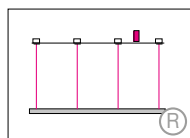

Suspension with current-carrying steel cables and cavity wall box. B

Mounting Version F + R not possible in combination with tunable white

Item No.	LED	Dimming	LED	Finishes	Power Supply cable	Mounting Version
X X X.	X X.	X X.	X X.	X X.	X X X	.

X X X.	X X.	X X.	X X.	X X.	X X X	X

Complete order number

Dimensions of technical unit

Typ	Size mm / inch	For use with Mounting Version
DE 1F	360 x 150 x 85 mm 14.2 x 5.9 x 3.3"	A, G, R

Input voltage for all external power supply units and canopy is **120 / 277 VAC 50/60 Hz**

Dimensions of canopy

Typ	Size mm / inch	For use with Mounting Version
DB 230	Ø 230 / 210 / 60 mm / 9.5 / 8.3 / 2.3" size 685 x 685 mm	B, E, F, H
DB 290	Ø 290 / 260 / 60 mm / 11.4 / 10.2 / 2.3" size 1085 x 685 and 1085 x 1085 mm	
DB 350	Ø 350 / 320 / 60 mm / 13.7 / 12.5 / 2.3" size 1730 x 1085 and 1730 x 1730 mm	

Optional

CASAMBI wall-switch

Casambi wall-switch is a wireless user interface that can be configured via the Casambi app. The four target buttons can control a scene, an animation of the user's choice or simply one luminaire, one luminaire group or all lights together if so desired. Up to 4 groups may be separately programmed. It comes with a wall mounting plate. The switch can be attached to the plate as it is equipped with magnets.

207. 00. 00. 00. 11 (white)

207. 00. 00. 00. 10 (black)