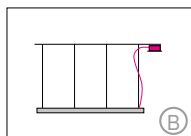

4-point suspension with external power supply unit in separate canopy