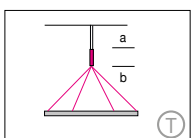

Up to Ø 1800 mm / 71" suspension with pendant canopy PB 375 / PB 652 and current-carry steel cables
(a) 5000 mm / 196.8" + (b) 3000 mm / 118.1" Not in combination with RGB Recommended ceiling height greater than 25 ft.