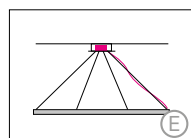

Up to Ø 1800 mm / 71" suspension through canopy