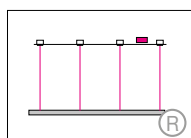

Up to Ø 1800 mm / 71" 1-point suspended with external power supply unit in ceiling
 (a) 5000 mm / 196.8" + (b) 3000 mm / 118.1"

Up to Ø 1800 mm / 71" 1-point suspension with external power supply unit in separate canopy
 (a) 5000 mm / 196.8" + (b) 3000 mm / 118.1"

Up to Ø 1800 mm / 71" suspension through canopy

Up to Ø 1800 mm / 71" 4 current-carrying steel cables suspension through canopy. Only 1 strip LED possible. Not in combination with RGB.

Up to Ø 1800 mm / 71" suspension with current-carrying steel cables and cavity wall box. Includes 1 ceiling fixation per suspension cable. Not in connection with RGB.