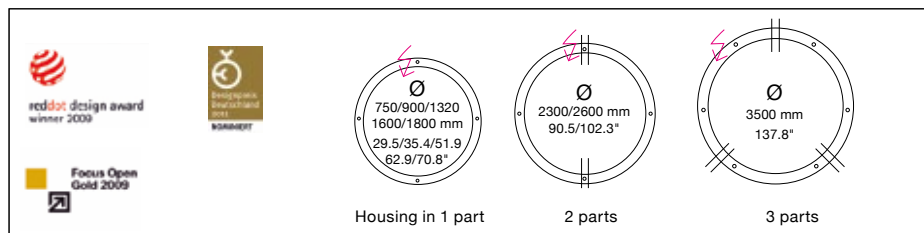

CIRCOLO

L-Version

Housing: Aluminum profile with L-shaped diffuser
Design: SATTLER, Patented

Mounting Version

A, B, C, D, G, H, R, K = Distance of external power supply unit to light fixture max. 10m / 394"

E, F = Minimum suspension height half the diameter of light fixture, maximum suspension height two times diameter of light fixture

Including steel cable suspension 5000 mm/197"; Version F,R,T 3000 mm/118"; Version C,D,S,T 5000 + 3000 mm / 197"+118" and/or power supply cable 5000 mm/197"

Item No. LED Dimming LED Finishes Power supply cable Total height Mounting Version

X X X X	X X	X X	X X	X X	X X X	X X X	-

	Power supply units:		
	Type / Size mm / inch L x W x H	Included with Mounting version	Protective rating
DE 1F	360 x 150 x 85 mm / 14.2 x 5.9 x 3.3"	A,C,G,R,K (up to Ø 1320 mm)	IP 20
DE 2F	360 x 300 x 85 mm / 14.2 x 11.8 x 3.3"	A,C,G,R,K (up to Ø 2600 mm)	IP 20
DE 3F	360 x 400 x 85 mm / 14.2 x 15.7 x 3.3"	A,G (up to Ø 3500 mm)	IP 20

Input voltage for all external power supply units and canopy is 120-277 VAC 50-60 Hz

	Canopy: (1 LED row)		
	Type / Size mm / inch Ø cover plate / body / H	Included with Mounting version	Protective rating
DB 290	Ø 290 / 260 / 60 mm / 11.4 x 10.2 / 2.3"	B,D,E,F,H (up to Ø 1320 mm)	IP 20
DB 350	Ø 510 / 470 / 60 mm / 20.0 x 18.5 / 2.3"	B,D,E,F,H (up to Ø 2600 mm)	IP 20
DB 510	Ø 145 / 133 / 55 mm / 5.7 x 5.2 / 2.2"	B,H (up to Ø 3500 mm)	IP 20
PB 375	Ø 90 H 375 mm / 3.5 x 14.8"	S,T (up to Ø 1320 mm)	IP 20
PB 652	Ø 90 H 652 mm / 3.5 x 25.7"	S,T (up to Ø 1800 mm)	IP 20
DB 145	Ø 145 / 133 / 55 mm / 5.7 x 5.2 / 2.2"	K (up to Ø 1800 mm)	IP 20

Ø body 90 mm / 3.5"

Color: 12 white, similar RAL 9003,
contact factory for other finishes
Canopy mounts to 4" octagonal junction box.

Optional