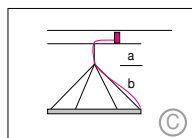

Up to Ø 1800 mm / 71" 1-point suspended with external power supply unit in ceiling
(a) 5000 mm / 196.8" + (b) 3000 mm / 118.1"