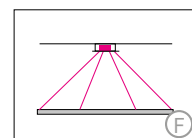

Up to Ø 1800 mm / 71" 4 current-carrying steel cables suspension through canopy. Only 1 strip LED possible. Not in combination with RGB.