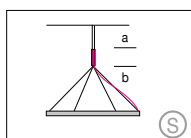

Up to Ø 1800 mm / 71" suspension with pendant canopy PB 375 / PB 652 and steel cables
(a) 5000 mm / 196.8" + (b) 3000 mm / 118.1" Recommended ceiling height greater than 25 ft.