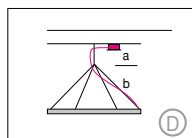

Up to Ø 1800 mm / 71" 1-point suspension with external power supply unit in separate canopy
(a) 5000 mm / 196.8" + (b) 3000 mm / 118.1"