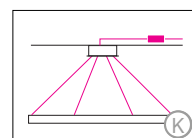

Up to Ø 1800 mm / 71" suspension point as clamping unit with 4 current-carrying cables and remote technical unit in suspended ceiling.

Mounting Version

A, B, C, D, G, H, R, K = Distance of external power supply unit to light fixture max. 10m / 394"

E, F = Minimum suspension height half the diameter of light fixture, maximum suspension height two times diameter of light fixture

Including steel cable suspension 5000 mm/197"; Version F,R,T 3000 mm/118"; Version C,D,S,T 5000 + 3000 mm / 197"+118" and/or power supply cable 5000 mm/197"

Item No. LED Dimming LED Finishes Power supply cable Total height Mounting Version

X X X X	X X	X X	X X	X X	X X X	X X X	-

	Power supply units:		
	Type / Size mm / inch L x W x H	Included with Mounting version	Protective rating
DE 1F	360 x 150 x 85 mm / 14.2 x 5.9 x 3.3"	A,C,G,R,K (up to Ø 1320 mm)	IP 20
DE 2F	360 x 300 x 85 mm / 14.2 x 11.8 x 3.3"	A,C,G,R,K (up to Ø 2600 mm)	IP 20
DE 3F	360 x 400 x 85 mm / 14.2 x 15.7 x 3.3"	A,G (up to Ø 3500 mm)	IP 20

Input voltage for all external power supply units and canopy is 120-277 VAC 50-60 Hz

	Canopy: (1 LED row)		
	Type / Size mm / inch Ø cover plate / body / H	Included with Mounting version	Protective rating
DB 290	Ø 290 / 260 / 60 mm / 11.4 x 10.2 / 2.3"	B,D,E,F,H (up to Ø 1320 mm)	IP 20
DB 350	Ø 510 / 470 / 60 mm / 20.0 x 18.5 / 2.3"	B,D,E,F,H (up to Ø 2600 mm)	IP 20
DB 510	Ø 145 / 133 / 55 mm / 5.7 x 5.2 / 2.2"	B,H (up to Ø 3500 mm)	IP 20
PB 375	Ø 90 H 375 mm / 3.5 x 14.8"	S,T (up to Ø 1320 mm)	IP 20
PB 652	Ø 90 H 652 mm / 3.5 x 25.7"	S,T (up to Ø 1800 mm)	IP 20
DB 145	Ø 145 / 133 / 55 mm / 5.7 x 5.2 / 2.2"	K (up to Ø 1800 mm)	IP 20

Ø body 90 mm / 3.5"

Color: 12 white, similar RAL 9003,
contact factory for other finishes
Canopy mounts to 4" octagonal junction box.