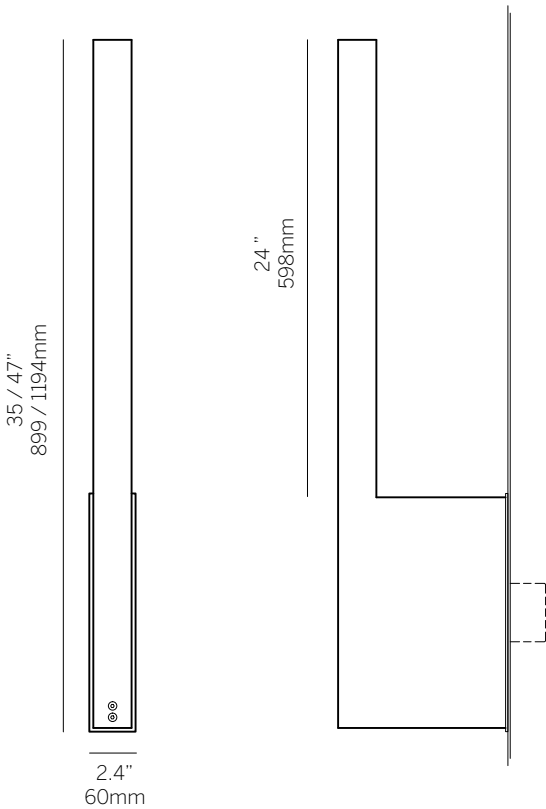

### Notes

- <sup>1</sup> Suitable for wet location
- <sup>2</sup> Nominal lumens
- <sup>3</sup> 82 CRI standard / 90 CRI available

For up to date technical information, refer to [inter-lux.com/alm](http://inter-lux.com/alm)

# inter•lux

**Model 2549<sup>1</sup>** **2549**

**Type**  
W Wall **W**

**Size**  
35 35" \_\_\_\_\_  
47 47" \_\_\_\_\_  
Custom \_\_\_\_\_

**Wattage<sup>2</sup>** \_\_\_\_\_  
35"  
L 6W (800lm)  
M 12W (1486lm)  
H 20W (2348lm)  
47"  
L 9W (1200lm)  
M 18W (2229lm)  
H 30W (3522lm)