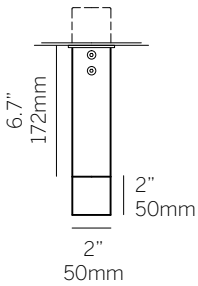

Nordik

Classic wall bracket available in multiple sizes provides glare-free general and accent illumination to any space. Available indoor and outdoor, in multiple finishes.

Notes

- ¹ Suitable for wet location
- ² Nominal lumens
- ³ 82 CRI standard / 90 CRI available

For up to date technical information, refer to inter-lux.com/alm

inter•lux

Model 2549¹ **2549**

Type
W Wall **W**

Size
35 35" _____
47 47" _____
Custom _____

Wattage² _____
35"
L 6W (800lm)
M 12W (1486lm)
H 20W (2348lm)
47"
L 9W (1200lm)
M 18W (2229lm)
H 30W (3522lm)

Color Temp³ _____
827 2700
830 3000
835 3500
840 4000

Voltage _____
U 120/277
I 120VAC only

Control (24V) _____
S Non-dim (Integral)
D010 0-10V 10% (Integral)
DFPN Lutron Forward Phase 1%
120VAC (Integral)
L3DAE Lutron Hi-lume 1% EcoSystem
(Integral)
L3DOE Lutron Hi-lume Premier 0.1%
EcoSystem (Remote)

Diffuser
SW Satin opal acrylic **SW**

Finish _____
19 Painted anodized aluminum -
RAL 9006 Matte
21 Painted white - RAL 9010 matte
26 Painted black - RAL 9005 matte
22 Painted custom color