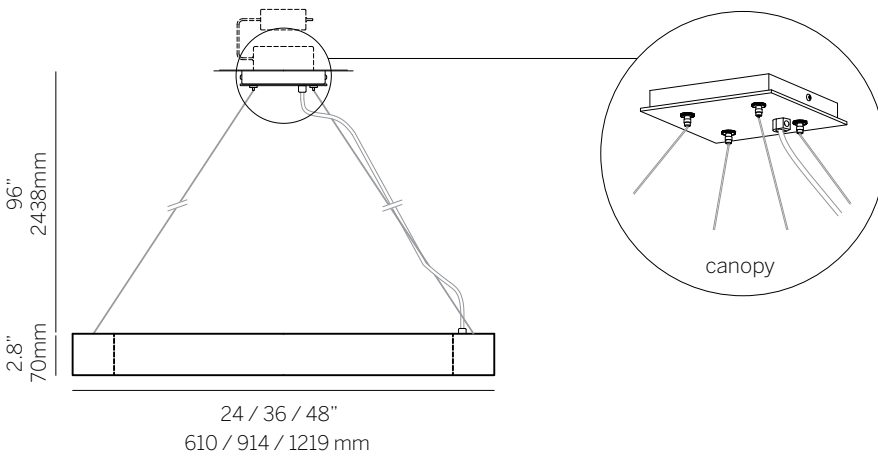

Frame

In various sizes, direct or indirect illumination, Frame is suitable for individual workspace task lighting, conference rooms or larger spaces when used in multiple configurations. Extruded aluminum construction allows the flexibility to alter the dimensions easily and economically.

Center Canopy (standard)
(suspension varies with fixture size please confirm with factory)

Straight Cables

Model 1545 **1545**

Type _____

P Pendant
S Surface

Size _____

24 24"
36 36"
48 48"
Custom

Wattage¹ _____