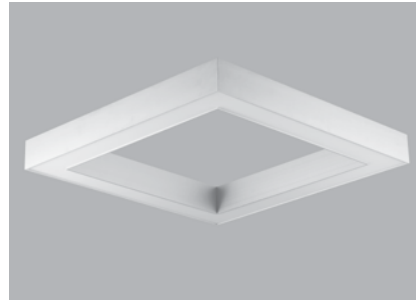

Frame

In various sizes, direct or indirect illumination, Frame is suitable for individual workspace task lighting, conference rooms or larger spaces when used in multiple configurations. Extruded aluminum construction allows the flexibility to alter the dimensions easily and economically.

Center Canopy (standard)
(suspension varies with fixture size please confirm with factory)

Straight Cables

Model 1545 **1545**

Type _____

P Pendant
S Surface

Size _____

24 24"
36 36"
48 48"
Custom

Wattage¹ _____