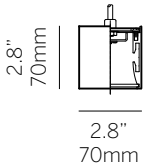

Frame

In various sizes, direct or indirect illumination, Frame is suitable for individual workspace task lighting, conference rooms or larger spaces when used in multiple configurations. Extruded aluminum construction allows the flexibility to alter the dimensions easily and economically.

Center Canopy (standard)
(suspension varies with fixture size please confirm with factory)

Straight Cables

Model 1545 **1545**

Type _____

P Pendant
S Surface

Size _____

24 24"
36 36"
48 48"
Custom

Wattage¹ _____

24"
L 20W (2666lm)
M 40W (4952lm)
36"
L 32W (4267lm)
M 64W (7925lm)
48"
L 44W (5867lm)
M 88W (10897lm)

Color Temp² _____

827 2700
830 3000
835 3500
840 4000

Voltage _____

U 120/277
I 120VAC only

Control (Remote 24V) _____

⁴96" clear insulated cable standard

For up to date technical information, refer to inter-lux.com/alm