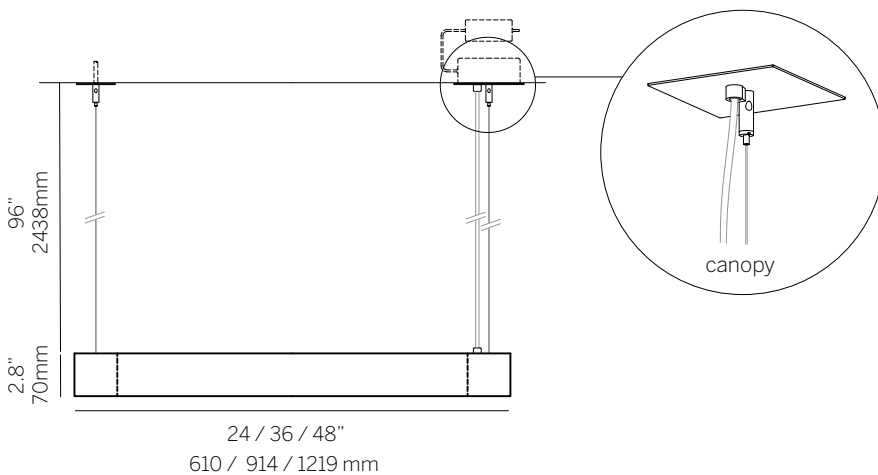

Frame

In various sizes, direct or indirect illumination, Frame is suitable for individual workspace task lighting, conference rooms or larger spaces when used in multiple configurations. Extruded aluminum construction allows the flexibility to alter the dimensions easily and economically.

Center Canopy (standard)
(suspension varies with fixture size please confirm with factory)

Straight Cables

Model 1545 **1545**

Type _____

P Pendant
S Surface

Size _____

24 24"
36 36"
48 48"
Custom

Wattage¹ _____

⁴96" clear insulated cable standard

For up to date technical information, refer to inter-lux.com/alm