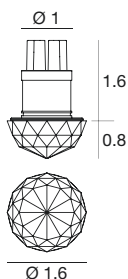

Ture | Crystal spotlight | powerLED | Damp location | Driver remote | 1.5W 500mA