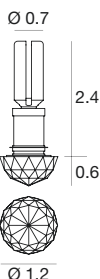

Ture | Crystal spotlight | powerLED | Damp location | Driver remote | 1.5W 500mA

Efficiency - CRI 80

Chrome	E87353	3000 K	199 lm	W	General	00
		3500 K	199 lm	T		
		4000 K	213 lm	N		
		5000 K	227 lm	C		

Power supply options (remote only)

ECO30W-500	SOLO50W-500	SOLO100W-500
0-10V EldoLED ECOdrive 30W for 1-10 fixtures	0-10V EldoLED SOLOdrive 50W for 1-20 fixtures	0-10V EldoLED SOLOdrive 100W for 1-40 fixtures