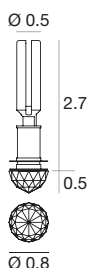

Ture | Crystal spotlight | powerLED | Damp location | Driver remote | 1.5W 500mA

Efficiency - CRI 80

Chrome	E87350	3000 K	143 lm	W	General	00
		3500 K	143 lm	T		
		4000 K	152 lm	N		
		5000 K	185 lm	C		

Power supply options (remote only)

ECO30W-500	SOLO50W-500	SOLO100W-500
0-10V EldoLED ECOdrive 30W for 1-10 fixtures	0-10V EldoLED SOLOdrive 50W for 1-20 fixtures	0-10V EldoLED SOLOdrive 100W for 1-40 fixtures

▶ 659 Recessed casing
E84917