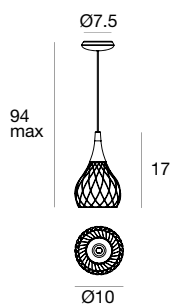

Mongolfier

inter•lux

Refined lightness wrapping lines. Organic self-wrapped structure, available in two finishes: matt black coated metal or black and pink gold nickel glossy finish.

Mongolfier_P1 | Pendant luminaires | arrayLED 9.5W