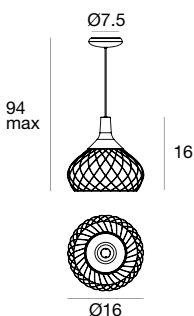

Mongolfier_P2 | Pendant luminaires | arrayLED 9.5W

INTEGRAL POWER SUPPLY:

type	color	optics	driver
Black CRI 90 E8144	3000K 1400 lm	diffused	Non-dim ID-S (integral) 120/277V
Rose G. CRI 90 E8145			
Bl. Nic. CRI 90 E8146			

REMOTE POWER SUPPLY:

type	color	optics
Black CRI 90 E8144	3000K 1400 lm	diffused
Rose G. CRI 90 E8145		
Bl. Nic. CRI 90 E8146		

power supply options (remote only)

ECO30W-250

0-10V EldoLED
ECOdrive 30W,
for 1 fixture