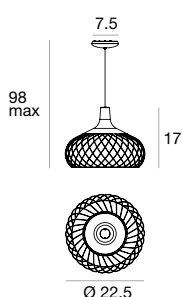

Mongolfier_P3 | Pendant luminaires | arrayLED 22W

INTEGRAL POWER SUPPLY:

type	color	optics	driver
Black CRI 90 E8147	3000K 2484 lm	diffused	Non-dim ID-S (integral) 120/277V
Rose G. CRI 90 E8148			
Bl. Nic. CRI 90 E8149			

REMOTE POWER SUPPLY:

type	color	optics
Black CRI 90 E8147	3000K 2484 lm	diffused
Rose G. CRI 90 E8148		
Bl. Nic. CRI 90 E8149		

power supply options (remote only)

ECO30W-250

0-10V EldoLED
ECOdrive 30W,
for 1 fixture