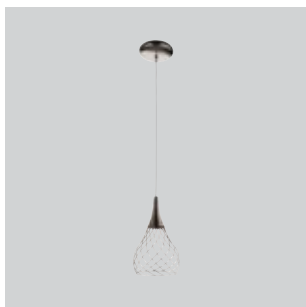

Mongolfier

inter•lux

Refined lightness wrapping lines. Organic self-wrapped structure, available in two finishes: matt black coated metal or black and pink gold nickel glossy finish.

Mongolfier_P1 | Pendant luminaires | arrayLED 9.5W

INTEGRAL POWER SUPPLY:

type	color	optics	driver
Black CRI 90 E8140	3000K 1400 lm	diffused	Non-dim ID-S (integral) 120/277V
Rose G. CRI 90 E8141			
Bl. Nic. CRI 90 E8142			

REMOTE POWER SUPPLY:

type	color	optics
Black CRI 90 E8140	3000K 1400 lm	diffused
Rose G. CRI 90 E8141		
Bl. Nic. CRI 90 E8142		