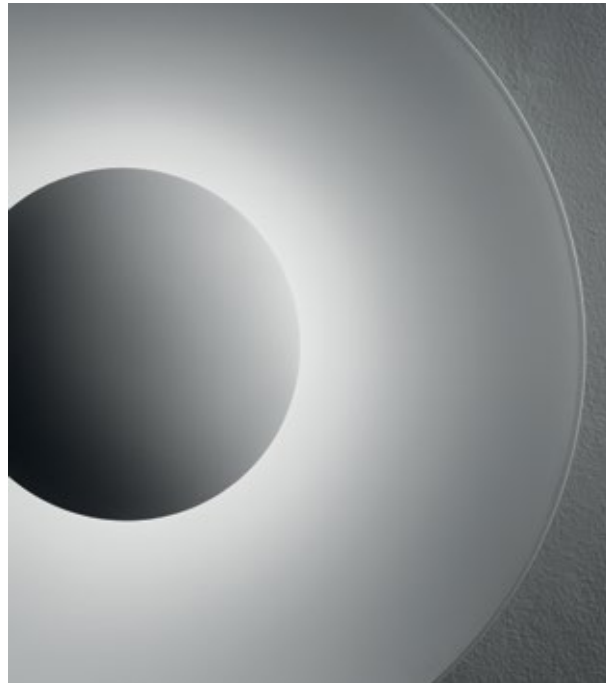

Horizon

inter•lux

Reflecting and diffusing light flying disc, white diffuser spreads indirect lighting diffusing on worktop without leaking. A strong impact scenographic suspension or ceiling lamp.

Materials: white or black wrinkled coating setting, blast-sanded or serigraph diffuser.

HORIZON PENDANT LUMINAIRES

Horizon_P | Pendant Luminaires | topLED 30W

INTEGRAL POWER SUPPLY:

type	color	optics	driver
White CRI 90 E90286	3000 K 3214 lm	diffused	Non-dim (integral) ID-S 120/277V

REMOTE POWER SUPPLY:

type	color	optics
White CRI 90 E90286	3000 K 3214 lm	diffused

power supply options (remote only)

SOLO50W-700

0-10V EldoLED
SOLOdrive 50W,
for 1 fixture

Horizon_S | Ceiling Lights | topLED 30W

INTEGRAL POWER SUPPLY:

SOLO50W-700

0-10V EldoLED
SOLOdrive 50W,
for 1 fixture