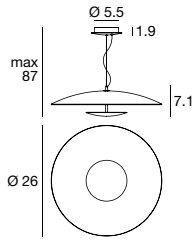

Horizon_P | Pendant Luminaires | topLED 30W

INTEGRAL POWER SUPPLY:

type	color	optics	driver
White CRI 90 E90286	3000 K 3214 lm	diffused	Non-dim (integral) ID-S 120/277V

REMOTE POWER SUPPLY:

type	color	optics
White CRI 90 E90286	3000 K 3214 lm	diffused

power supply options (remote only)

SOLO50W-700

0-10V EldoLED
SOLOdrive 50W,
for 1 fixture