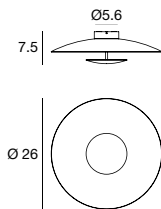

Horizon_S | Ceiling Lights | topLED 30W

INTEGRAL POWER SUPPLY:

type	color	optics	driver
White CRI 90 E90285	3000 K 3214 lm	diffused	Non-dim (integral) ID-S 120/277V

REMOTE POWER SUPPLY:

type	color	optics
White CRI 90 E90285	3000 K 3214 lm	diffused

power supply options (remote only)

SOLO50W-700

0-10V EldoLED
SOLOdrive 50W,
for 1 fixture