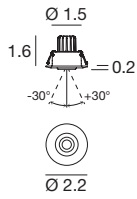

Materials

Aluminum body

Ghilea | Decorative spotlight | powerLED | Driver remote | Adjustable | 2W 630mA

Efficiency - CRI 80

White	E97044	2700 K	219 lm	M	Spot	15
Black	E97045	3000 K	233 lm	W	Medium Flood	30
Nickel	E97189	3500 K	233 lm	T		
Chrome	E97047	4000 K	249 lm	N		