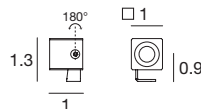

Eyelet_Q | Movable spotlight | powerLED | Driver remote | Tilttable | 2W 630mA

Efficiency - CRI

White	E97336	2700 K	219 lm	M	Spot	15
Black	E97337	3000 K	233 lm	W	Medium Flood	30
Grey	E97338	3500 K	233 lm	T	Flood	60
		4000 K	249 lm	N		

Power supply options (remote only)

ECO30W-630 0-10V EldoLED ECOdrive 30W for 1-10 fixtu es	SOLO50W-630 0-10V EldoLED SOLOdrive 50W for 1-16 fixtu es	SOLO100W-630 0-10V EldoLED SOLOdrive 100W for 1-32 fixtu es