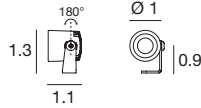

eyelet

Eyelet is perfect for enhancing display in shelves, niches and shop windows. Installation is simple and easy due to the practical orientable bracket, while very small in size: Eyelet can be directed at will and offers discrete lighting.

Materials

Aluminum body

Eyelet_R | Movable spotlight | powerLED | Driver remote | Tilttable | 2W 630mA

Efficiency - CRI

White	E96984	2700 K	219 lm	M	Spot	15
Black	E96985	3000 K	233 lm	W	Medium Flood	30
Grey	E96986	3500 K	233 lm	T	Flood	60
		4000 K	249 lm	N		