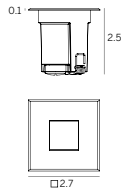

lvil_Q | Drive-over spotlight | powerLED 2W 630 mA

type

Grey	CRI 80	E97589
Chrome	CRI 80	E97588
Steel	CRI 80	E97590

color

3000 K	233 lm	W
4000 K	249 lm	N

optic

15°	15
30°	30
60°	60
120°	12

power supply options (remote only)

ECO30W-630 0-10V EidoLED ECOdrive 30W, for 1-10 fixtures	SOLO50W-630 0-10V EidoLED SOLOdrive 50W, for 1-16 fixtures	SOLO100W-630 0-10VEidoLED SOLOdrive 100W, for 1-32 fixtures	E84936 Outer casing (required, order separately)