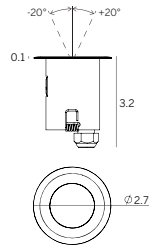

Ivil_RJI | Drive-over spotlight | powerLED 2W 630 mA | stainless steel | tiltable beam

type		color			optic	
Steel	CRI 80	E93932	3000 K	233 lm	W	8° 08
			4000 K	249 lm	N	15° 15
						30° 30
						60° 60

power supply options (remote only)

ECO30W-630	SOLO50W-630	SOLO100W-630	E84936
0-10V EldoLED ECOdrive 30W, for 1-10 fixtures	0-10V EldoLED SOLOdrive 50W, for 1-16 fixtures	0-10VEldoLED SOLOdrive 100W, for 1-32 fixtures	Outer casing (required, order separately)