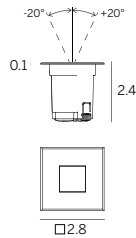

lvil_QJ | Drive-over spotlight | powerLED 2W 630 mA | tilttable beam

type

Grey	CRI 80	E97601
Chrome	CRI 80	E97600
Steel	CRI 80	E97602

color

3000 K	233 lm	W
4000 K	249 lm	N

optic

15°	15
30°	30
60°	60
120°	12

power supply options (remote only)

ECO30W-630 0-10V EidoLED ECOdrive 30W, for 1-10 fixtures	SOLO50W-630 0-10V EidoLED SOLOdrive 50W, for 1-16 fixtures	SOLO100W-630 0-10VEidoLED SOLOdrive 100W, for 1-32 fixtures	E84936 Outer casing (required, order separately)