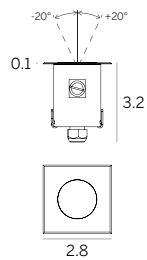

lvil_QJI | Drive-over spotlight | powerLED 2W 630 mA | stainless steel | tilttable beam

type

Steel	CRI 80	E93933

color

3000 K	233 lm	W
4000 K	249 lm	N

optic

8°	08
15°	15
30°	30
60°	60

power supply options (remote only)

ECO30W-630 0-10V EidoLED ECOdrive 30W, for 1-10 fixtures	SOLO50W-630 0-10V EidoLED SOLOdrive 50W, for 1-16 fixtures	SOLO100W-630 0-10VEidoLED SOLOdrive 100W, for 1-32 fixtures	E84936 Outer casing (required, order separately)