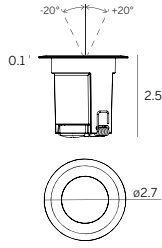

Ivil_RJ | Drive-over spotlight | powerLED 2W 630 mA | tiltable beam

type		color			optic	
Grey	CRI 80	E97598	3000 K	233 lm	W	15° 15
Chrome	CRI 80	E97597	4000 K	249 lm	N	30° 30
Steel	CRI 80	E97599				60° 60
						120° 12

power supply options (remote only)

ECO30W-630	SOLO50W-630	SOLO100W-630	E84936
0-10V EldoLED ECOdrive 30W, for 1-10 fixtures	0-10V EldoLED SOLOdrive 50W, for 1-16 fixtures	0-10VEldoLED SOLOdrive 100W, for 1-32 fixtures	Outer casing (required, order separately)