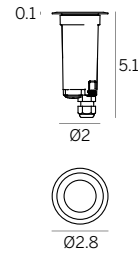

type			color		optic	
Grey	CRI 80	E97084	3000 K	233 lm	W	3° 03
Chrome	CRI 80	E97083	4000 K	249 lm	N	
Steel	CRI 80	E97085				

power supply options (remote only)

ECO30W-630	SOLO50W-630	SOLO100W-630	E84935
0-10V EldoLED ECOdrive 30W, for 1-10 fixtures	0-10V EldoLED SOLOdrive 50W, for 1-16 fixtures	0-10V EldoLED SOLOdrive 100W, for 1-32 fixtures	Outer casing (required, order separately)