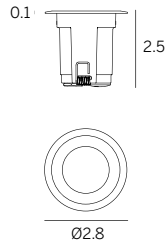

lvil_R | Drive-over spotlight | powerLED 2W 630 mA

type			color		optic	
Grey	CRI 80	E97586	3000 K	233 lm	W	15° 15
Chrome	CRI 80	E97585	4000 K	249 lm	N	30° 30
Steel	CRI 80	E97587				60° 60
						120° 12
						Diff. 00

power supply options (remote only)

ECO30W-630	SOLO50W-630	SOLO100W-630	E84936
0-10V EldoLED ECOdrive 30W, for 1-10 fixtures	0-10V EldoLED SOLOdrive 50W, for 1-16 fixtures	0-10V EldoLED SOLOdrive 100W, for 1-32 fixtures	Outer casing (required, order separately)

lvil_R | Drive-over spotlight | powerLED 2W 630 mA