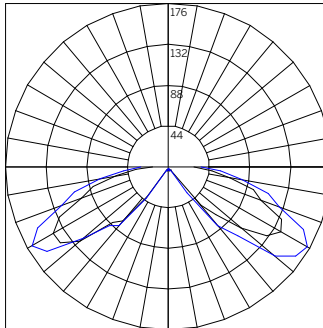

**JOE-BOGR-AE-...-GE...**  
Delivered Lumens - General Illumination

		Size [Wattage]	
		4 [11 ID]	20 [9 ID]
CCT	30-	380	380
	40-	380	380
		Polar Plot / Cone Of Light Multiplier	
		4 [11 ID]	20 [9 ID]
		1.00	1.00

**BUG Rating:** B0-U0-G0 – Type IV (Dark Sky Compliant)

**ISOILLUMINANCE DIAGRAM - 11W 3000K**  
General Illumination<sup>1</sup>  
**JOE-BOGR-AE-20-9-ID-30-GE**

**JOE-BOGR-RE-...-GE...**  
Delivered Lumens - General Illumination

		Size [Wattage]	
		4 [11 ID]	20 [9 ID]
CCT	30-	514	514
	40-	545	545
		Polar Plot / Cone Of Light Multiplier	
		4 [11 ID]	20 [9 ID]
		1.00	1.00

**BUG Rating:** B1 U0 G1 – Type I (Dark Sky Compliant)

**ISOILLUMINANCE DIAGRAM - 11W 3000K**  
General Illumination<sup>1</sup>  
**JOE-BOGR-RE-20-9-ID-30-GE**

Value [Fc]	Color	Value [Fc]	Color
0.5	Black	20	Red
1	Blue	30	Magenta
5	Green	40	Dark Blue
10	Cyan	50	Dark Green

<sup>1</sup> Illuminance values in foot-candles for the fixture part number noted. Illuminance points spaced 1'-0" on center.