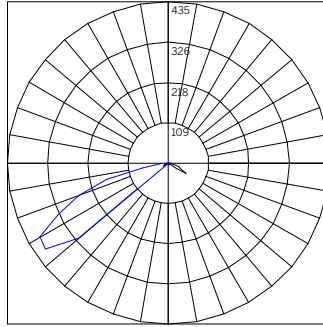

JOE-BOGR-AE-...-GE...
Delivered Lumens - General Illumination

		Size [Wattage]	
		4 [11 ID]	20 [9 ID]
CCT	30-	380	380
	40-	380	380
		Polar Plot / Cone Of Light Multiplier	
		4 [11 ID]	20 [9 ID]
		1.00	1.00

BUG Rating: B0-U0-G0 – Type IV (Dark Sky Compliant)