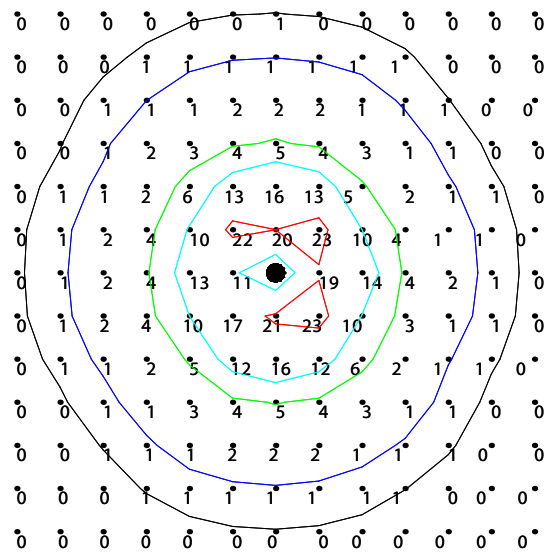

**JOE-BOGR-AE-...-GE...**  
Delivered Lumens - General Illumination

		Size [Wattage]	
		4 [11 ID]	20 [9 ID]
CCT	30-	380	380
	40-	380	380
		Polar Plot / Cone Of Light Multiplier	
		4 [11 ID]	20 [9 ID]
		1.00	1.00

**BUG Rating:** B0-U0-G0 – Type IV (Dark Sky Compliant)

**ISOILLUMINANCE DIAGRAM - 11W 3000K**  
General Illumination<sup>1</sup>  
**JOE-BOGR-AE-20-9-ID-30-GE**

**JOE-BOGR-RE-...-GE...**  
Delivered Lumens - General Illumination

		Size [Wattage]	
		4 [11 ID]	20 [9 ID]
CCT	30-	514	514
	40-	545	545
		Polar Plot / Cone Of Light Multiplier	
		4 [11 ID]	20 [9 ID]
		1.00	1.00

**BUG Rating:** B1 U0 G1 – Type I (Dark Sky Compliant)

**ISOILLUMINANCE DIAGRAM - 11W 3000K**  
General Illumination<sup>1</sup>  
**JOE-BOGR-RE-20-9-ID-30-GE**

Value [Fc]	Color	Value [Fc]	Color
0.5	Black	20	Red
1	Blue	30	Magenta
5	Green	40	Dark Blue
10	Cyan	50	Dark Green

<sup>1</sup> Illuminance values in foot-candles for the fixture part number noted. Illuminance points spaced 1'-0" on center.