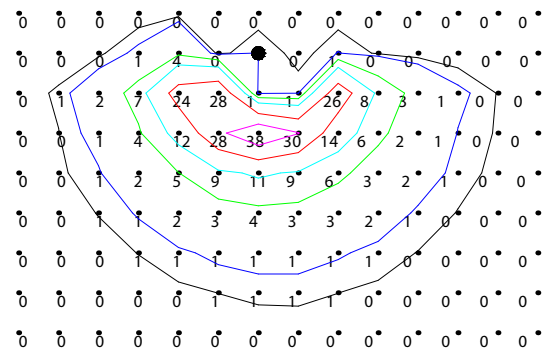

ISOILLUMINANCE DIAGRAM - 11W 3000K
General Illumination¹
JOE-BOGR-AE-20-9-ID-30-GE

ISOILLUMINANCE DIAGRAM - 11W 3000K
General Illumination¹
JOE-BOGR-RE-20-9-ID-30-GE