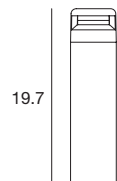

E59165W00

Joe | Bollards | 120-277V | arrayLED | Wet location | Integral Driver | 9W | 0-10V

CRI 80

Grey	E59165	3000 K	1208 lm	W	General	00
Cor-Ten	E59166	4000 K	1294 lm	N		

Accessories

E14931
Anchor

Joe | Bollards | 120-277V | arrayLED | Wet location | Integral Driver | 9W | 0-10V