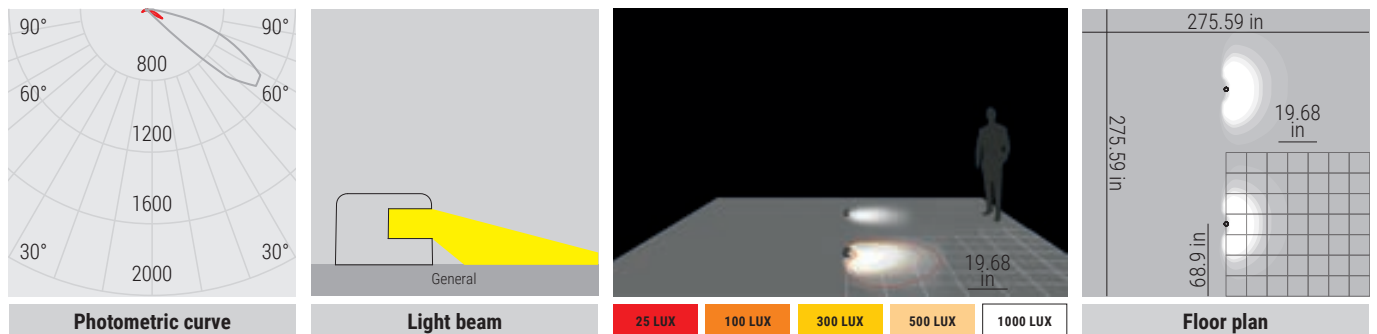

joe lighting concept

Optics design

The peculiar Joe emission derives by integrated optical group studies. The high performance ArrayLED source combined with a metallized transparent polycarbonate semi-circular reflector. The light chamber lower part is wrapped with a microcell pad in semi-glossy black polycarbonate, for the direct luminance perfect control.

Robust design

The special spherical cap shape of Joe profile makes this product particularly robust and resistant, ideal for both public and private outdoor applications. The total absence of raw edges makes it particularly safe for users.

reddot award 2015
winner

Grazing light

The distribution of the light on the walking area creates an interesting shade effect, which is perfectly parallel to the walking direction. This effect can be used to outline night paths and highlight green areas with accent lighting.

E59165W00