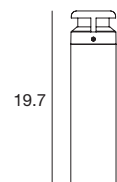

Joe | Bollards | 120-277V | topLED | Wet location | Integral Driver | 9W | 0-10V

CRI 80

Grey	E59170	3000 K	1060 lm	W	General	00
Cor-Ten	E59171	4000 K	1124 lm	N		

Accessories

E59950
Anchor