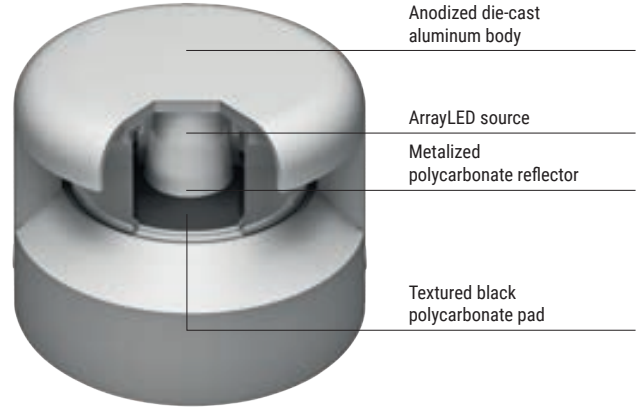

joe

A simple, elegant range of path markers and bollards designed for paths and other urban spaces. The head encloses and protects the optics, and the light emerges from the rear-facing aperture for perfect glare-free control.

Materials

Polyester powder-coated aluminum body and protective surface treatment

Transparent polycarbonate diffuser

joe lighting concept

Optics design

The peculiar Joe emission derives by integrated optical group studies. The high performance ArrayLED source combined with a metallized transparent polycarbonate semi-circular reflector. The light chamber lower part is wrapped with a microcell pad in semi-glossy black polycarbonate, for the direct luminance perfect control.

Robust design

The special spherical cap shape of Joe profile makes this product particularly robust and resistant, ideal for both public and private outdoor applications. The total absence of raw edges makes it particularly safe for users.