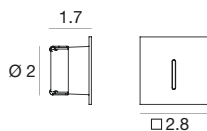

ECO30W- 630	SOLO50W-630	SOLO100W-630
0-10V	0-10V	0-10V
EldoLED	EldoLED	EldoLED
ECODrive	SOLOdrive	SOLOdrive
30W for	50W for	100W for
1-10 fixtures	1-16 fixtures	1-32 fixtures

Recessed casing

E84338

Cut_Q | Path-marker | powerLED | Wet location | Driver remote | 2W 630mA