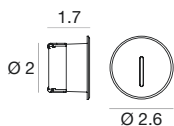

Materials

Aluminum body

Cut_R | Path-marker | powerLED | Wet location | Driver remote | 2W 630mA

CRI 80

White	E92513	2700 K	219 lm	M	Narrow Spot	05
Grey	E92514	3000 K	233 lm	W		
		4000 K	249 lm	N		

Power supply options (remote only)