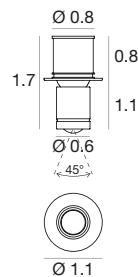

659 Recessed casing
E84349

Calypto_2 | Movable spotlight | powerLED | Driver remote | Tilttable | 1.5W 500mA

Efficiency - CRI 80

Chrome	E87067	3000 K	199 lm	W	Medium Flood	30
Nickel	E87068	3500 K	199 lm	T	Flood	50
		4000 K	213 lm	N	Flood	70