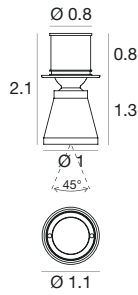

Calypto_1 | Movable spotlight | powerLED | Driver remote | Tilttable | 1.5W 500mA

Efficiency - CRI 80

Chrome	E87059	3000 K	199 lm	W	Spot	10
Nickel	E87060	3500 K	199 lm	T	Medium Flood	30
		4000 K	213 lm	N		