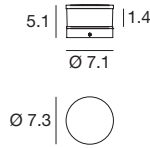

Controlled emission

Extra pure aluminum internal diffuser was designed to maximize lighting uniformity and glare control; direct luminance is almost totally eliminated.

E64720W00

Floor plan

Bob18 | Bollards | topLED | Wet location | Driver remote | 13W