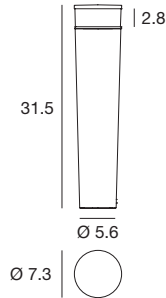

Bob18 | Bollards | topLED | 120-277V | Wet location | Integral Driver | 18W | 0-10V

CRI 80

Grey	E64711	3000 K	2673 lm	W	General	00
BK Grey	E64712	4000 K	2832 lm	N