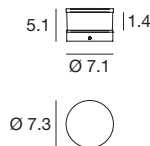

Bob18 180 | Bollards | topLED | Wet location | Driver remote | 10W

CRI 80

Grey	E64719	3000 K	1318 lm	W	General	18
BK Grey	E64720	4000 K	1422 lm	N		

Power supply options (remote only)

ECO30W-500	SOLO50W-500	SOLO100W-500
0-10V EldoLED ECOdrive 30W for 1 fixture	0-10V EldoLED SOLOdrive 50W for 1-2 fixtures	0-10V EldoLED SOLOdrive 100W for 1-4 fixtures