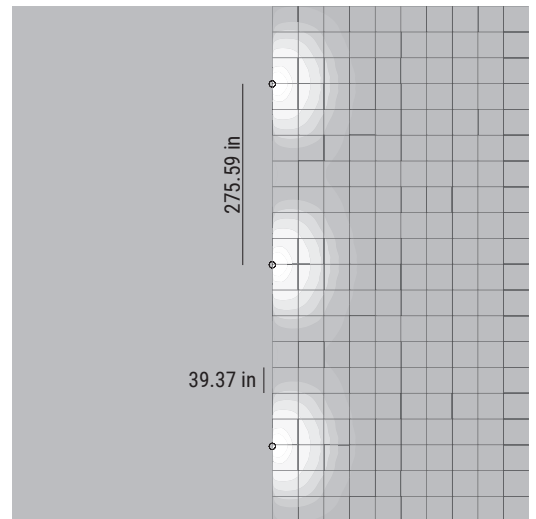

E64720W00

Floor plan