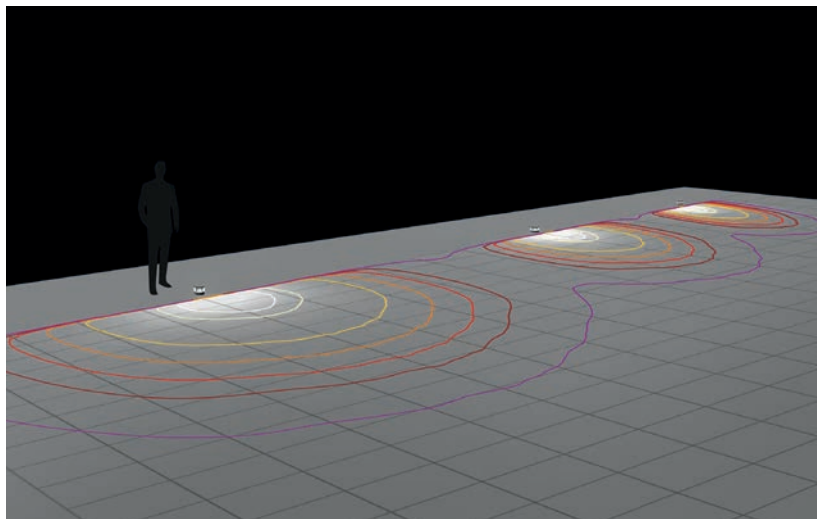

bob18

Bob18 is specifically designed for urban spaces, with a special reflector and extra-clear glass diffuser distributing the light evenly and providing optimum ground visibility. The range includes a sleekly attractive bollard version and a path marker whose ground-hugging and comfortable light makes it ideal for footpaths and gardens.

- Die cast head
- 0.31-inch thick extra-clear toughened glass
- Satin-finished anodized aluminum radial reflector
- Powder-coated stainless steel casing
- Push-fit connector resistant to water (IP68)
- Steel base with top-loading bayonet and vandal-resistant integrated systems

Controlled emission

Extra pure aluminum internal diffuser was designed to maximize lighting uniformity and glare control; direct luminance is almost totally eliminated.

E64720W00

Floor plan

Bob18 | Bollards | topLED | Wet location | Driver remote | 13W