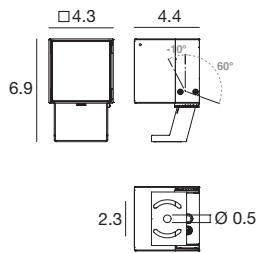

Periskop Narrow | 190-240 V | Accent lighting | 3 x powerLEDs | Wet location | Driver remote | Tilttable | 18W DC - 20W AC

CRI 80

White	E81164	2700K	1977 lm	M	Narrow Spot	08
Black	E81165	3000K	1977 lm	W		
Grey	E81166	4000K	2133 lm	N		
Col-Ten	E81167					

Power supply options (remote only)

ECO30W-500 0-10V EldoLED ECOdrive 30W for 1 fixture	SOLO50W-500 0-10V EldoLED SOLOdrive 50W for 1-2 fixtures	SOLO100W-500 0-10V EldoLED SOLOdrive 100W for 1-4 fixtures

Accessories

E98549 Pegs	E99802 Tree belt 196.9 inches long	E98967 Anti-glare screen