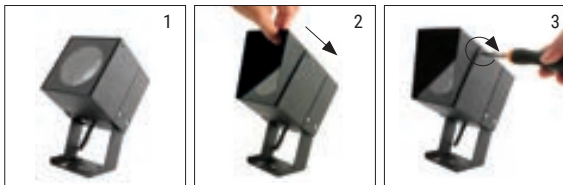

periskop accessories

Outdoor accessories - Anti-glare

Anti-glare accessories are conceived to reduce light glare. These accessories are made of black painted aluminum.