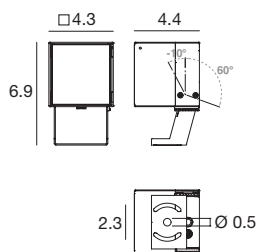

Periskop RGBW | Accent lighting | arrayLED | Wet location | Driver remote | Tilttable | 18W 500mA

CRI 80

White	E81497	RGBW warm white	V	Spot	15
Black	E81498			Medium Flood	30
Grey	E81499			Flood	60
Col-Ten	E81500				

Accessories

E98549 Pegs	E99802 Tree belt 196.9 inches long	E98967 Anti-glare screen

Power supply options (remote only)

PWR50W - 500
DMX driver,
EldoLED POWERdrive 50W Factory pre-programmed or RDM
programmable, DMX control not included/Ordered separately
50W for 1 Fixture