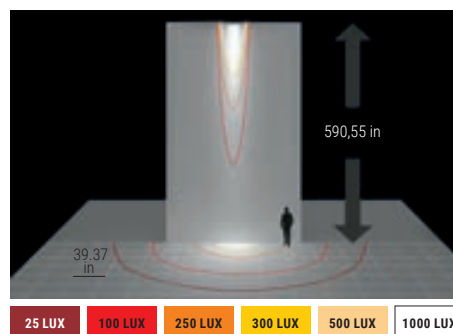

periskop accessories

Outdoor accessories - Anti-glare

Anti-glare accessories are conceived to reduce light glare. These accessories are made of black painted aluminum.

Indoor accessories - Honeycomb louvre and elliptic filter

The honeycomb louvre accessory was conceived to reduce light glaring. The elliptic filter allows to create ovalized projections. Available upon request only.

E81168W08