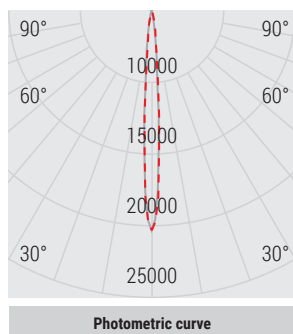

periskop accessories

Outdoor accessories - Anti-glare

Anti-glare accessories are conceived to reduce light glare. These accessories are made of black painted aluminum.

Indoor accessories - Honeycomb louvre and elliptic filter

The honeycomb louvre accessory was conceived to reduce light glaring. The elliptic filter allows to create ovalized projections. Available upon request only.

E81168W08