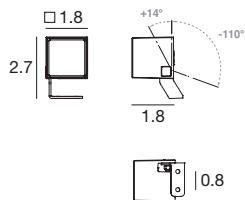

Periskop RGB | Accent lighting | powerLED | Wet location | Driver remote | Tilttable | 4.5W 500mA