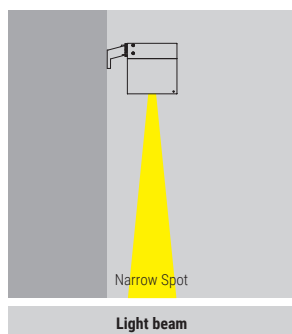

periskop accessories

Outdoor accessories - Anti-glare

Anti-glare accessories are conceived to reduce light glare. These accessories are made of black painted aluminum.

Indoor accessories - Honeycomb louvre and elliptic filter

The honeycomb louvre accessory was conceived to reduce light glaring. The elliptic filter allows to create ovalized projections. Available upon request only.

E81168W08