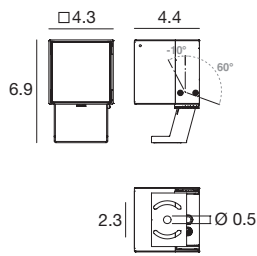

Periskop | Accent lighting | arrayLED | Wet location | Driver remote | Tilttable | 18W

CRI 80

White	E95366	2700K	2349 lm	M	Spot	15
Black	E95368	3000K	2510 lm	W	Medium Flood	30
Grey	E95370	4000K	2510 lm	N	Flood	60
Col-Ten	E95378					

Power supply options (remote only)

ECO30W-500 0-10V EldoLED ECOdrive 30W for 1 fixture	SOLO50W-500 0-10V EldoLED SOLOdrive 50W for 1-2 fixtures	SOLO100W-500 0-10V EldoLED SOLOdrive 100W for 1-4 fixtures

Accessories

E98549 Pegs	E99802 Tree belt 196.9 inches long	E98967 Anti-glare screen	E98970 Anti-glare pipe	On request Anti-glare pipe	On request Elliptical filter