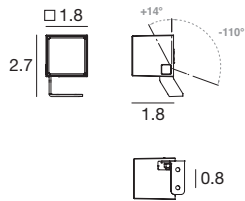

Periskop | Accent lighting | powerLED | Wet location | Driver remote | Tilttable | 6W 500mA