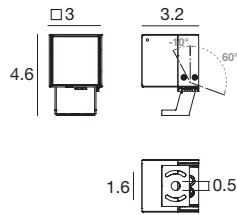

Periskop | Accent lighting | arrayLED | Wet location | Driver remote | Tilttable | 6.5W 700mA

CRI 80

White	E95346	2700K	770 lm	M	Spot	15
Black	E95347	3000K	770 lm	W	Medium Flood	30
Grey	E95348	4000K	831 lm	N	Flood	60
Cor-Ten	E95349					

Power supply options (remote only)

ECO30W-700 0-10V EldoLED ECOdrive 30W for 1-3 fixtures	SOLO50W-700 0-10V EldoLED SOLOdrive 50W for 1-6 fixtures	SOLO100W-700 0-10V EldoLED SOLOdrive 100W for 1-12 fixtures

Accessories

E98549 Pegs	E99802 Tree belt 196.9 inches long	E98966 Anti-glare screen	E98969 Anti-glare pipe	On request Honey-comb	On request Elliptical filter