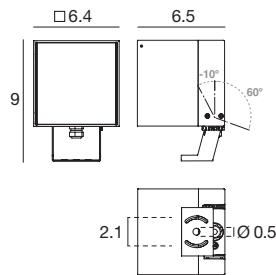

E98549 Pegs	On request Tree belt 196.9 inches long	E98968 Anti-glare screen	E98971 Anti-glare pipe	On request Anti-glare pipe	On request Elliptical filter

Periskop Narrow | Accent lighting | 9 x powerLEDs | Wet location | Driver remote | Tilttable | 46W