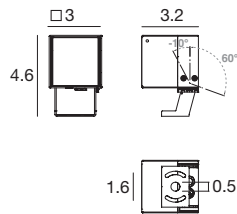

Periskop Narrow | 190-240V | Accent lighting | powerLED | Wet location | Driver remote | Tilttable | 8W 700mA

CRI 80

White	E81160	2700K	854 lm	M	Narrow Spot	08
Black	E81161	3000K	854 lm	W		
Grey	E81162	4000K	922 lm	N		
Cor-Ten	E81163					

Power supply options (remote only)

ECO30W-700 0-10V EldoLED ECOdrive 30W for 1-3 fixtures	SOLO50W-700 0-10V EldoLED SOLOdrive 50W for 1-4 fixtures	SOLO100W-700 0-10V EldoLED SOLOdrive 100W for 1-8 fixtures

Accessories

E98549 Pegs	E99802 Tree belt 196.9 inches long	E98966 Anti-glare screen