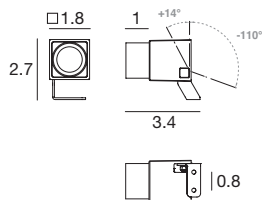

Periskop Narrow | Accent lighting | powerLED | Wet location | Driver remote | Tilttable | 6W 500mA