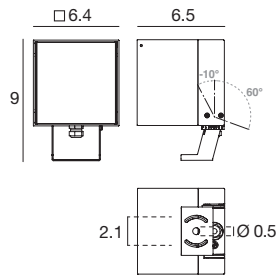

Periskop | Accent lighting | arrayLED | Wet location | Driver remote | Tilttable

30W DC - CRI 80

White	E81367	2700K	3991 lm	M	Spot	20
Black	E81368	3000K	4270 lm	W	Medium Flood	30
Grey	E81369	4000K	4588 lm	N	Flood	60
Cor-Ten	E81370					

46W DC - CRI 80

White	E80383*	2700K	6153 lm	M	Spot	20
Black	E80384*	3000K	6153 lm	W	Medium Flood	30
Grey	E80385*	4000K	7074 lm	N	Flood	60
Cor-Ten	E80386*					

Power supply options (remote only)

SOLO50W-840

0-10V EldoLED ECOdrive
30W for 1 fixture

SOLO100W-840

0-10V EldoLED SOLOdrive
50W for 1-2 fixtures

SOLO100W-1300*

0-10V EldoLED SOLOdrive
100W for 1 fixture

Accessories

E98549 Pegs	On request Tree belt 196.9 inches long	E98968 Anti-glare screen	E98971 Anti-glare pipe	On request Anti-glare pipe	On request Elliptical filter