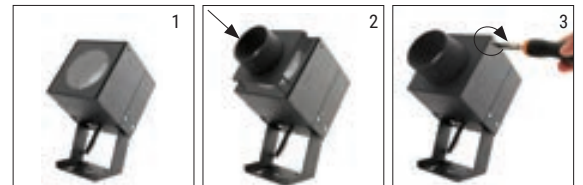

periskop accessories

Outdoor accessories - Anti-glare

Anti-glare accessories are conceived to reduce light glare. These accessories are made of black painted aluminum.