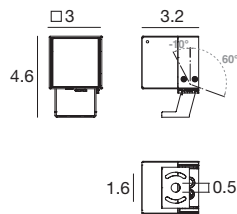

Periskop RGBW | Accent lighting | powerLED | Wet location | Driver remote | Tilttable | 8W 630mA

CRI 80

White	E81493	RGBW natural white	Q	Narrow Spot	06
Black	E81494	RGBW warm white	V	Spot	15
Grey	E81495			Flood	45
Cor-Ten	E81496				

Accessories

E98549 Pegs	E99802 Tree belt 196.9 inches long	E98966 Anti-glare screen

Power supply options (remote only)

PWR50W - 630
DMX driver, EldoLED POWERdrive 50W Factory pre-programmed or RDM programmable, DMX control not included/Ordered separately 50W for 1 Fixture