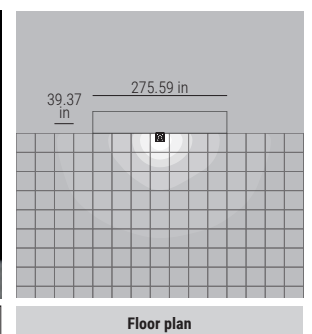

periskop accessories

Outdoor accessories - Anti-glare

Anti-glare accessories are conceived to reduce light glare. These accessories are made of black painted aluminum.

Indoor accessories - Honeycomb louvre and elliptic filter

The honeycomb louvre accessory was conceived to reduce light glaring. The elliptic filter allows to create ovalized projections. Available upon request only.

E81168W08