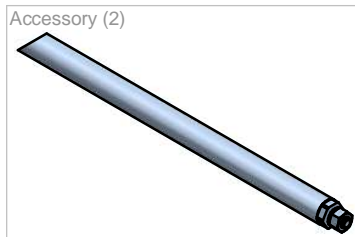

THIS PRODUCT MUST BE INSTALLED IN ACCORDANCE WITH THE APPLICABLE INSTALLATION CODE BY A PERSON FAMILIAR WITH THE CONSTRUCTION AND OPERATION OF THE PRODUCT AND THE HAZARDS INVOLVED

READ ALL OF THESE INSTRUCTIONS BEFORE INSTALLING FIXTURES

- Keep all of the instructions for future reference
- Turn off power before installing fixture
- Installation is to be performed by a qualified electrician only
- All installations must conform to the National Electrical Code as well as all local jurisdictional codes and regulations
- Any modification of the luminaire will void any and all written or implied warranties
- The manufacture accepts no responsibility for damage to persons or property arising through improper use or installation

Accessories

Accessory (1)
cod. 98550 : picket L.6" made of stainless steel AISI304

Accessory (2)
cod. 98624 : picket L.5,9" stainless steel AISI304

Accessory (3)

Accessory (4)