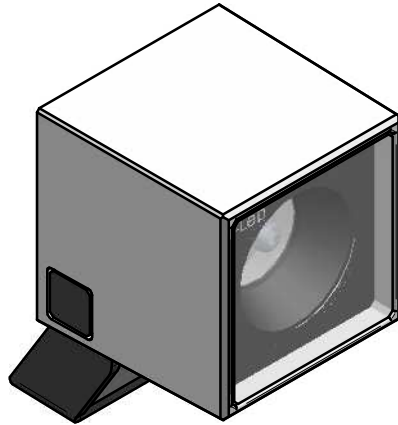

Data Sheet

FINISH	CODE	COLOUR LED	OPTIC
EMBOSSSED WHITE	E97569	5000K - C	15° - 15
EMBOSSSED BLACK	E97570	4000K - N	30° - 30
EMBOSSSED GREY	E97571	3000K - W	60° - 60
CORTEN	E97572		

Dimensions

Finishes

EMBOSSSED WHITE (WH)
EMBOSSSED BLACK (BK)
EMBOSSSED GREY (GR)
CORTEN (CT)

Product Description

Outdoor spotlight. Aluminum die cast body, available in white, black, grey and corten (powder coated), embossed surface. Equipped with black aluminum bracket for a adjustment of +14°- 110°. Methacrylate lens, tempered safety glass with black silkscreen in the edge. Light source with 3 power-LED CRI80. 39,37" of direct burial cable 2X18AWG. Power supply remote.

LED White :
5000K - 4000K - 3000K

Color LED :
-

Optic :
15°- 30°- 60°

LED RGB :
NO

Optic :
-

Applications

Outdoor spotlights

Power Led:

LED XPG2 CREE - CRI80

Resin: Yes

Cable type included: Yes, 2X18 AWG Direct Burial

Connector type: -

Input (V - mA) : 500mA

Nominal power (W): 4,5W

Real power (W): Nominal Power

Temperature on the surface of the glass: 40°C