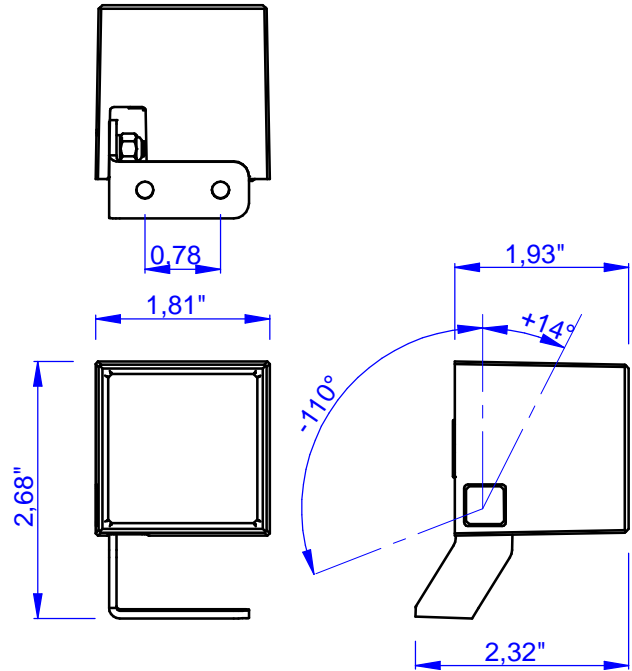

Data Sheet

FINISH	CODE	COLOUR LED	OPTIC
EMBOSSSED WHITE	E97569	5000K - C	15° - 15
EMBOSSSED BLACK	E97570	4000K - N	30° - 30
EMBOSSSED GREY	E97571	3000K - W	60° - 60
CORTEN	E97572		

Dimensions

Finishes

EMBOSSSED WHITE (WH)
EMBOSSSED BLACK (BK)
EMBOSSSED GREY (GR)
CORTEN (CT)

Product Description

Outdoor spotlight. Aluminum die cast body, available in white, black, grey and corten (powder coated), embossed surface. Equipped with black aluminum bracket for a adjustment of +14°- 110°. Methacrylate lens, tempered safety glass with black silkscreen in the edge. Light source with 3 power-LED CRI80. 39,37" of direct burial cable 2X18AWG. Power supply remote.

LED XPG2 CREE - CRI80

Resin: Yes

Cable type included: Yes, 2X18 AWG Direct Burial

Connector type: -

Input (V - mA) : 500mA

Nominal power (W): 4,5W

Real power (W): Nominal Power

Temperature on the surface of the glass: 40°C

Adjustability: Yes

Drive over: No

Glow Wire: 850°

Power supply: Remote

Insulation class: Class 2

IP 66

IK 05

Weight: 0,55 Lbs