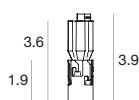

Epitax | Downlight | powerLED | Damp Location | Driver remote | 4W 350mA

Balance - CRI 92

White	E80636	2700 K	395 lm	M	Spot	15
Black	E80637	3000 K	423 lm	W	Medium Flood	30
Gold	E80747	3500 K	423 lm	T	Flood	60
		4000 K	456 lm	N		

Efficiency - CRI 80

White	E80634	2700 K	490 lm	M	Spot	15
Black	E80635	3000 K	490 lm	W	Medium Flood	30
Gold	E80746	3500 K	490 lm	T	Flood	60
		4000 K	529 lm	N		

Power supply options (remote only)

ECO30W-350 0-10V EldoLED ECOdrive 30W for 1-3 fixtures	SOLO50W-350 0-10V EldoLED SOLOdrive 50W for 1-6 fixtures	SOLO100W-350 0-10V EldoLED SOLOdrive 100W for 1-12 fixtures

Recessed casing required

 1.5	 Ø 1.2 E98501 Recessed casing for flush installation	 1.4	 Ø 1.3 E98527 E98528 E98529 Recessed casing with flange
	 1.1 Ø 1.5		 1.1 Ø 1.7

technical information