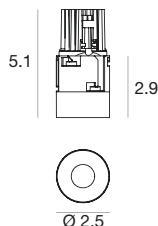

Epitax | Downlight | powerLED | Damp Location | Driver remote | 10W 800mA

Balance - CRI 92

White	E80595	2700 K	960 lm	M	Spot	15
Black	E80596	3000 K	1034 lm	W	Medium Flood	30
Gold	E80751	3500 K	1034 lm	T	Flood	45
		4000 K	1108 lm	N		

Efficiency - CRI 80

White	E80591	2700 K	1108 lm	M	Spot	15
Black	E80592	3000 K	1194 lm	W	Medium Flood	30
Gold	E80750	3500 K	1194 lm	T	Flood	45
		4000 K	1280 lm	N		

Power supply options (remote only)

ECO30W-800 0-10V EldoLED ECOdrive 30W for 1-2 fixtures	SOLO100W-800 0-10V EldoLED SOLOdrive 100W for 1-4 fixtures

Recessed casing required

  Ø 2.9 1.7 2.9/3	E98499 Recessed casing for flush installation	 Ø 2.6 1.7 3	<table border="1"> <tr> <td>White</td> <td>E98533</td> </tr> <tr> <td>Black</td> <td>E98534</td> </tr> <tr> <td>Gold</td> <td>E98535</td> </tr> </table> Recessed casing with flange

technical information