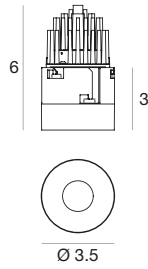

Epitax | Downlight | powerLED | Damp Location | Driver remote | 15W 400mA

Balance - CRI 92

White	E80603	2700 K	1568 lm	M	Spot	15
Black	E80604	3000 K	1677 lm	W	Medium Flood	30
Gold	E80753	3500 K	1677 lm	T	Flood	60
		4000 K	1804 lm	N		

Efficiency - CRI 80

White	E80599	2700 K	1932 lm	M	Spot	15
Black	E80600	3000 K	1932 lm	W	Medium Flood	30
Gold	E80752	3500 K	1932 lm	T	Flood	60
		4000 K	2078 lm	N		

Power supply options (remote only)

ECO30W-400

0-10V EldoLED ECOdrive
30W for 1 fixture

SOLO50W-400

0-10V EldoLED SOLOdrive
50W for 1-2 fixtures

SOLO100W-400

0-10V EldoLED SOLOdrive
100W for 1-4 fixtures