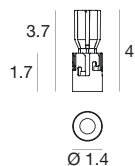

Epitax | Downlight | powerLED | Damp Location | Driver remote | 6W 500mA

Balance - CRI 92

White	E80640	2700 K	532 lm	M	Spot	15
Black	E80641	3000 K	569 lm	W	Medium Flood	30
Gold	E80749	3500 K	569 lm	T	Flood	60
		4000 K	614 lm	N		

Efficiency - CRI 80

White	E80638	2700 K	659 lm	M	Spot	15
Black	E80639	3000 K	659 lm	W	Medium Flood	30
Gold	E80748	3500 K	659 lm	T	Flood	60
		4000 K	711 lm	N		

Power supply options (remote only)

ECO30W-500 0-10V EldoLED ECOdrive 30W for 1-3 fixtures	SOLO50W-500 0-10V EldoLED SOLOdrive 50W for 1-6 fixtures	SOLO100W-500 0-10V EldoLED SOLOdrive 100W for 1-12 fixtures

Recessed casing required

  Ø 1.4 1.1 1.6	E98502 Recessed casing for flush installation	 Ø 1.5 1.1 1.6	<table border="1"> <tr> <td>White</td> <td>E98530</td> </tr> <tr> <td>Black</td> <td>E98531</td> </tr> <tr> <td>Gold</td> <td>E98532</td> </tr> </table> Recessed casing with flange