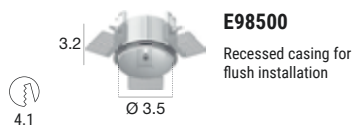

Recessed casing required

technical information