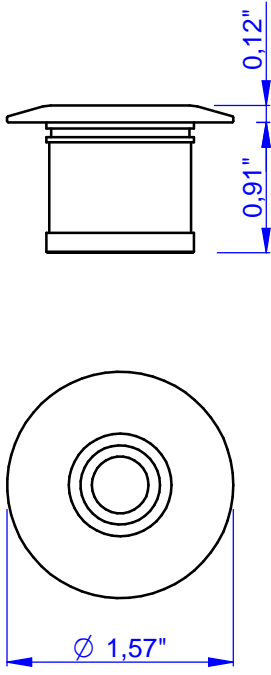

Data Sheet

CODE	FINISH
E92583	WH
E92584	CR
E92585	NI
E97725	NO

CODE	FINISH
E92587	WH
E92588	CR
E92589	NI
E97726	NO

Finishes

WHITE EMBOSSED (WH)
CHROME (CR)
BRUSHED NICKEL (NI)
NICKEL BLACK OPAL (NO)

Product Description

Recessed round spot with power LED. Brass body, available in chrome, nickel and powder coated (white). Lenses in methacrylate (15°-30°-60°) or anti glare optics in polycarbonate (08°-50°). Article equipped with an aluminum heat sink on the back of the spotlight. Installation on drywall. Installation with outer casing with springs (included). Suitable for interior decoration, applicable on walls, ceilings and furniture. Power supply remote.

LED White :
5000K - 4000K - 3000K

Color LED :
Blue, Amber, Red, Green

Optic :
08°-15°-30°-50°-60°

LED RGB :
-

Optic :
-

Applications

Indoor Spotlight

Power Led:

LED Cree XPG - CRI80

Resin: No
 Cable type included: Yes, 11,8" 2X22AWG red/blue cables
 Connector type: -
 Input (mA) : 350 mA
 Nominal power (W): 1W
 Real power (W): Nominal Power
 Temperature on the surface of the glass: 40°C
 Adjustability: No
 Drive over: No
 Glow Wire: 850°
 Power supply: Remote
 Insulation class: Class 2
 IP 40
 IK -
 Weigh: Round 0,14 Lbs - Square 0,15 Lbs
 Volume: 12,2 "³