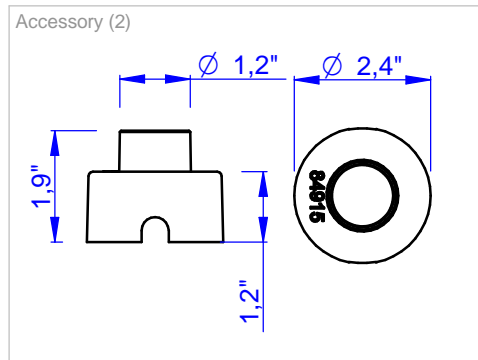

Accessories

Accessory (1)

Springs included

Accessory (2)

cod. E84915 outer casing

Accessory (3)

cod. E84336 outer casing

Accessory (4)