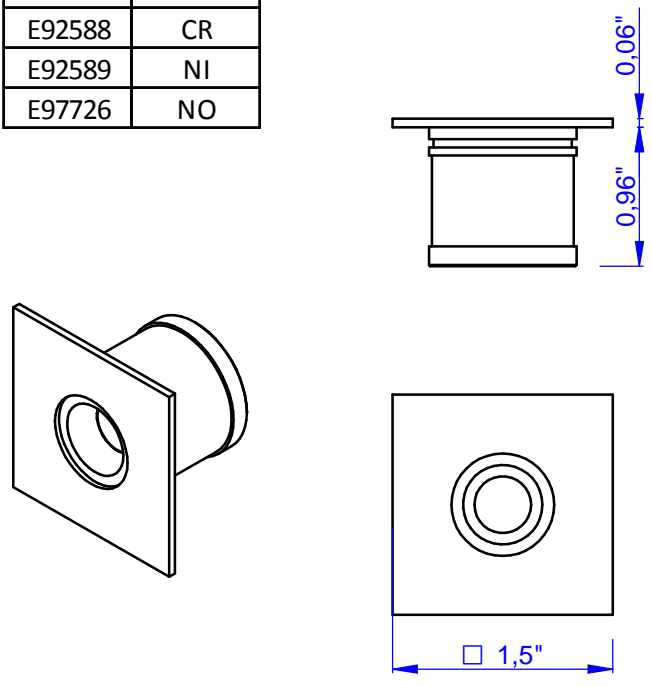

Data Sheet

CODE	FINISH
E92583	WH
E92584	CR
E92585	NI
E97725	NO

CODE	FINISH
E92587	WH
E92588	CR
E92589	NI
E97726	NO

Finishes

WHITE EMBOSSED (WH)
CHROME (CR)
BRUSHED NICKEL (NI)
NICKEL BLACK OPAL (NO)

Product Description

Recessed round spot with power LED. Brass body, available in chrome, nickel and powder coated (white). Lenses in methacrylate (15°-30°-60°) or anti glare optics in polycarbonate (08°-50°). Article equipped with an aluminum heat sink on the back of the spotlight. Installation on drywall. Installation with outer casing with springs (included). Suitable for interior decoration, applicable on walls, ceilings and furniture. Power supply remote.

LED Cree XPG - CRI80

Resin: No
 Cable type included: Yes, 11,8" 2X22AWG red/blue cables
 Connector type: -
 Input (mA) : 350 mA
 Nominal power (W): 1W
 Real power (W): Nominal Power
 Temperature on the surface of the glass: 40°C
 Adjustability: No
 Drive over: No
 Glow Wire: 850°
 Power supply: Remote
 Insulation class: Class 2
 IP 40
 IK -
 Weigh: Round 0,14 Lbs - Square 0,15 Lbs
 Volume: 12,2 "³