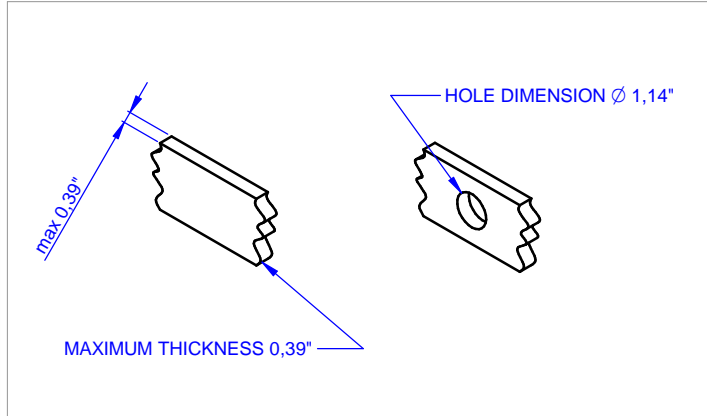

LED Cree XPG - CRI80

Resin: No
 Cable type included: Yes, 11,8" 2X22AWG red/blue cables
 Connector type: -
 Input (mA) : 350 mA
 Nominal power (W): 1W
 Real power (W): Nominal Power
 Temperature on the surface of the glass: 40°C
 Adjustability: No
 Drive over: No
 Glow Wire: 850°
 Power supply: Remote
 Insulation class: Class 2
 IP 40
 IK -
 Weigh: Round 0,14 Lbs - Square 0,15 Lbs
 Volume: 12,2 "³

Luminous flux

n°LED	Lumen* LM80		
	5000K	4000K	3000K
1	158	138	130

*Value of the luminous flux from the LED data sheet.

Data Sheet

Installation

THIS PRODUCT MUST BE INSTALLED IN ACCORDANCE WITH THE APPLICABLE INSTALLATION CODE BY A PERSON FAMILIAR WITH THE CONSTRUCTION AND OPERATION OF THE PRODUCT AND THE HAZARDS INVOLVED