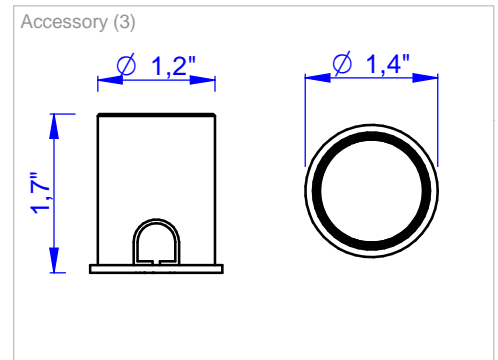

Accessories

Accessory (1)

Springs included

Accessory (2)

cod. E84915 outer casing

Accessory (3)

cod. E84336 outer casing

Accessory (4)