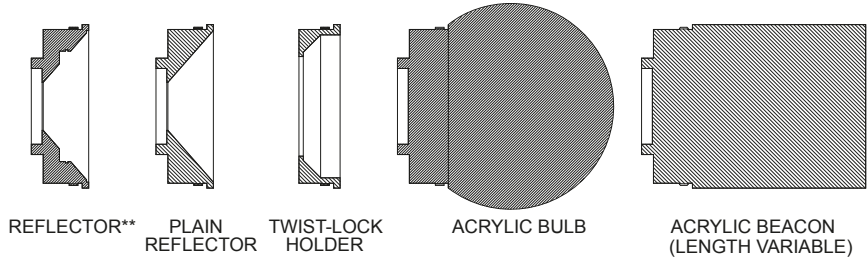

BPX

Order Code	series.col temp.module.lumen.beam.deviation.finish.dimming
Example	BPX.3000K.XIM9.A95.18°.Acrylic bulb.white.D010

Series	Color	Module Type	Lumen Code-Max output and CRI	Deviation	Finish	Dimming and control	Lenses and Louvers
BPX	2700K 3000K 3500K 4000K	XTM9 XTM 9mm LES	S82 Standard Series 82 965lm A95 Artist Series 95 700lm V80 Vibrant Series V80 965lm* V95 Vibrant Series V95 700lm*	Reflector** Plain Reflector Twist-Lock Holder Acrylic Bulb Acrylic Beacon	white black custom	D010 Remote 0-10V DMX DMX	HL Honeycomb louver (**available with Reflector only**)
		XTM19 XTM 19mm LES	S82 Standard Series 82 1300lm A95 Artist Series 95 1055lm V80 Vibrant Series V80 1300lm* V95 Vibrant Series V95 1055lm*				DL Dichroic lens (**available with Reflector only**)
		XIM9 XIM 9mm LES	S82 Standard Series 82 700lm A95 Artist Series 95 700lm V80 Vibrant Series V80 700lm* V95 Vibrant Series V95 700lm*	Reflector** Plain Reflector Twist-Lock Holder Acrylic Bulb Acrylic Beacon	white black custom	D010 Remote 0-10V	
		XIM19 XIM 19mm LES	S82 Standard Series V82 1300lm V80 Vibrant Series V80 1300lm*				