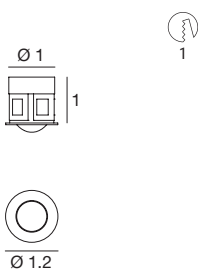

Picrol | Decorative spotlight | powerLED | Damp location | Driver remote | 1W 350mA

Efficiency - CRI 80

White	E91364	3000 K	136 lm	W	Spot	10
Chrome	E86407	3500 K	136 lm	T	Medium Flood	30
		4000 K	145 lm	N	Flood	50
		5000 K	155 lm	C	Flood	70
					Wide Flood	12
					General	00

659 Recessed casing
E84955 / E84336

Power supply options (remote only)

ECO30W-350 0-10V EldoLED ECOdrive 30W for 1-10 fixtures	SOLO50W-350 0-10V EldoLED SOLOdrive 50W for 1-20 fixtures	SOLO100W-350 0-10V EldoLED SOLOdrive 100W for 1-40 fixtures