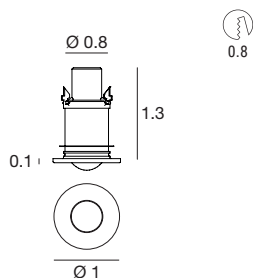

Materials

Brass or polyamide body

Picrol | Decorative spotlight | powerLED | Driver remote | 1W 350mA

Efficiency - CRI 80

White	E92256	2700 K	136 lm	M	Medium Flood	30
Black	E92258	3000 K	145 lm	W	Flood	50
Chrome	E92259	3500 K	145 lm	T	Flood	70
		4000 K	155 lm	N		
		5000 K	165 lm	C		