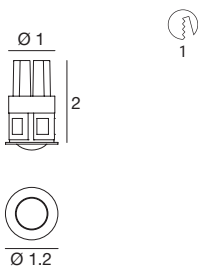

Picrol | Decorative spotlight | powerLED | Damp location | Driver remote | 1.5W 500mA

Efficiency - CRI 80

White	E91365	3000 K	187 lm	W	Spot	10
Chrome	E86408	3500 K	187 lm	T	Medium Flood	30
		4000 K	199 lm	N	Flood	50
		5000 K	213 lm	C	Flood	70
					Wide Flood	12
					General	00

659 Recessed casing
E84956 / E84901

Power supply options (remote only)

ECO30W-500 0-10V EldoLED ECOdrive 30W for 1-10 fixtures	SOLO50W-500 0-10V EldoLED SOLOdrive 50W for 1-20 fixtures	SOLO100W-500 0-10V EldoLED SOLOdrive 100W for 1-40 fixtures