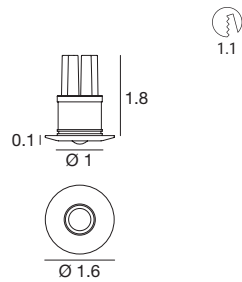

Nitum_R | Decorative spotlight | powerLED | Damp location | Driver remote | 2W 630mA

Efficiency - CRI 80

White	E88423	2700 K	219 lm	M	Spot	10
Chrome	E85059	3000 K	233 lm	W	Medium Flood	30
Nickel	E85060	3500 K	233 lm	T	Flood	50
Steel	E86883	4000 K	249 lm	N	Flood	70
		5000 K	266 lm	C	Wide Flood	12
					General	00

659 Recessed casing
E84901

Power supply options (remote only)

ECO30W-630

0-10V EldoLED ECOdrive
30W for 1-10 fixtures

SOLO50W-630

0-10V EldoLED SOLOdrive
50W for 1-16 fixtures

SOLO100W-630

0-10V EldoLED SOLOdrive
100W for 1-32 fixtures