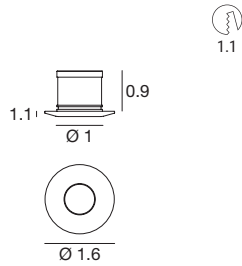

Nitum\_R | Decorative spotlight | powerLED | Damp location | Driver remote | 1W 350mA

Efficiency - CRI 80

White	<b>E88421</b>	2700 K	136 lm	<b>M</b>	Spot	<b>10</b>
Chrome	<b>E85043</b>	3000 K	145 lm	<b>W</b>	Medium Flood	<b>30</b>
Nickel	<b>E85044</b>	3500 K	145 lm	<b>T</b>	Flood	<b>50</b>
Steel	<b>E86881</b>	4000 K	155 lm	<b>N</b>	Flood	<b>70</b>
		5000 K	165 lm	<b>C</b>	Wide Flood	<b>12</b>
					General	<b>00</b>