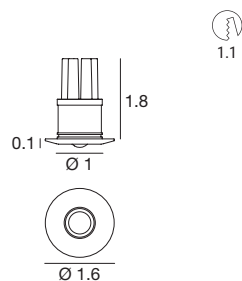

Nitum_R | Decorative spotlight | powerLED | Damp location | Driver remote | 2.1W 220mA

Efficiency - CRI 80

White	E88568	RGB	Z	Spot	10
Chrome	E86612			Medium Flood	30
Nickel	E86613			Flood	60
Steel	E86674			General	00

659 Recessed casing
E84901

Power supply options (remote only)

PWR50W-220

DMX driver, EldoLED POWERdrive 50W
Factory pre-programmed or RDM programmable, DMX control not included/Ordered separately
50W for 1-10 Fixtures