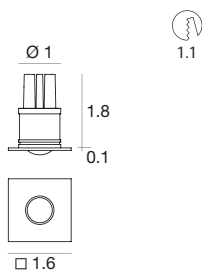

Nitum_Q | Decorative spotlight | powerLED | Damp location | Driver remote | 2.1W 220mA

1.1

Efficiency - CRI 80

White	E88569	RGB	Z	Medium Flood	30
Chrome	E86614			Flood	60
Nickel	E86615			General	00
Steel	E86675				

659 Recessed casing
E84901

Power supply options (remote only)

PWR50W-220
DMX driver, EldoLED POWERdrive 50W
Factory pre-programmed or RDM programmable, DMX control not included/Ordered separately
50W for 1-10 Fixtures