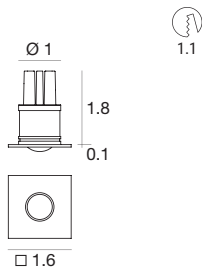

Nitum_Q | Decorative spotlight | powerLED | Damp location | Driver remote | 2W 630mA

1.1

Efficiency - CRI 80

White	E88424	2700 K	219 lm	M	Spot	10
Chrome	E85061	3000 K	233 lm	W	Medium Flood	30
Nickel	E85062	3500 K	233 lm	T	Flood	50
Steel	E86884	4000 K	249 lm	N	Flood	70
		5000 K	266 lm	C	Wide Flood	12
					General	00

659 Recessed casing
E84901

Power supply options (remote only)

ECO30W-630	SOLO50W-630	SOLO100W-630
0-10V EldoLED ECOdriver 30W for 1-10 fixtures	0-10V EldoLED ECOdriver 50W for 1-16 fixtures	0-10V EldoLED ECOdriver 100W for 1-32 fixtures