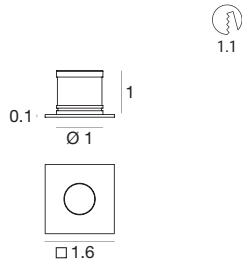

Nitum_Q | Decorative spotlight | powerLED | Damp location | Driver remote | 1W 350mA

1.1

Efficiency - CRI 80

White	E88422	2700 K	136 lm	M	Spot	10
Chrome	E85045	3000 K	145 lm	W	Medium Flood	30
Nickel	E85046	3500 K	145 lm	T	Flood	50
Steel	E86882	4000 K	155 lm	N	Flood	70
		5000 K	165 lm	C	Wide Flood	12
					General	00

659 Recessed casing
E84915 / E84336

Power supply options (remote only)

ECO30W-350	SOLO50W-350	SOLO100W-350
0-10V EldoLED ECOdriver 30W for 1-10 fixtures	0-10V EldoLED ECOdriver 50W for 1-20 fixtures	0-10V EldoLED ECOdriver 100W for 1-40 fixtures