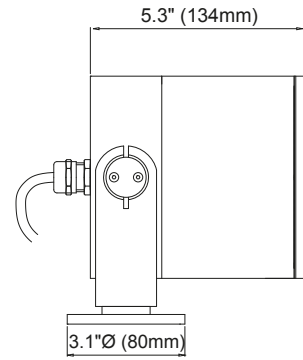

Toad Type X

Fairly large surface mounted exterior spotlight with lockable pan and tilt (available tilt $\pm 90^\circ$)

- Materials: Aluminum
- Color Temp: 2700K, 3000K, 3500K or 4000K
- Lamp: Xicato XTM or XIM 9mm or 19mm LES LED module
- Output: Please see table below. *Vibrant Series only available for 3000K*
- CRI Ra: ≥ 80 or ≥ 95 Artist
- IP Rating: IP66
- Optics: 4.4"Ø (111mm) optics. Please refer to the table below for beam options, accessories and ordering information.
- Finish: White (Standard) Pure White RAL 9010 30% gloss
Black (Standard) Powdercoat Matte Black 5% gloss
Custom paint and anodized finishes available
- Dimming: XTM EldoLED 0-10V or DMX
XIM Constant current remote driver
- Supply: XTM 48V DC
XIM
- Locking: 2.5mm Allen key required
- Available tilt: $\pm 90^\circ$
- Weight: 5.3lb (2.4kg)