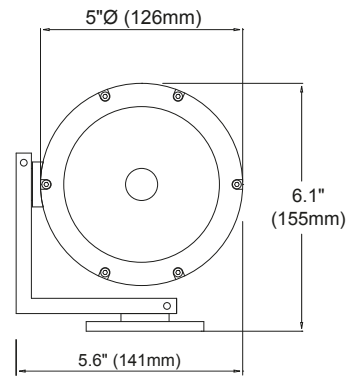

Toad Type X

Fairly large surface mounted exterior spotlight with lockable pan and tilt (available tilt $\pm 90^\circ$)

- Materials: Aluminum
- Color Temp: 2700K, 3000K, 3500K or 4000K
- Lamp: Xicato XTM or XIM 9mm or 19mm LES LED module
- Output: Please see table below. *Vibrant Series only available for 3000K*
- CRI Ra: ≥ 80 or ≥ 95 Artist
- IP Rating: IP66
- Optics: 4.4"Ø (111mm) optics. Please refer to the table below for beam options, accessories and ordering information.
- Finish: White (Standard) Pure White RAL 9010 30% gloss
Black (Standard) Powdercoat Matte Black 5% gloss
Custom paint and anodized finishes available
- Dimming: XTM EldoLED 0-10V or DMX
XIM Constant current remote driver
- Supply: XTM 48V DC
XIM
- Locking: 2.5mm Allen key required
- Available tilt: $\pm 90^\circ$
- Weight: 5.3lb (2.4kg)