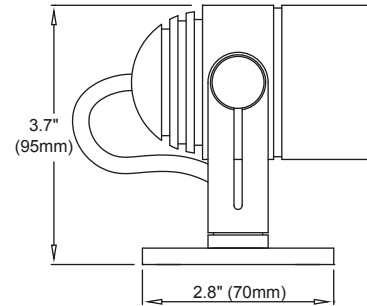

STX2.50

Surface mount lockable power LED spotlight using Xicato Module.

- Materials:** Aluminum
- Color Temp:** 2700K, 3000K, 3500K or 4000K
- Lamp:** Xicato XTM or XIM 9mm LES LED Module
- Output:** Please see table on second page. *Vibrant Series only available for 3000K*
- CRI Ra:** ≥80 or ≥95 Artist
- Optics:** 2"Ø (50mm) optics. Please refer to the table on the second page for beam options and ordering information. Takes two accessories.
- Finish:** White (Standard) Pure White RAL 9010 30% gloss
Black (Standard) Powdercoat Matte Black 5% gloss
Custom paint and anodized finishes available
- Dimming:** XIM 0-10V
XTM EldoLED 0-10V, DMX, Integral or Dual Dim
- Supply:** XIM 48V DC
XTM Constant current remote driver
- Locking:** 2.5mm Allen key required
- Available Tilt:** ± 120°
- Weight:** 0.88" (0.4kg)
- Accessories:** Please refer to the table on the second page for lenses, louvers and accessories. Barn door and wall washing attachments are also available.