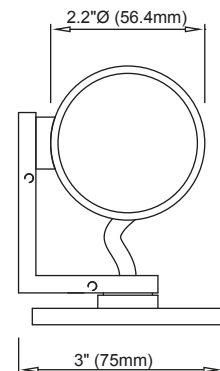

STX2.50

Surface mount lockable power LED spotlight using Xicato Module.

- Materials:** Aluminum
- Color Temp:** 2700K, 3000K, 3500K or 4000K
- Lamp:** Xicato XTM or XIM 9mm LES LED Module
- Output:** Please see table on second page. *Vibrant Series only available for 3000K*
- CRI Ra:** ≥80 or ≥95 Artist
- Optics:** 2"Ø (50mm) optics. Please refer to the table on the second page for beam options and ordering information. Takes two accessories.
- Finish:** White (Standard) Pure White RAL 9010 30% gloss
Black (Standard) Powdercoat Matte Black 5% gloss
Custom paint and anodized finishes available
- Dimming:** XIM 0-10V
XTM EldoLED 0-10V, DMX, Integral or Dual Dim
- Supply:** XIM 48V DC
XTM Constant current remote driver
- Locking:** 2.5mm Allen key required
- Available Tilt:** ± 120°
- Weight:** 0.88" (0.4kg)
- Accessories:** Please refer to the table on the second page for lenses, louvers and accessories. Barn door and wall washing attachments are also available.