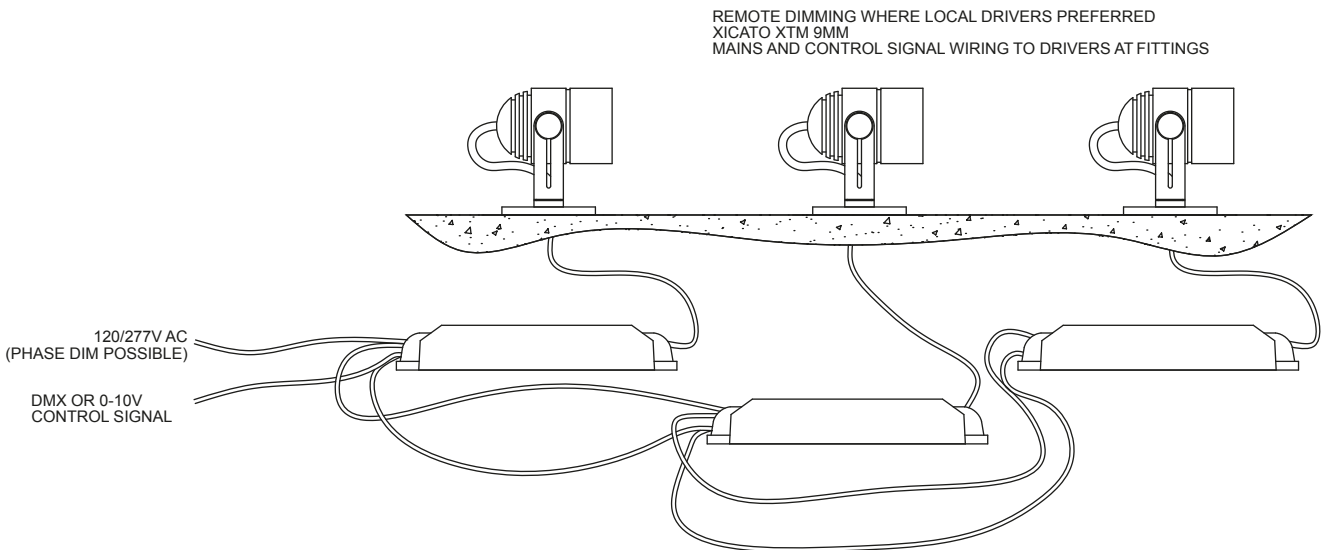

Remote dimming
Local drivers