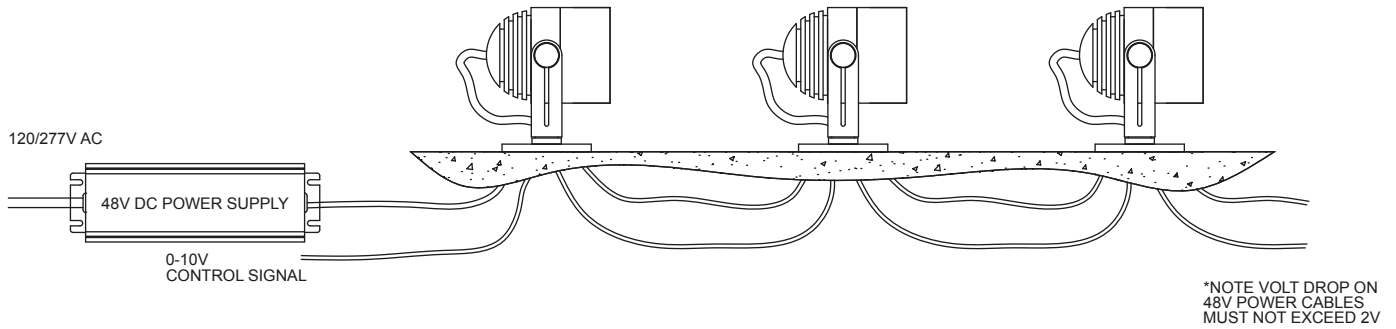

STX2.111

Applications

Remote dimming
No local drivers

REMOTE DIMMING WHERE LOCAL DRIVERS NOT PRACTICAL
XICATO XIM 9MM OR 19MM
BUSSED 48V AND CONTROL