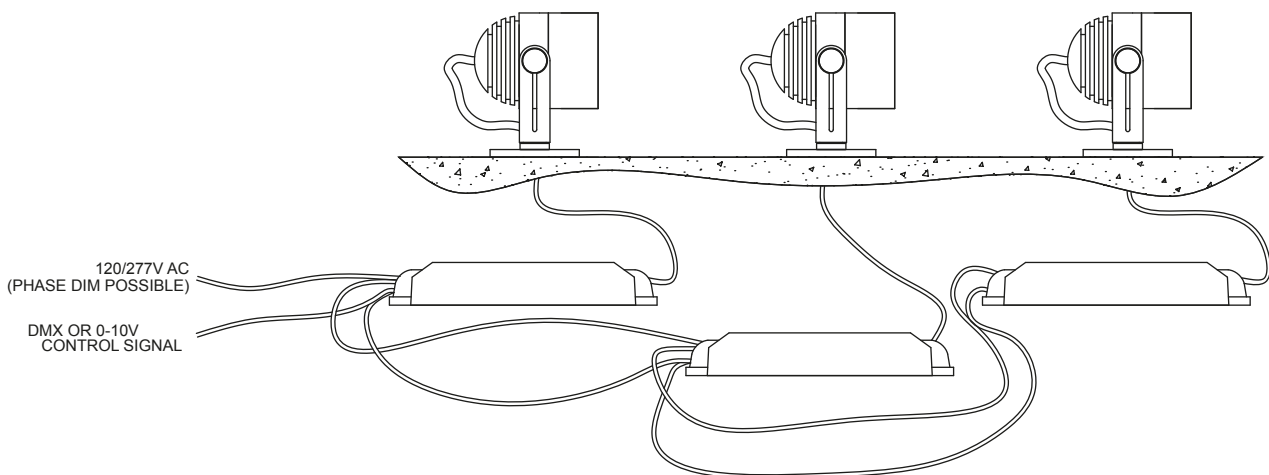

### Applications

Remote dimming  
No local drivers

REMOTE DIMMING WHERE LOCAL DRIVERS NOT PRACTICAL  
XICATO XIM 9MM OR 19MM  
BUSSED 48V AND CONTROL

Remote dimming  
Local drivers

REMOTE DIMMING WHERE LOCAL DRIVERS PREFERRED  
XICATO XTM 9MM OR 19MM  
MAINS AND CONTROL SIGNAL WIRING TO DRIVERS AT FITTINGS