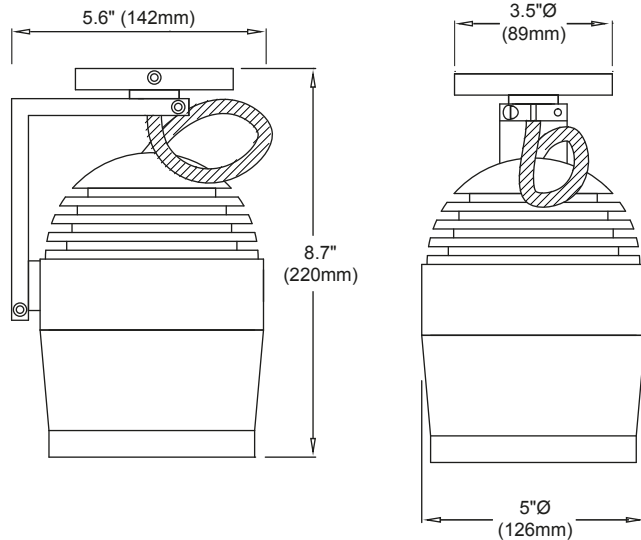

# STX2.111

inter•lux

Large surface mount lockable power LED spotlight with high output Xicato module and tight beams.

- Materials: Aluminum
- Color Temp: 2700K, 3000K, 3500K or 4000K
- Lamp: Xicato XTM or XIM 9mm LES or 19mm LES LED Module
- Output: Please see table on second page. \*Vibrant Series only available for 3000K\*
- CRI Ra:  $\geq 80$  or  $\geq 95$  Artist
- Optics: 4.4"Ø (111mm) optics. Please refer to the table on the second page for beam options and ordering information. Takes two accessories.
- Finish: White (Standard) Pure White RAL 9010 30% gloss  
Black (Standard) Powdercoat Matte Black 5% gloss  
Custom paint and anodized finishes available
- Dimming: XIM 0-10V  
XTM EldoLED 0-10V, DMX, Integral or Dual Dim
- Supply: XIM 48V DC  
XTM Constant current remote driver
- Locking: 2.5mm and 3mm Allen key required
- Available Tilt:  $\pm 90^\circ$
- Weight: 4.4lb (2kg)
- Accessories: Please refer to the table on the second page for lenses, louvers, and accessories. Barn door and wall washing attachments are also available.