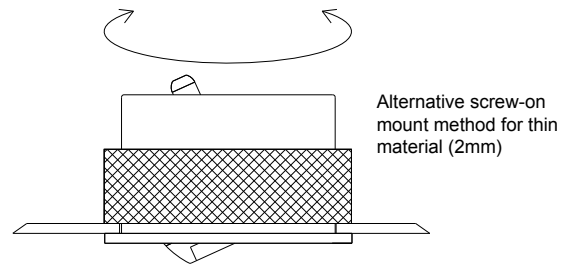

IP66 rated ceiling or panel recessed lockable eyeball fitting that finishes almost flush with the mount surface.

- Materials: Aluminum
- Color Temp: 2700K, 3000K, 3500K or 4000K
- Lamp: MSL Star (1 x Osram Oslon Square)
- IP Rating: IP66 (provided fitting is not pointing upwards)
- Optics: 0.8"Ø (20mm) optics. Please refer to the table below for beam angle options and ordering information. Snoots available.
- Finish: White (Standard) Pure White RAL 9010 30% gloss  
Black (Standard) Powdercoat Matte Black 5% gloss  
Custom paint and anodized finishes available
- Dimming: EldoLED 0-10V or DMX
- Driver: Constant current remote driver required  
Allow 2W at 700mA
- Cut out: 1.7" (Ø44mm)
- Locking: 1.5mm Allen key required
- Available Tilt: ±22°
- Weight: 0.44lb (0.2kg)

### LED Information

Each LED "lamp" consists of one or more Osram Oslon Square power LED thermally bonded to an aluminum cored printed circuit board.