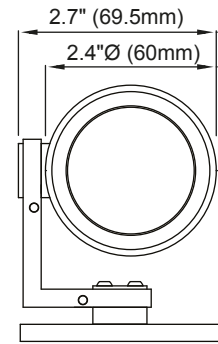

# Frog Type X

Surface mounted IP66 rated spotlight.  
Adjustable and lockable. 90° tilt.

- Materials: Aluminum
- Color Temp: 2700K, 3000K, 3500K or 4000K
- Lamp: Xicato XTM or XIM 9mm or 19mm LES LED module
- Output: Please see table below for output options and ordering information. \*Vibrant Series only available for 3000K\*
- CRI Ra: ≥80 or ≥95 Artist
- IP Rating: IP66
- Optics: 2"Ø (50mm) optics. Please refer to the table below for beam options and accessories. (Not suitable for use with spread lenses)
- Finish: White (Standard) Pure White RAL 9010 30% gloss  
Black (Standard) Powdercoat Matte Black 5% gloss  
Custom paint and anodized finishes available
- Dimming: XTM EidoLED 0-10V, DMX or Integral dimmer  
XIM 0-10V
- Supply: XTM Constant current remote driver  
XIM 48V DC
- Locking: 2.5mm Allen key required
- Available tilt: ±90°
- Weight: 1.3lb (0.6kg)