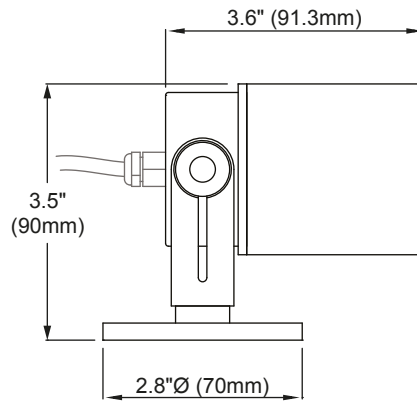

# Frog Type X

Surface mounted IP66 rated spotlight.  
Adjustable and lockable. 90° tilt.

- Materials: Aluminum
- Color Temp: 2700K, 3000K, 3500K or 4000K
- Lamp: Xicato XTM or XIM 9mm or 19mm LES LED module
- Output: Please see table below for output options and ordering information. \*Vibrant Series only available for 3000K\*
- CRI Ra: ≥80 or ≥95 Artist
- IP Rating: IP66
- Optics: 2"Ø (50mm) optics. Please refer to the table below for beam options and accessories. (Not suitable for use with spread lenses)
- Finish: White (Standard) Pure White RAL 9010 30% gloss  
Black (Standard) Powdercoat Matte Black 5% gloss  
Custom paint and anodized finishes available
- Dimming: XTM EidoLED 0-10V, DMX or Integral dimmer  
XIM 0-10V
- Supply: XTM Constant current remote driver  
XIM 48V DC
- Locking: 2.5mm Allen key required
- Available tilt: ±90°
- Weight: 1.3lb (0.6kg)