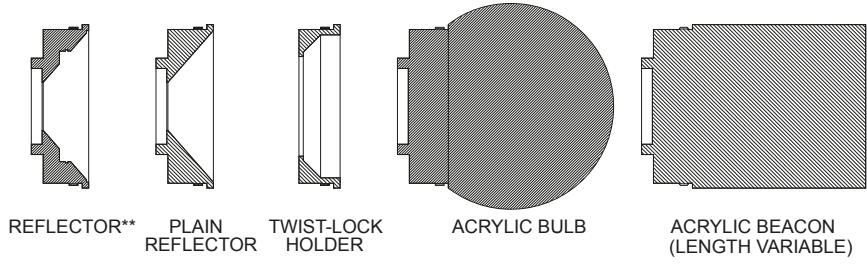

BPX

Order Code	series.col temp.module.lumen.beam.deviation.finish.dimming
Example	BPX.3000K.XIM9.A95.18°.Acrylic bulb.white.D010

Series	Color	Module Type	Lumen Code-Max output and CRI	Deviation	Finish	Dimming and control	Lenses and Louvers
BPX	2700K 3000K 3500K 4000K	XTM9 XTM 9mm LES	S82 Standard Series 82 965lm A95 Artist Series 95 700lm V80 Vibrant Series V80 965lm* V95 Vibrant Series V95 700lm*	Reflector** Plain Reflector Twist-Lock Holder Acrylic Bulb Acrylic Beacon	white black custom	D010 Remote 0-10V DMX DMX	HL Honeycomb louver (**available with Reflector only**)
		XTM19 XTM 19mm LES	S82 Standard Series 82 1300lm A95 Artist Series 95 1055lm V80 Vibrant Series V80 1300lm* V95 Vibrant Series V95 1055lm*				DL Dichroic lens (**available with Reflector only**)
		XIM9 XIM 9mm LES	S82 Standard Series 82 700lm A95 Artist Series 95 700lm V80 Vibrant Series V80 700lm* V95 Vibrant Series V95 700lm*	Reflector** Plain Reflector Twist-Lock Holder Acrylic Bulb Acrylic Beacon	white black custom	D010 Remote 0-10V	
		XIM19 XIM 19mm LES	S82 Standard Series V82 1300lm V80 Vibrant Series V80 1300lm*				