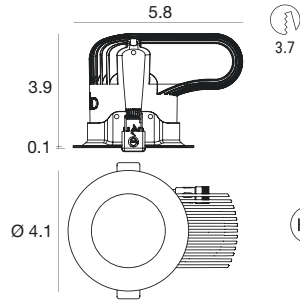

Loro_R | Downlight | arrayLED | Damp Location | Driver remote | 25W 700mA

Balance - CRI 92

White	E80672	2700 K	2598 lm	M	Spot	15
Black	E80673	3000 K	2794 lm	W	Medium Flood	30
Grey	E80704	3500 K	2794 lm	T	Flood	60
Gold	E80705	4000 K	2990 lm	N		

White	E80807
Black	E80808
Grey	E80809
Gold	E80810

Efficiency - CRI 80

White	E80670	2700 K	3210 lm	M	Spot	15
Black	E80671	3000 K	3431 lm	W	Medium Flood	30
Grey	E80702	3500 K	3431 lm	T	Flood	60
Gold	E80703	4000 K	3431 lm	N		

White	E80803
Black	E80804
Grey	E80805
Gold	E80806

Power supply options (remote only)

SOLO50W-700	SOLO100W-700
0-10V EldoLED SOLOdrive 50W for 1 fixture	0-10V EldoLED SOLOdrive 100W for 1-3 fixtures

UGR < 22

technical
information