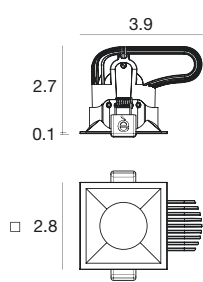

Loro_Q | Downlight | arrayLED | Damp Location | Driver remote | 8W 220mA

Balance - CRI 92

White	E97940	2700 K	883 lm	M	Spot	15
Black	E97941	3000 K	943 lm	W	Medium Flood	30
Grey	E97944	3500 K	943 lm	T	Flood	60
Gold	E97945	4000 K	1016 lm	N		