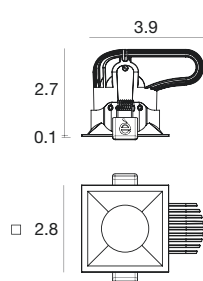

Loro_Q | Downlight | arrayLED | Damp Location | Driver remote | 13W 350mA

Balance - CRI 92

White	E91753	2700 K	1724 lm	M	Spot	15
Black	E91754	3000 K	1724 lm	W	Medium Flood	30
Grey	E91755	3500 K	1724 lm	T	Flood	60
Gold	E91756	4000 K	1854 lm	N		

White	E80831
Black	E80832
Grey	E80833
Gold	E80834

Efficiency - CRI 80

White	E91208	2700 K	1399 lm	M	Spot	15
Black	E91209	3000 K	1496 lm	W	Medium Flood	30
Grey	E91210	3500 K	1496 lm	T	Flood	60
Gold	E91211	4000 K	1810 lm	N		

White	E80827
Black	E80828
Grey	E80829
Gold	E80830

Power supply options (remote only)

ECO30W-350 0-10V EldoLED ECOdrive 30W for 1 fixtures	SOLO50W-350 0-10V EldoLED SOLOdrive 50W for 1-2 fixtures	SOLO100W-350 0-10V EldoLED SOLOdrive 100W for 1-4 fixtures

UGR < 22

technical information