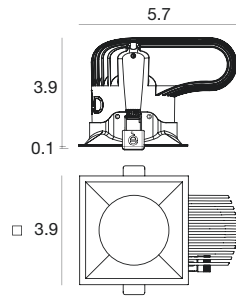

Loro_Q | Downlight | arrayLED | Damp Location | Driver remote | 25W 700mA

Balance - CRI 92

White	E80660	2700 K	2598 lm	M	Spot	15
Black	E80661	3000 K	2794 lm	W	Medium Flood	30
Grey	E80690	3500 K	2794 lm	T	Flood	60
Gold	E80691	4000 K	2990 lm	N		

White	E80839
Black	E80840
Grey	E80841
Gold	E80842

Efficiency - CRI 80

White	E80658	2700 K	3210 lm	M	Spot	15
Black	E80659	3000 K	3341 lm	W	Medium Flood	30
Grey	E80688	3500 K	3341 lm	T	Flood	60
Gold	E80689	4000 K	3341 lm	N		

White	E80835
Black	E80836
Grey	E80837
Gold	E80838

Power supply options (remote only)

SOLO50W-700

0-10V EidoLED SOLOdrive
50W for 1 fixture

SOLO100W-700

0-10V EidoLED SOLOdrive
100W for 1-3 fixtures

UGR < 22

technical
information