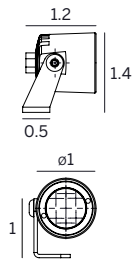

Eyelet65

inter•lux

Directional spotlights with an extremely compact size, **mounted on a bracket**. Available in round or square version.

Compact size

Utmost flexibility of application

Practical installation

Easy installation thanks to the practical directional bracket

Eyelet65_R | Outdoor Projector | powerLED 2W 630 mA

type

White	CRI 80	E91214
Black	CRI 80	E91215
Grey	CRI 80	E91216

color

2700 K	219 lm	M
3000 K	233 lm	W
4000 K	249 lm	N

98624 6.3 in Steel peg	98669 27.6 in Steel peg
-------------------------------------	--------------------------------------

Eyelet65_Q | Outdoor Projector | powerLED 2W 630 mA

type

White	CRI 80	E91217
Black	CRI 80	E91219
Grey	CRI 80	E91220