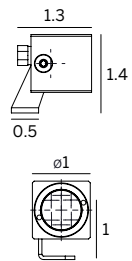

optic

15°	15
30°	30
60°	60

power supply options (remote only)

ECO30W-630 0-10V EidoLED ECOdrive 30W, for 1-10 fixtures	SOLO50W-630 0-10V EidoLED SOLOdrive 50W, for 1-16 fixtures	SOLO100W-630 0-10VEidoLED SOLOdrive 100W, for 1-32 fixtures
--	--	---

98624 6.3 in Steel peg	98669 27.6 in Steel peg
-------------------------------------	--------------------------------------

Eyelet65_Q | Outdoor Projector | powerLED 2W 630 mA

type

White	CRI 80	E91217
Black	CRI 80	E91219
Grey	CRI 80	E91220