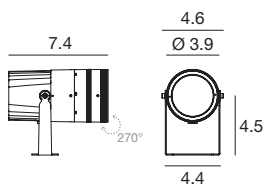

Iris67 Elliptic | Accent lighting | arrayLED | Wet location | Driver remote | Tilttable | 30W 840mA

CRI 80

White	E81729	2700K	4220 lm	M	15°-56°	88
Black	E81730	3000K	3945 lm	W		
Grey	E81731	4000K	3945 lm	N		

Power supply options (remote only)

SOLO50W-840 0-10V EldoLED SOLOdrive 50W for 1 fixture	SOLO100W-840 0-10V EldoLED SOLOdrive 100W for 1-2 fixtures	 E84890 9.84 in Steel Pegs	 E98112 27.56 in Steel Pegs