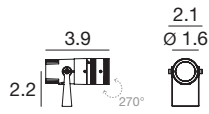

SOLO50W-840 0-10V EldoLED SOLOdrive 50W for 1 fixture	SOLO100W-840 0-10V EldoLED SOLOdrive 100W for 1-2 fixtures	 E84890 9.84 in Steel Pegs	 E98112 27.56 in Steel Pegs
---	--	---	--

Iris67 Elliptic | Accent lighting | arrayLED | Wet location | Driver remote | Tilttable | 6W 630mA