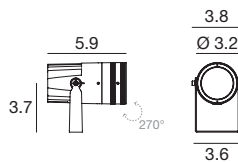

Iris67 Elliptic | Accent lighting | arrayLED | Wet location | Driver remote | Tilttable | 20W 580mA

CRI 80

White	E81726	2700K	2572 lm	M	16°-52°	88
Black	E81727	3000K	2572 lm	W		
Grey	E81728	4000K	2396 lm	N		

Power supply options (remote only)

ECO30W-580 0-10V EldoLED ECOdrive 30W for 1 fixture	SOLO50W-580 0-10V EldoLED SOLOdrive 50W for 1-2 fixtures	SOLO100W-580 0-10V EldoLED SOLOdrive 100W for 1-4 fixtures	 E84890 9.84 in Steel Pegs	 E98112 27.56 in Steel Pegs