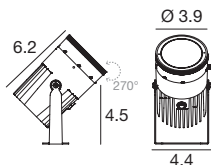

Iris67 | Accent lighting | arrayLED | Wet location | Driver remote | Tilttable | 30W 840mA

CRI 80

White	E97324	2700K	4220 lm	M	15°-56°	85
Black	E97325	3000K	4535 lm	W		
Grey	E97326	4000K	4535 lm	N		

Power supply options (remote only)

SOLO50W-840 0-10V EldoLED SOLOdrive 50W for 1 fixture	SOLO100W-840 0-10V EldoLED SOLOdrive 100W for 1-2 fixtures	 E84890 9.84 in Steel Pegs	 E98112 27.56 in Steel Pegs