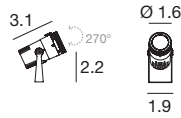

Iris67 | Accent lighting | arrayLED | Wet location | Driver remote | Tilttable | 6W 630mA

CRI 80

White	E92230	2700K	685 lm	M	15°-45°	85
Black	E92231	3000K	685 lm	W		
Grey	E92232	4000K	739 lm	N		

Power supply options (remote only)

ECO30W-630 0-10V EldoLED ECOdrive 30W for 1-3 fixtures	SOLO50W-630 0-10V EldoLED SOLOdrive 50W for 1-6 fixtures	SOLO100W-630 0-10V EldoLED SOLOdrive 100W for 1-12 fixtures	 E84890 9.84 in Steel Pegs	 E98112 27.56 in Steel Pegs