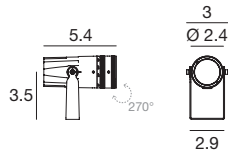

Iris67 Elliptic | Accent lighting | arrayLED | Wet location | Driver remote | Tilttable | 13W 350mA

CRI 80

White	E81723	2700K	1636 lm	M	15°-62°	88
Black	E81724	3000K	1520 lm	W		
Grey	E81725	4000K	1520 lm	N		

Power supply options (remote only)

ECO30W-350 0-10V EldoLED ECOdrive 30W for 1 fixture	SOLO50W-350 0-10V EldoLED SOLOdrive 50W for 1-2 fixtures	SOLO100W-350 0-10V EldoLED SOLOdrive 100W for 1-4 fixtures	 E84890 9.84 in Steel Pegs	 E98112 27.56 in Steel Pegs