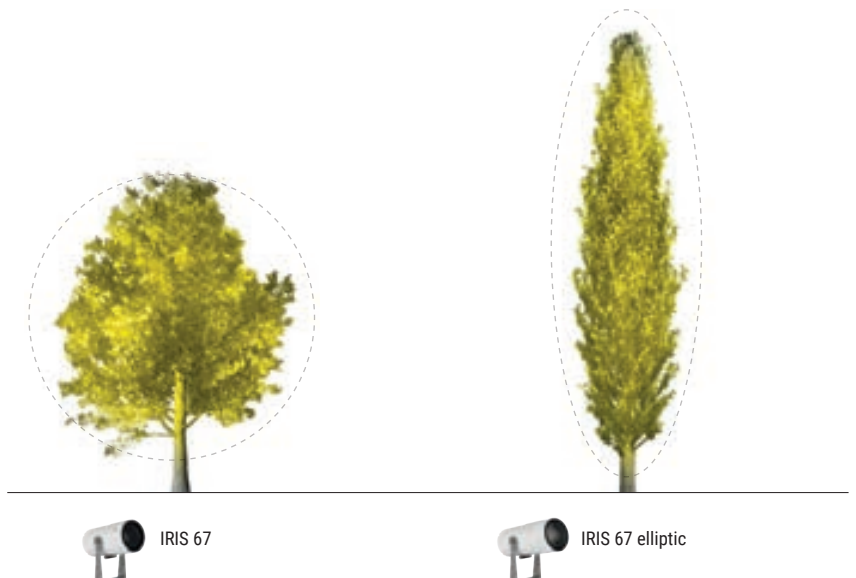

iris67

Iris67's adjustable ring nut lets you set the beam width anywhere between 8 and 50 degrees, and it also swivels horizontally by 220 degrees. It is perfect for garden plants, since the light can be adjusted as they grow, and the variable focus illuminates only the required area.

Adjustable optics

Iris_67 allows the light beam to be adapted to the directing needs in outdoor settings in order to adapt to the growth of high trees and/or the enhancement of urban décor elements with different heights and dimensions. Thanks to the graduated focus-on-board ring nut, the beam aperture can be calibrated, variable depending on the selected model, making the directing operation simple and precise. The blocking system of the facilitated focus allows obtaining an opening precisely corresponding to the gradient indicated along the ring nut.

Dynamic optical range

The Elliptic version is the feather in the cap of the Iris67 family, a new product for 2019 that expands the potential of a highly professional outdoor spotlight. In addition to allowing adjustment of the beam aperture, Iris67 Elliptic lets you act on a second ring nut to control the movement of a specific filter placed at the end of the device. Increasing or decreasing the distance of the filter from the main lens, we can change the shape of the light beam, thereby obtaining a perfect elliptical lighting for very high plants or vertical urban elements (for example, signs).