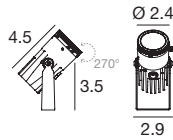

Iris67 | Accent lighting | arrayLED | Wet location | Driver remote | Tilttable | 13W 350mA

CRI 80

White	E97318	2700K	1724 lm	M	15°-62°	85
Black	E97319	3000K	1724 lm	W		
Grey	E97320	4000K	1854 lm	N		

Power supply options (remote only)

ECO30W-350 0-10V EldoLED ECOdrive 30W for 1 fixture	SOLO50W-350 0-10V EldoLED SOLOdrive 50W for 1-2 fixtures	SOLO100W-350 0-10V EldoLED SOLOdrive 100W for 1-4 fixtures	 E84890 9.84 in Steel Pegs	 E98112 27.56 in Steel Pegs