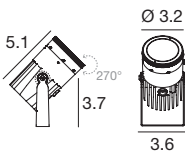

Iris67 | Accent lighting | arrayLED | Wet location | Driver remote | Tilttable | 20W 580mA

CRI 80

White	E97321	2700K	2714 lm	M	16°-52°	85
Black	E97322	3000K	2900 lm	W		
Grey	E97323	4000K	2900 lm	N		

Power supply options (remote only)

ECO30W-580 0-10V EldoLED ECOdrive 30W for 1 fixture	SOLO50W-580 0-10V EldoLED SOLOdrive 50W for 1-2 fixtures	SOLO100W-580 0-10V EldoLED SOLOdrive 100W for 1-4 fixtures	 E84890 9.84 in Steel Pegs	 E98112 27.56 in Steel Pegs