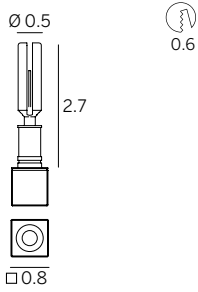

0.8" 1W CC

Housing

E84917
Recessed Housing

DRIVER OPTIONS (pick one)

C.C. Power supply options (remote only)

ECO30W-500
0-10V EldoLED
ECOdrive 30W
for 1-10 fixtures

SOLO50W-500
0-10V EldoLED
SOLOdrive 50W
for 1-20 fixtures

SOLO100W-500
0-10V EldoLED
SOLOdrive 100W
for 1-40 fixtures