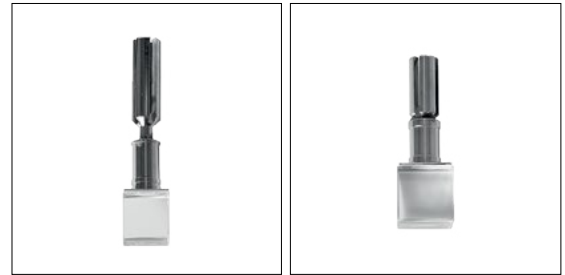

General: Gude is part of our Crystals collection. A series of small spot lights with crystal diffusers made in different shapes, some clear and some diffused but all of them with the goal to create a unique effect in the space.

Fixture Body: Brass (Chromium Plated).

Diffuser: Clear Glass.

Trim: Trimless.

Mounting: Semi-Recessed ceiling.

Dimensions/Weight: 0.8" (0.13 lbs) – 1.2" (0.27 lbs) – 1.6" (0.5 lbs)

Driver: Remote. Constant Current 120-277V, Dimmable 0-10V.

Operation: Constant Current (CC).

CC features: Less susceptible to voltage drop (exceeding 32' distance); Allows for dimming down to 0.1%; Fixtures need to be wired in series.

Wattages: 1.5W (applicable to all sizes).

Cable: Fixture comes with 0.39' of power cable.

IP rating: IP54. Fixture is dust protected and protected against water splashed from all directions.

ETL Certification: ETL, dry location

Optics: Fixed, General distribution.

Color temperatures: 2700K - 3000K - 4000K – 5000K.

CRI: 80+

Lumen Maintenance: L70 projections tested at Tj 65° C and Ta 25°.

Warranty: 5-year Limited Warranty on fixtures. 1-year Limited Warranty on Remote Drivers.

0.8" (1W)

1.2" (1W)