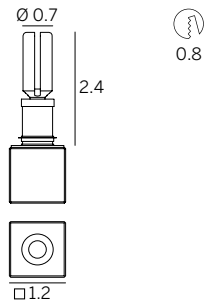

1.2" 1W CC

Housing

E84954
Recessed Housing

DRIVER OPTIONS (pick one)

C.C. Power supply options (remote only)

ECO30W-500
0-10V EldoLED
ECOdrive 30W
for 1-10 fixtures

SOLO50W-500
0-10V EldoLED
SOLOdrive 50W
for 1-20 fixtures

SOLO100W-500
0-10V EldoLED
SOLOdrive 100W
for 1-40 fixtures