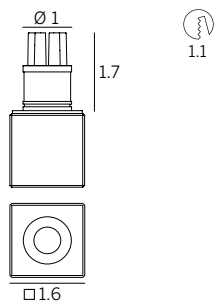

1.6" 1W CC

Housing

E84901
Recessed Housing

DRIVER OPTIONS (pick one)

C.C. Power supply options (remote only)

ECO30W-500
0-10V EldoLED
ECOdrive 30W
for 1-10 fixtures

SOLO50W-500
0-10V EldoLED
SOLOdrive 50W
for 1-20 fixtures

SOLO100W-500
0-10V EldoLED
SOLOdrive 100W
for 1-40 fixtures