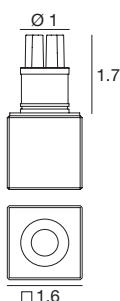

Gude | Crystal spotlight | powerLED | Damp location | Driver remote | 1.5W 500mA

Efficiency - CRI 80

Chrome E87335	3000 K	199 lm	W	General	00
	3500 K	199 lm	T		
	4000 K	213 lm	N		
	5000 K	227 lm	C		

Power supply options (remote only)

ECO30W-500	SOLO50W-500	SOLO100W-500
0-10V EldoLED ECOdrive 30W for 1-10 fixtures	0-10V EldoLED SOLOdrive 50W for 1-20 fixtures	0-10V EldoLED SOLOdrive 100W for 1-40 fixtures

▶ 659 Recessed casing
E84901