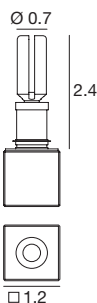

Gude | Crystal spotlight | powerLED | Damp location | Driver remote | 1.5W 500mA

Efficiency - CRI 80

Chrome E87330	3000 K	143 lm	W	General	00
	3500 K	143 lm	T		
	4000 K	152 lm	N		
	5000 K	185 lm	C		

Power supply options (remote only)

ECO30W-500	SOLO50W-500	SOLO100W-500
0-10V EldoLED ECOdrive 30W for 1-10 fixtures	0-10V EldoLED SOLOdrive 50W for 1-20 fixtures	0-10V EldoLED SOLOdrive 100W for 1-40 fixtures

▶ 659 Recessed casing
E84917

Gude | Crystal spotlight | powerLED | Damp location | Driver remote | 1.5W 500mA

Efficiency - CRI 80

Chrome E87332	3000 K	199 lm	W	General	00
	3500 K	199 lm	T		
	4000 K	213 lm	N		
	5000 K	227 lm	C		

Power supply options (remote only)