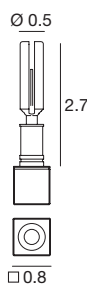

Gude | Crystal spotlight | powerLED | Damp location | Driver remote | 1.5W 500mA

Efficiency - CRI 80

Chrome E87330	3000 K	143 lm	W	General	00
	3500 K	143 lm	T		
	4000 K	152 lm	N		
	5000 K	185 lm	C		

Power supply options (remote only)

ECO30W-500	SOLO50W-500	SOLO100W-500
0-10V EldoLED ECOdrive 30W for 1-10 fixtures	0-10V EldoLED SOLOdrive 50W for 1-20 fixtures	0-10V EldoLED SOLOdrive 100W for 1-40 fixtures

▶ 659 Recessed casing
E84917

Gude | Crystal spotlight | powerLED | Damp location | Driver remote | 1.5W 500mA

Efficiency - CRI 80

Chrome E87332	3000 K	199 lm	W	General	00
	3500 K	199 lm	T		
	4000 K	213 lm	N		
	5000 K	227 lm	C		

Power supply options (remote only)