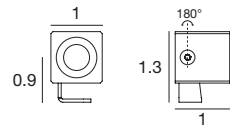

Eyelet65_Q | Accent lighting | powerLED | Wet location | Driver remote | Tilttable | 2W 630mA

White	E91217	2700K	219 lm	M	Spot	15
Black	E91219	3000K	233lm	W	Medium Flood	30
Grey	E91220	4000K	249 lm	N	Flood	60

Power supply options (remote only)

ECO30W-630 0-10V EldoLED ECOdrive 30W for 1-10 fixtures	SOLO50W-630 0-10V EldoLED SOLOdrive 50W for 1-16 fixtures	SOLO100W-630 0-10V EldoLED SOLOdrive 100W for 1-32 fixtures