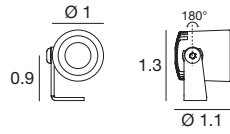

Eyelet65_R | Accent lighting | powerLED | Wet location | Driver remote | Tilttable | 2W 630mA

White	E91214	2700K	219 lm	M	Spot	15
Black	E91215	3000K	233 lm	W	Medium Flood	30
Grey	E91216	4000K	249 lm	N	Flood	60

Power supply options (remote only)

ECO30W-630 0-10V EldoLED ECOdrive 30W for 1-10 fixtures	SOLO50W-630 0-10V EldoLED SOLOdrive 50W for 1-16 fixtures	SOLO100W-630 0-10V EldoLED SOLOdrive 100W for 1-32 fixtures