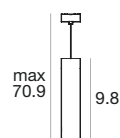

Baton_P | Pendant Luminaires | arrayLED | Driver remote | 7.3W 200mA

Ø 2.4