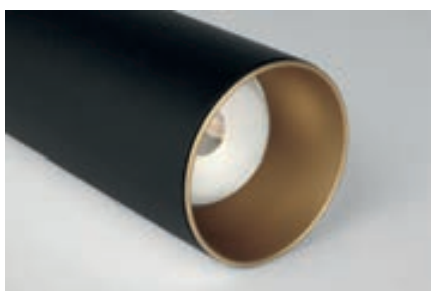

baton lighting concept

	2 W	3 W	7.3 W
_P 	-	1.3 x 13.8 in 1.3 x 19.7 in	2.4 x 9.8 in 2.4 x 15.8 in
_R 	1.2 x 1.2 in	-	3.2 x 4.7 in
_Q 	1.2 x 1.2 in	-	3.2 x 4.7 in 3.2 x 7.9 in
Finish			
CRI 92	3000K 3500K 4000K 5000K	3000K 3500K 4000K	3000K 3500K 4000K
Optics	Spot Medium Flood Flood Wide Flood	Flood	Flood
Driver	0-10V	0-10V	0-10V

Controlled emission

Baton creates high contrast light effects. The lens integrated in the body creates a light beam characterised by clear-cut edges capable of casting any lit subject.

The receded position of the LED makes this suspension extremely comfortable to view, perfect, for example, lighting cafeteria tables and counters.

Range

Two sections in four different lengths characterise the versions available in this range. Though extremely minimal is used alone, Baton can become incredibly scenographic if combined in multiple composition playing with the various available shapes.

Finishes

The lighting bodies, painted with white matt or black matt finish powders, perfectly merge with the architectural space. The internal of the optical unit characterises the product with a slight color accent, in matt black and gold black.