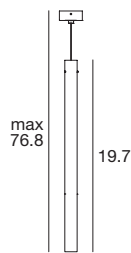

Baton_P | Pendant Luminaires | arrayLED | Driver remote | 3W 250mA

Ø 1.31 |

CRI 80

White Bk E64782	3000 K	325 lm	W	Flood	50
White Au E64783	3500 K	325 lm	T		
Black Au E64784	4000 K	351 lm	N		

Power supply options (remote only)

ECO30W-250	SOLO50W-250	SOLO100W-250
0-10V EldoLED ECOdrive 30W for 1-3 fixtures	0-10V EldoLED SOLOdrive 50W for 1-6 fixtu es	0-10V EldoLED SOLOdrive 100W for 1-12 fixtu es