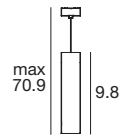

Baton_P | Pendant Luminaires | arrayLED | Driver remote | 7.3W 200mA

Ø 2.4 |