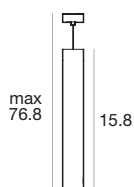

Ø 2.4

CRI 80

White Bk E64744	3000 K	988 lm	W	Flood	70
White Au E64743	3500 K	988 lm	T		
Black Au E64755	4000 K	1058 lm	N		

Power supply options (remote only)

ECO30W-200	SOLO50W-200	SOLO100W-200
0-10V EldoLED ECOdrive 30W for 1 fixture	0-10V EldoLED SOLOdrive 50W for 1-2 fixtures	0-10V EldoLED SOLOdrive 100W for 1-4 fixtures