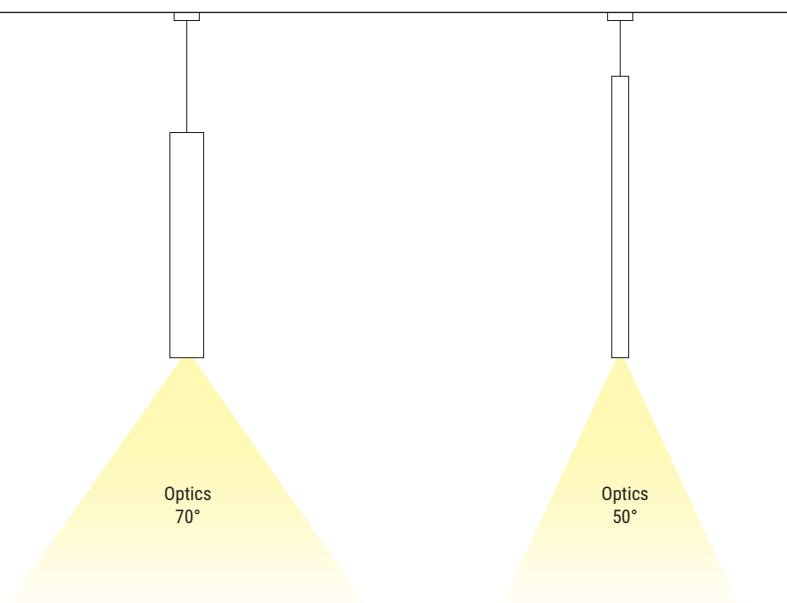

baton lighting concept

	2 W	3 W	7.3 W
_P 	-	1.3 x 13.8 in 1.3 x 19.7 in	2.4 x 9.8 in 2.4 x 15.8 in
_R 	1.2 x 1.2 in	-	3.2 x 4.7 in
_Q 	1.2 x 1.2 in	-	3.2 x 4.7 in 3.2 x 7.9 in
Finish			
CRI 92	3000K 3500K 4000K 5000K	3000K 3500K 4000K	3000K 3500K 4000K
Optics	Spot Medium Flood Flood Wide Flood	Flood	Flood
Driver	0-10V	0-10V	0-10V

Controlled emission

Baton creates high contrast light effects. The lens integrated in the body creates a light beam characterised by clear-cut edges capable of casting any lit subject.

The receded position of the LED makes this suspension extremely comfortable to view, perfect, for example, lighting cafeteria tables and counters.