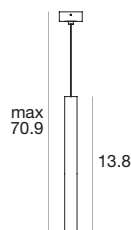

Baton_P | Pendant Luminaires | arrayLED | Driver remote | 3W 250mA

Ø 1.3