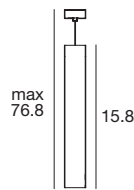

Baton_P | Pendant Luminaires | arrayLED | Driver remote | 7.3W 200mA

Ø 2.4 |