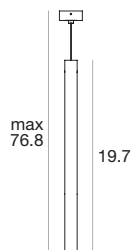

Baton_P | Pendant Luminaires | arrayLED | Driver remote | 3W 250mA

Ø 1.3

CRI 80

White Bk E64782	3000 K	325 lm	W	Flood	50
White Au E64783	3500 K	325 lm	T		
Black Au E64784	4000 K	351 lm	N		

Power supply options (remote only)

ECO30W-250	SOLO50W-250	SOLO100W-250
0-10V EldoLED ECOdrive 30W for 1-3 fixtures	0-10V EldoLED SOLOdrive 50W for 1-6 fixtures	0-10V EldoLED SOLOdrive 100W for 1-12 fixtures