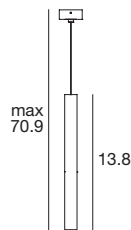

Baton_P | Pendant Luminaires | arrayLED | Driver remote | 3W 250mA

Ø 1.3 |