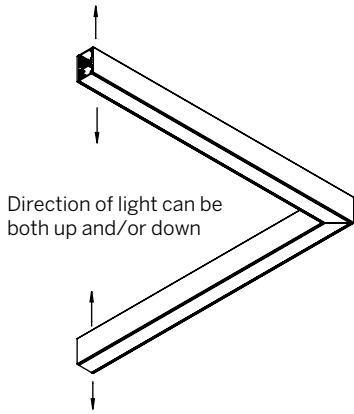

## PATTERN CORNER

WG-20LDI-SXX-P-...

Minimum Angle 30°  
Maximum Angle 180°

### SECTION

Direction of light can be both up and/or down

Mitered / Welded Housing  
Mitered Lens (OD, SD, MPL)

Mitered / Welded Housing  
Butted Louver (LL45)

Mitered / Welded Housing  
Butted Lens (NL16)