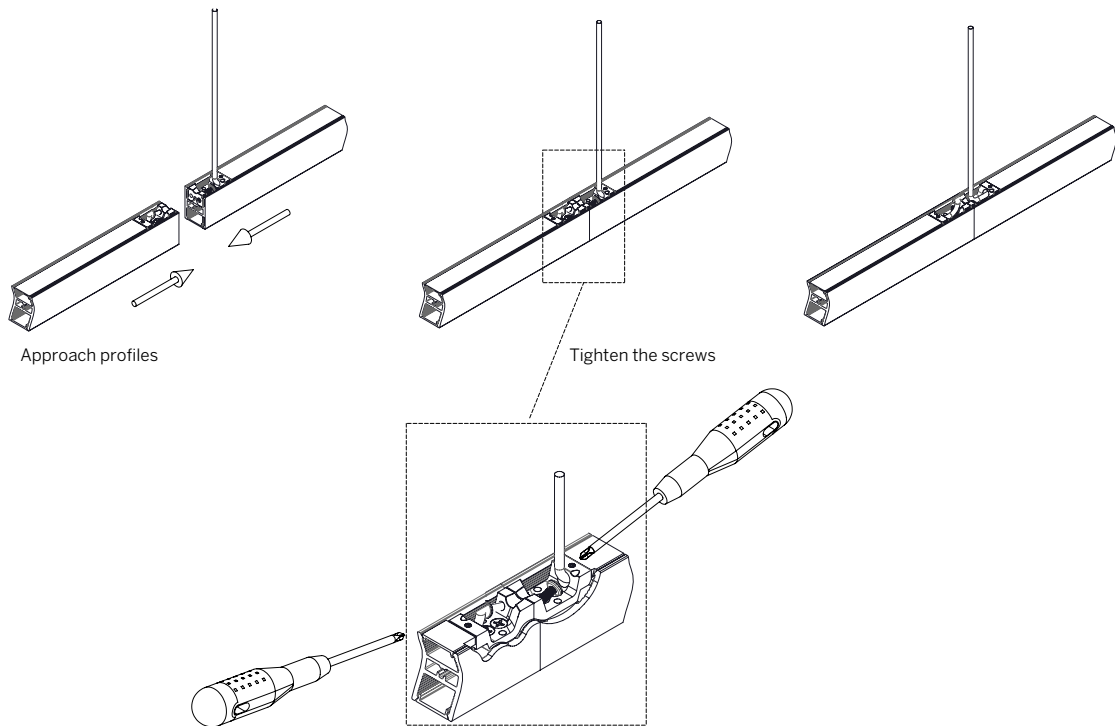

CROSS JOINER