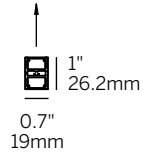

SECTION

Direction of light can be both up and/or down