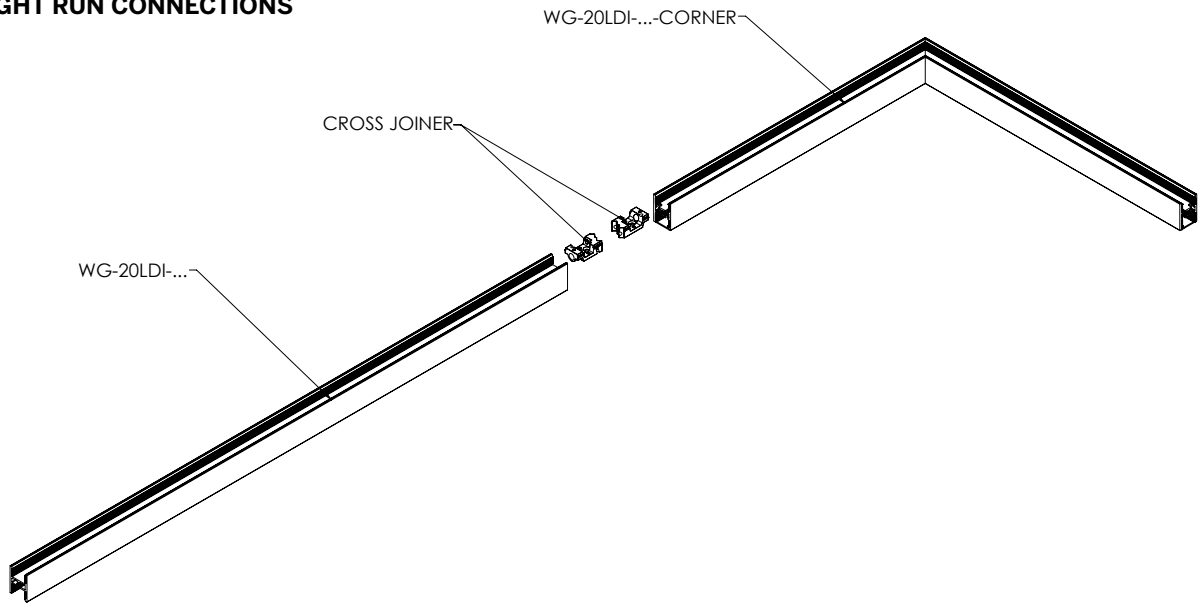

## PATTERN CORNER

WG-20LDI-SXX-P-...

Minimum Angle 30°  
Maximum Angle 180°

### SECTION

Direction of light can be both up and/or down

Mitered / Welded Housing  
Mitered Lens (OD, SD, MPL)

Mitered / Welded Housing  
Butted Louver (LL45)

Mitered / Welded Housing  
Butted Lens (NL16)

## CORNER + STRAIGHT RUN CONNECTIONS