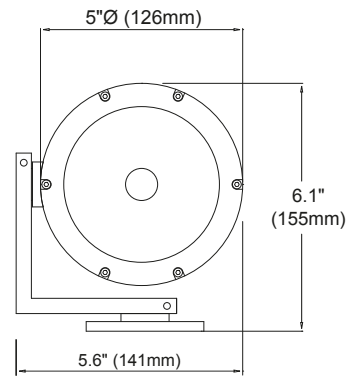

Toad Type X

Fairly large surface mounted exterior spotlight with lockable pan and tilt (available tilt $\pm 90^\circ$)

- Materials: Aluminum
- Color Temp: 2700K, 3000K, 3500K or 4000K
- Lamp: Xicato XTM or XIM 9mm or 19mm LES LED module
- Output: Please see table below. *Vibrant Series only available for 3000K*
- CRI Ra: ≥ 80 or ≥ 95 Artist
- IP Rating: IP66
- Optics: 4.4"Ø (111mm) optics. Please refer to the table below for beam options, accessories and ordering information.
- Finish: White (Standard) Pure White RAL 9010 30% gloss
Black (Standard) Powdercoat Matte Black 5% gloss
Custom paint and anodized finishes available
- Dimming: XTM EldoLED 0-10V, DMX or Wallbox control
XIM 0-10V
- Supply: XTM Constant current remote driver
XIM 48V DC
- Locking: 2.5mm Allen key required
- Available tilt: $\pm 90^\circ$
- Weight: 5.3lb (2.4kg)