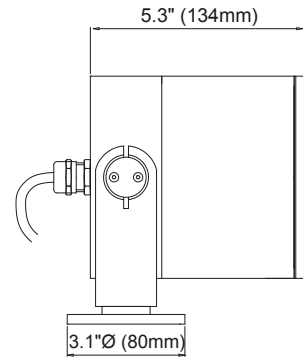

Toad Type X

Fairly large surface mounted exterior spotlight with lockable pan and tilt (available tilt $\pm 90^\circ$)

- Materials: Aluminum
- Color Temp: 2700K, 3000K, 3500K or 4000K
- Lamp: Xicato XTM or XIM 9mm or 19mm LES LED module
- Output: Please see table below. *Vibrant Series only available for 3000K*
- CRI Ra: ≥ 80 or ≥ 95 Artist
- IP Rating: IP66
- Optics: 4.4"Ø (111mm) optics. Please refer to the table below for beam options, accessories and ordering information.
- Finish: White (Standard) Pure White RAL 9010 30% gloss
Black (Standard) Powdercoat Matte Black 5% gloss
Custom paint and anodized finishes available
- Dimming: XTM EldoLED 0-10V, DMX or Wallbox control
XIM 0-10V
- Supply: XTM Constant current remote driver
XIM 48V DC
- Locking: 2.5mm Allen key required
- Available tilt: $\pm 90^\circ$
- Weight: 5.3lb (2.4kg)