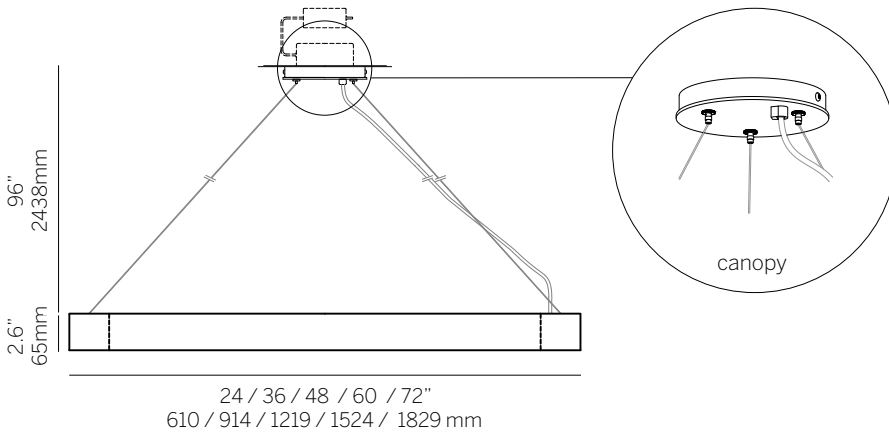

Ring U

The Ring U is for uplight only - where the requirement is to provide glare-free light that fills the space. Consider the many standard and custom modifications that can be used to make this a unique solution.

Center Canopy (standard)
(suspension varies with fixture size please confirm with factory)

Straight Cables

Notes

- ¹Nominal lumens
- ²82 CRI standard / 90 CRI available
- ³Canopy finish matches housing
- ⁴96" clear insulated cable standard

Model 1693

1693

Type

P Pendant

P

Size

24 24"
36 36"
48 48"
60 60"
72 72"

CustX