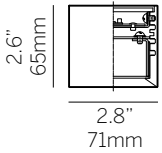

Center Canopy (standard)
(suspension varies with fixture size please confirm with factory)

Straight Cables

Notes

- ¹Nominal lumens
- ²82 CRI standard / 90 CRI available
- ³Canopy finish matches housing
- ⁴96" clear insulated cable standard

Model 1693

1693

Type

P Pendant

P

Size

24 24"
36 36"
48 48"
60 60"
72 72"

CustX