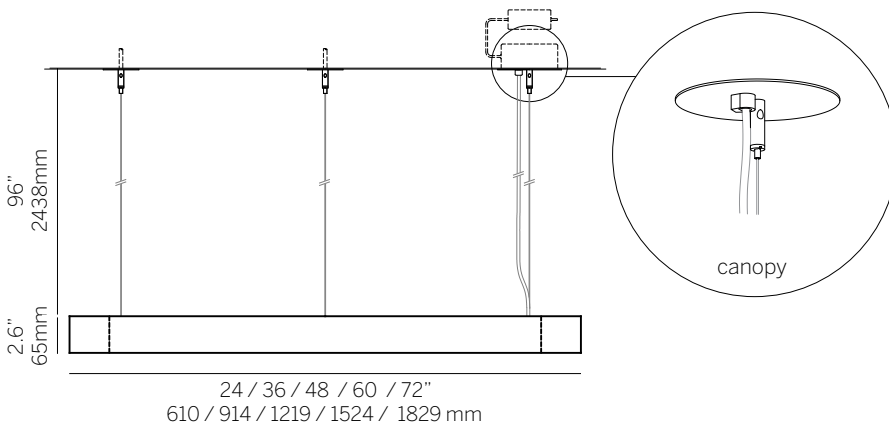

Center Canopy (standard)
(suspension varies with fixture size please confirm with factory)

Straight Cables

Notes

- ¹Nominal lumens
- ²82 CRI standard / 90 CRI available
- ³Canopy finish matches housing
- ⁴96" clear insulated cable standard

Model 1693

1693

Type

P Pendant

P

Size

24 24"
36 36"
48 48"
60 60"
72 72"

CustX