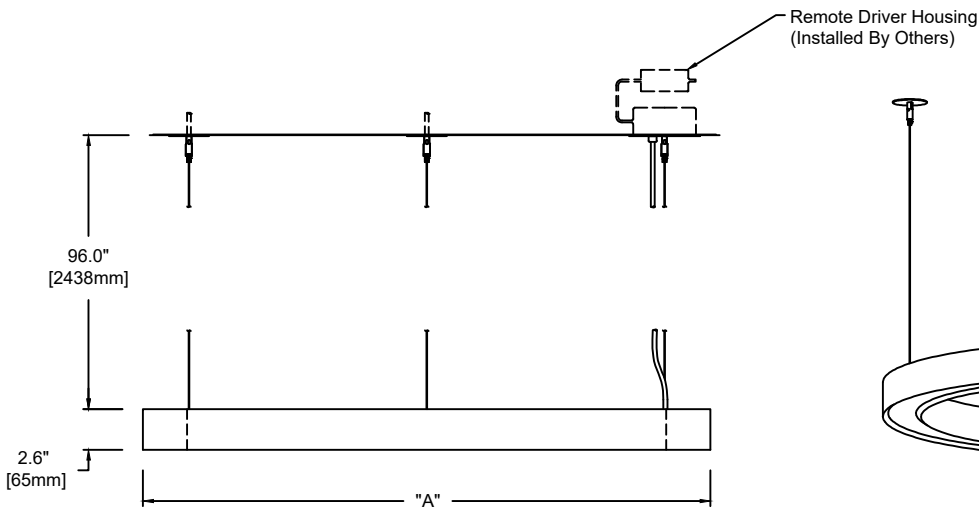

## TECHNICAL SHEET

**Ceiling Plate Detail - Typ. (2)**  
Scale: N.T.S.

**Ceiling Plate - Octagon Box Detail**  
Scale: N.T.S.

**Note:**  
Ceiling plate finish matches housing

**Straight Cables Mounting**  
Scale: N.T.S.