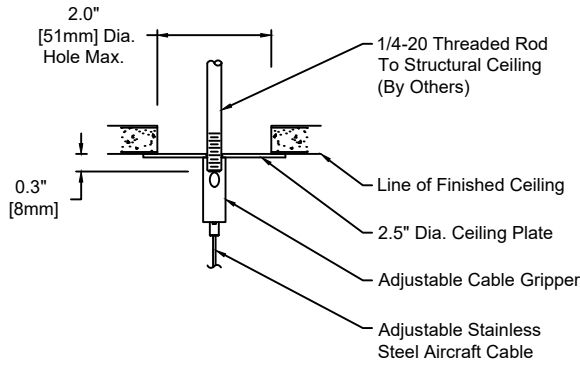

Ring U

TECHNICAL SHEET

Ceiling Plate Detail - Typ. (2)
Scale: N.T.S.