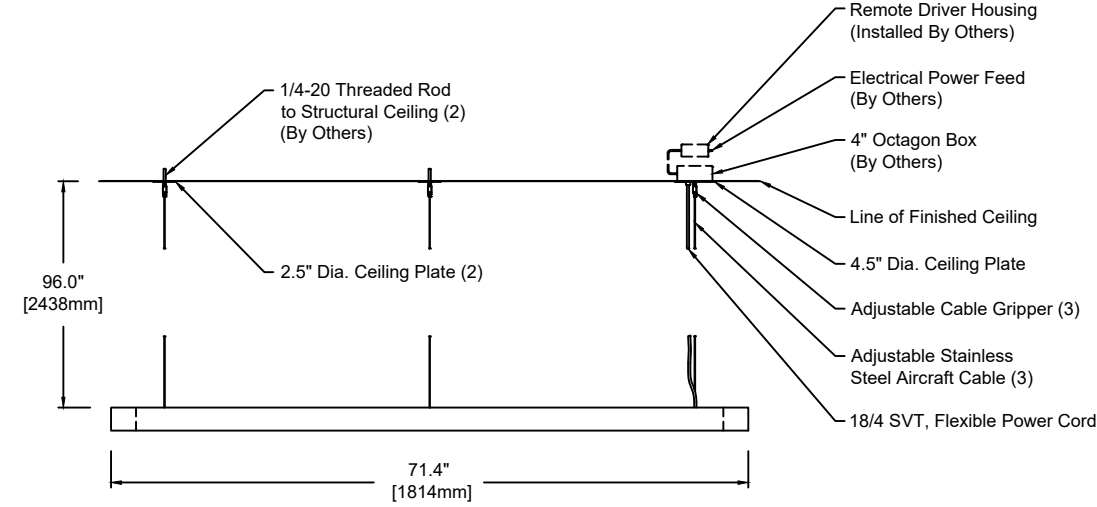

## TECHNICAL SHEET

PERSPECTIVE VIEW

Cross Section

Scale: N.T.S.

Drawing 1 of 2

Fixture Weight : 33 lbs

1693	P	72	M	830	U	S	SA	19	SC - CC
Model	Type	Size	Wattage	Color Temp	Voltage	Control	Diffuser	Finish	Options
P - Pendant	72"	L M RGB	827 - 2,700K 830 - 3,000K 835 - 3,500K 840 - 4,000K RGB - RGB	1 - 120 VAC only U - 120/277 V	S D010 DFPN L3DAE L3D0E DMX	SA - Satin Clear Acrylic	19 - Painted Anodized Aluminum - RAL 9006 Matte 21 - Painted White - RAL 9010 Matte 26 - Painted Black - RAL 9005 Matte 22 - Painted Custom Color	SC - Straight Cables CC - Clear Insulated Cable (Standard) WC - White Cable BC - Black Cable	

Technical Data:  
 Form - linear, Operating voltage: 24VDC  
 Color rendering index Ra min: 82 CRI, Available in 90 CRI  
 Viewing angle: 110°  
 Lifetime - L70: 60,000h  
 Working temperature: -20°C to 60°C (-4°F to 140°F)