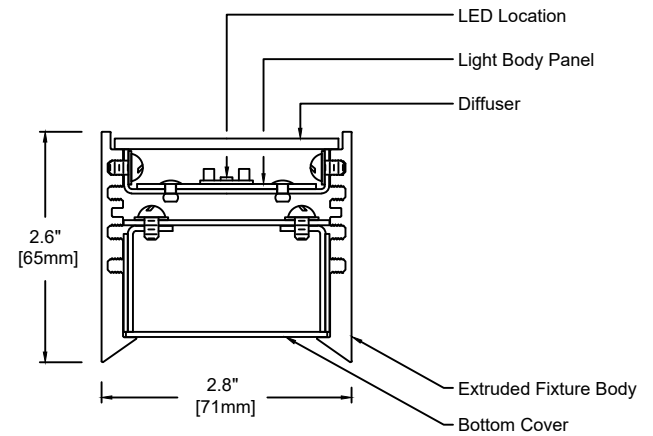

## TECHNICAL SHEET

PERSPECTIVE VIEW

Cross Section

Scale: N.T.S.

Drawing 1 of 2

Fixture Weight : 33 lbs

1693	P	72	M	830	U	S	SA	19	SC - CC
Model	Type	Size	Wattage	Color Temp	Voltage	Control	Diffuser	Finish	Options
P - Pendant	72"	L M RGB	827 - 2,700K 830 - 3,000K 835 - 3,500K 840 - 4,000K RGB - RGB	1 - 120 VAC only U - 120/277 V	S D010 DFPN L3DAE L3D0E DMX	SA - Satin Clear Acrylic	19 - Painted Anodized Aluminum - RAL 9006 Matte 21 - Painted White - RAL 9010 Matte 26 - Painted Black - RAL 9005 Matte 22 - Painted Custom Color	SC - Straight Cables CC - Clear Insulated Cable (Standard) WC - White Cable BC - Black Cable	

Technical Data:  
 Form - linear, Operating voltage: 24VDC  
 Color rendering index Ra min: 82 CRI, Available in 90 CRI  
 Viewing angle: 110°  
 Lifetime - L70: 60,000h  
 Working temperature: -20°C to 60°C (-4°F to 140°F)

Wattage "RGB" - 195 Watt / 5,076 lm

Technical Data for RGB:  
 Form - tape, Operating voltage: 24VDC  
 Viewing angle: 120°  
 Lifetime - L70: 50,000h  
 Working temperature: -30°C to 75°C (-22°F to 167°F)