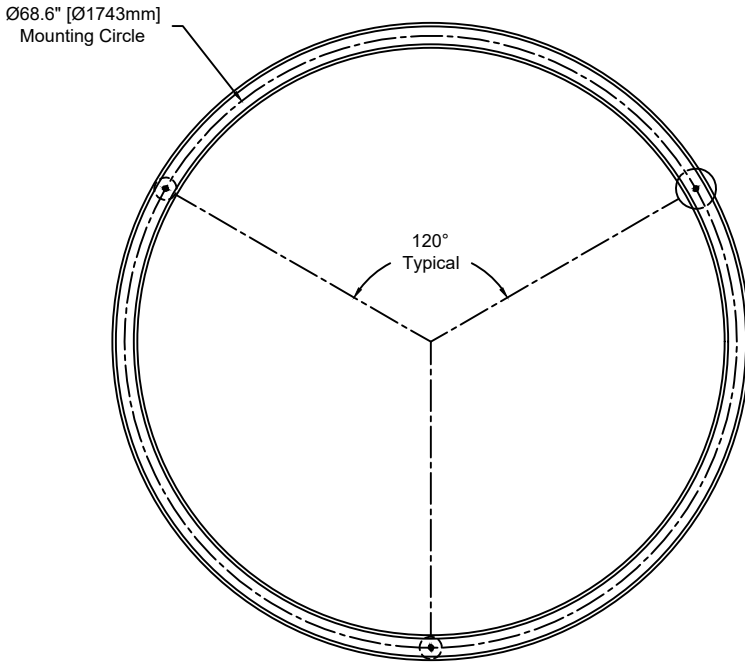

## TECHNICAL SHEET

PERSPECTIVE VIEW

Cross Section

Scale: N.T.S.

Drawing 1 of 2

Fixture Weight : 33 lbs

1693	P	72	M	830	U	S	SA	19	SC - CC
Model	Type	Size	Wattage	Color Temp	Voltage	Control	Diffuser	Finish	Options
P - Pendant	72"	L M RGB	827 - 2,700K 830 - 3,000K 835 - 3,500K 840 - 4,000K RGB - RGB	1 - 120 VAC only U - 120/277 V	S D010 DFPN L3DAE L3D0E DMX	SA - Satin Clear Acrylic	19 - Painted Anodized Aluminum - RAL 9006 Matte 21 - Painted White - RAL 9010 Matte 26 - Painted Black - RAL 9005 Matte 22 - Painted Custom Color	SC - Straight Cables CC - Clear Insulated Cable (Standard) WC - White Cable BC - Black Cable	

Technical Data:  
 Form - linear, Operating voltage: 24VDC  
 Color rendering index Ra min: 82 CRI, Available in 90 CRI  
 Viewing angle: 110°  
 Lifetime - L70: 60,000h  
 Working temperature: -20°C to 60°C (-4°F to 140°F)

Wattage "RGB" - 195 Watt / 5,076 lm

Technical Data for RGB:  
 Form - tape, Operating voltage: 24VDC  
 Viewing angle: 120°  
 Lifetime - L70: 50,000h  
 Working temperature: -30°C to 75°C (-22°F to 167°F)

Drawing 2 of 2

Series: 1693

Wire Gauge	Osram			Lutron	
	≤48W	≤72W	≤96W	≤40W	≤96W
#18AWG	37'	25'	18'	15'	25'
#16AWG	59'	39'	29'	25'	40'
#14AWG	95'	63'	47'	40'	60'