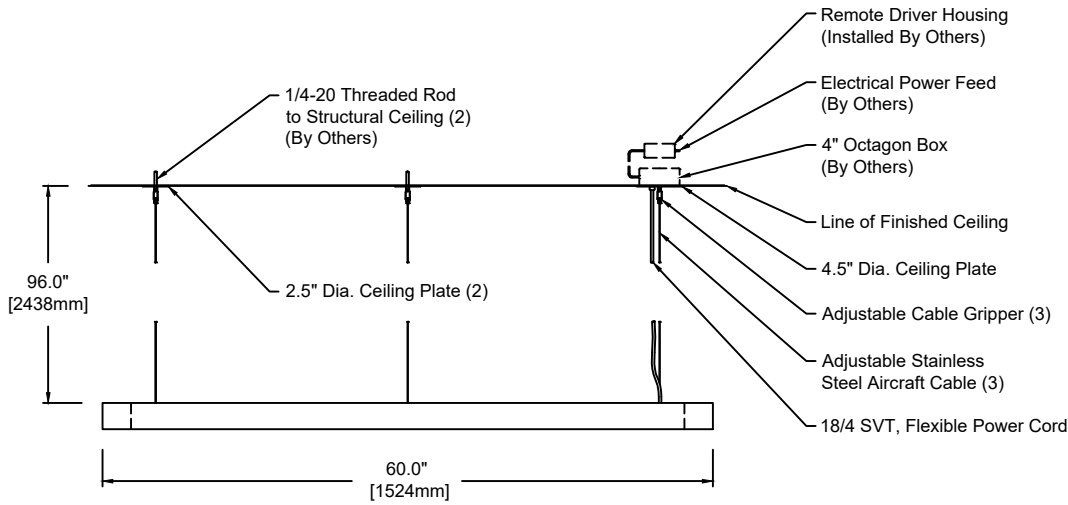

## TECHNICAL SHEET

PERSPECTIVE VIEW

Cross Section  
Scale: N.T.S.

Drawing 1 of 2

Fixture Weight : 28 lbs

1693	P	60	M	830	U	S	SA	19	SC - CC
<b>Model</b>	<b>Type</b>	<b>Size</b>	<b>Wattage</b>	<b>Color Temp</b>	<b>Voltage</b>	<b>Control</b>	<b>Diffuser</b>	<b>Finish</b>	<b>Options</b>
P - Pendant	60"	L M RGB	827 - 2,700K 830 - 3,000K 835 - 3,500K 840 - 4,000K RGB - RGB	1 - 120 VAC only U - 120/277 V	S D010 DFPN L3DAE L3D0E DMX	SA - Satin Clear Acrylic	19 - Painted Anodized Aluminum - RAL 9006 Matte 21 - Painted White - RAL 9010 Matte 26 - Painted Black - RAL 9005 Matte 22 - Painted Custom Color	SC - Straight Cables CC - Clear Insulated Cable (Standard) WC - White Cable BC - Black Cable	

Technical Data:  
Form - linear, Operating voltage: 24VDC  
Color rendering index Ra min: 82 CRI, Available in 90 CRI  
Viewing angle: 110°  
Lifetime - L70: 60,000h  
Working temperature: -20°C to 60°C (-4°F to 140°F)