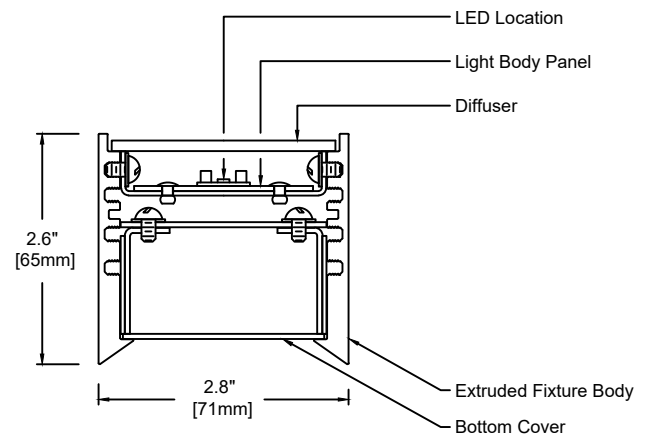

## TECHNICAL SHEET

PERSPECTIVE VIEW

Cross Section  
Scale: N.T.S.

Drawing 1 of 2

Fixture Weight : 28 lbs

1693	P	60	M	830	U	S	SA	19	SC - CC
<b>Model</b>	<b>Type</b>	<b>Size</b>	<b>Wattage</b>	<b>Color Temp</b>	<b>Voltage</b>	<b>Control</b>	<b>Diffuser</b>	<b>Finish</b>	<b>Options</b>
P - Pendant	60"	L M RGB	827 - 2,700K 830 - 3,000K 835 - 3,500K 840 - 4,000K RGB - RGB	1 - 120 VAC only U - 120/277 V	S D010 DFPN L3DAE L3D0E DMX	SA - Satin Clear Acrylic	19 - Painted Anodized Aluminum - RAL 9006 Matte 21 - Painted White - RAL 9010 Matte 26 - Painted Black - RAL 9005 Matte 22 - Painted Custom Color	SC - Straight Cables CC - Clear Insulated Cable (Standard) WC - White Cable BC - Black Cable	

Technical Data:  
Form - linear, Operating voltage: 24VDC  
Color rendering index Ra min: 82 CRI, Available in 90 CRI  
Viewing angle: 110°  
Lifetime - L70: 60,000h  
Working temperature: -20°C to 60°C (-4°F to 140°F)

Wattage "RGB" - 162 Watt / 4,230 lm

Technical Data for RGB:  
Form - tape, Operating voltage: 24VDC  
Viewing angle: 120°  
Lifetime - L70: 50,000h  
Working temperature: -30°C to 75°C (-22°F to 167°F)