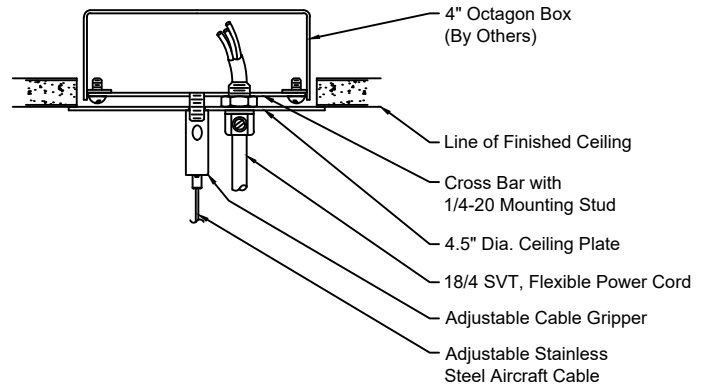

Ceiling Plate - Octagon Box Detail
Scale: N.T.S.

Note:
Ceiling plate finish matches housing