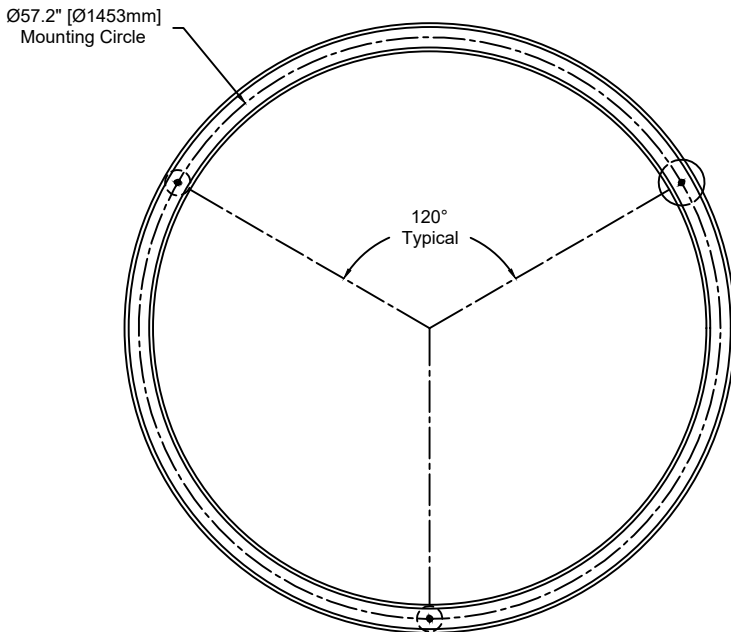

## TECHNICAL SHEET

PERSPECTIVE VIEW

Cross Section  
Scale: N.T.S.

Drawing 1 of 2

Fixture Weight : 28 lbs

1693	P	60	M	830	U	S	SA	19	SC - CC
<b>Model</b>	<b>Type</b>	<b>Size</b>	<b>Wattage</b>	<b>Color Temp</b>	<b>Voltage</b>	<b>Control</b>	<b>Diffuser</b>	<b>Finish</b>	<b>Options</b>
P - Pendant	60"	L M RGB	827 - 2,700K 830 - 3,000K 835 - 3,500K 840 - 4,000K RGB - RGB	1 - 120 VAC only U - 120/277 V	S D010 DFPN L3DAE L3D0E DMX	SA - Satin Clear Acrylic	19 - Painted Anodized Aluminum - RAL 9006 Matte 21 - Painted White - RAL 9010 Matte 26 - Painted Black - RAL 9005 Matte 22 - Painted Custom Color	SC - Straight Cables CC - Clear Insulated Cable (Standard) WC - White Cable BC - Black Cable	

Technical Data:  
Form - linear, Operating voltage: 24VDC  
Color rendering index Ra min: 82 CRI, Available in 90 CRI  
Viewing angle: 110°  
Lifetime - L70: 60,000h  
Working temperature: -20°C to 60°C (-4°F to 140°F)

Wattage "RGB" - 162 Watt / 4,230 lm

Technical Data for RGB:  
Form - tape, Operating voltage: 24VDC  
Viewing angle: 120°  
Lifetime - L70: 50,000h  
Working temperature: -30°C to 75°C (-22°F to 167°F)

Drawing 2 of 2

Series: 1693

Wire Gauge	Osram			Lutron	
	≤48W	≤72W	≤96W	≤40W	≤96W
#18AWG	37'	25'	18'	15'	25'
#16AWG	59'	39'	29'	25'	40'
#14AWG	95'	63'	47'	40'	60'