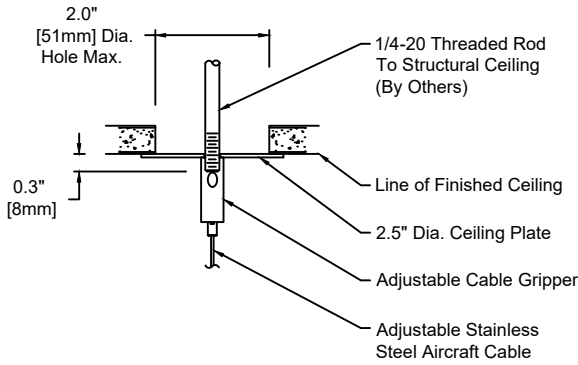

Ring U

TECHNICAL SHEET

Ceiling Plate Detail - Typ. (2)
Scale: N.T.S.