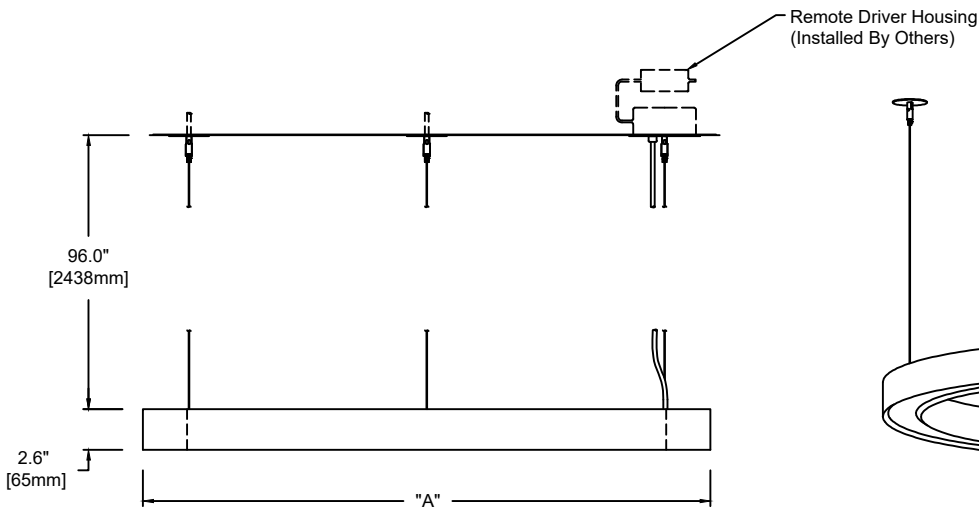

## TECHNICAL SHEET

Ceiling Plate Detail - Typ. (2)  
Scale: N.T.S.

Ceiling Plate - Octagon Box Detail  
Scale: N.T.S.

**Note:**  
Ceiling plate finish matches housing

Straight Cables Mounting  
Scale: N.T.S.