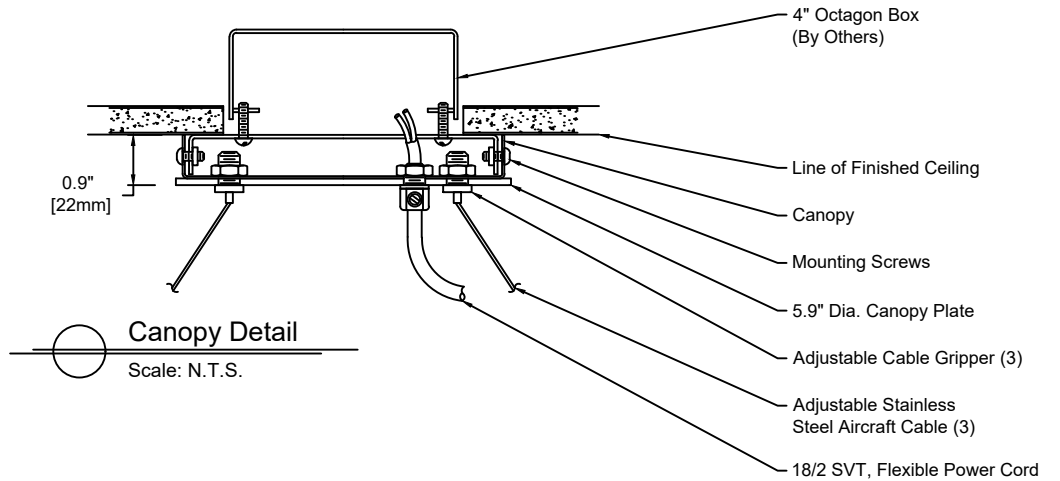

Ring U

TECHNICAL SHEET

PERSPECTIVE VIEW

Cross Section

Scale: N.T.S.

Drawing 1 of 2

Fixture Weight : 11 lbs

1693	P	24	M	830	U	S	SA	19	CE - CC
Model	Type	Size	Wattage	Color Temp	Voltage	Control	Diffuser	Finish	Options
P - Pendant	24"	L M RGB	827 - 2,700K 830 - 3,000K 835 - 3,500K 840 - 4,000K RGB - RGB	1 - 120 VAC only U - 120/277 V	S D010 DFPN L3DAE L3D0E DMX	SA - Satin Clear Acrylic	19 - Painted Anodized Aluminum - RAL 9006 Matte 21 - Painted White - RAL 9010 Matte 26 - Painted Black - RAL 9005 Matte 22 - Painted Custom Color	CE - Center Canopy CC - Clear Insulated Cable (Standard) WC - White Cable BC - Black Cable	

Wattage "RGB" - 60 Watt / 1,551 lm

Technical Data for RGB:
Form - tape, Operating voltage: 24VDC
Viewing angle: 120°
Lifetime - L70: 50,000h
Working temperature: -30°C to 75°C (-22°F to 167°F)

Remote Drivers:
Max. wiring distance / Load

Wire Gauge	≤48W	Osram ≤72W	≤96W	Lutron ≤40W	≤96W
#18AWG	37'	25'	18'	15'	25'
#16AWG	59'	39'	29'	25'	40'
#14AWG	95'	63'	47'	40'	60'

Ring U

TECHNICAL SHEET

Canopy Detail
Scale: N.T.S.

Note:
Canopy finish matches housing