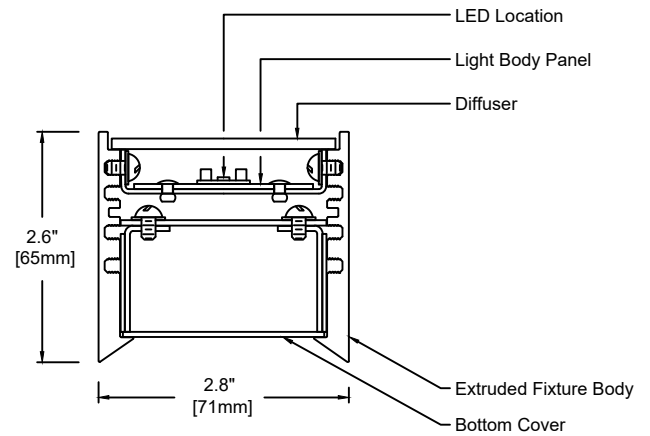

Ring U

TECHNICAL SHEET

PERSPECTIVE VIEW

Cross Section

Scale: N.T.S.

Drawing 1 of 2

Fixture Weight : 11 lbs

1693	P	24	M	830	U	S	SA	19	CE - CC
Model	Type	Size	Wattage	Color Temp	Voltage	Control	Diffuser	Finish	Options
P - Pendant	24"	L M RGB	827 - 2,700K 830 - 3,000K 835 - 3,500K 840 - 4,000K RGB - RGB	1 - 120 VAC only U - 120/277 V	S D010 DFPN L3DAE L3D0E DMX	SA - Satin Clear Acrylic	19 - Painted Anodized Aluminum - RAL 9006 Matte 21 - Painted White - RAL 9010 Matte 26 - Painted Black - RAL 9005 Matte 22 - Painted Custom Color	CE - Center Canopy CC - Clear Insulated Cable (Standard) WC - White Cable BC - Black Cable	

Wattage "L" - 17 Watt
2,700K - 2,267 lm
3,000K - 2,267 lm
3,500K - 2,358 lm
4,000K - 2,403 lm

Wattage "M" - 34 Watt
2,700K - 4,211 lm
3,000K - 4,211 lm
3,500K - 4,386 lm
4,000K - 4,471 lm

Technical Data:
Form - linear, Operating voltage: 24VDC
Color rendering index Ra min: 82 CRI, Available in 90 CRI
Viewing angle: 110°
Lifetime - L70: 60,000h
Working temperature: -20°C to 60°C (-4°F to 140°F)

Wattage "RGB" - 60 Watt / 1,551 lm

Technical Data for RGB:
Form - tape, Operating voltage: 24VDC
Viewing angle: 120°
Lifetime - L70: 50,000h
Working temperature: -30°C to 75°C (-22°F to 167°F)

Remote Drivers:
Max. wiring distance / Load