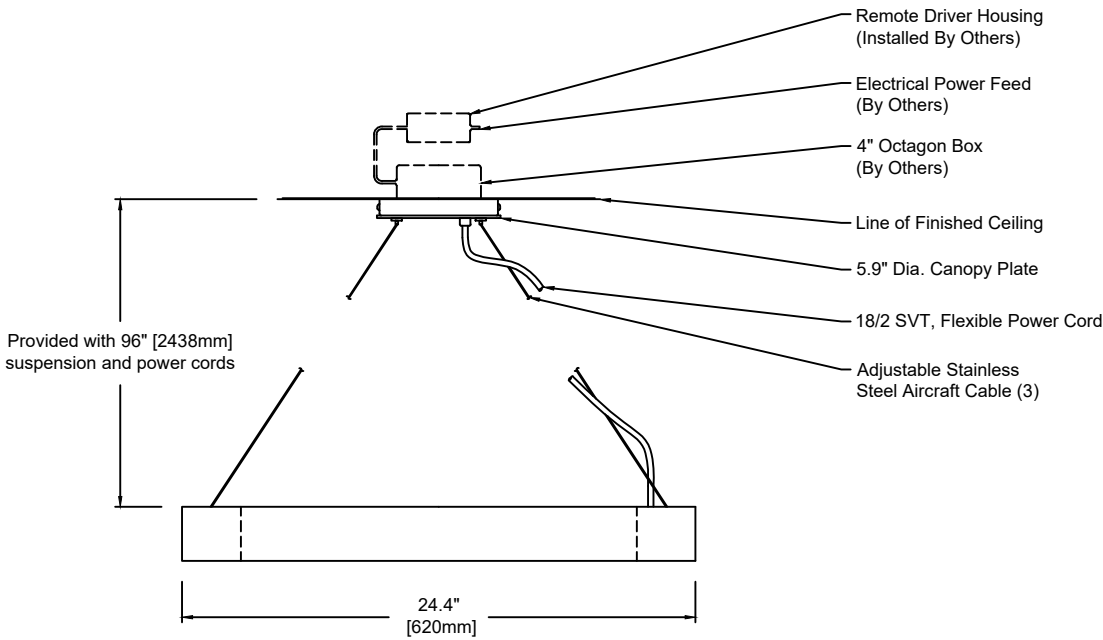

Ring U

TECHNICAL SHEET

PERSPECTIVE VIEW

Cross Section

Scale: N.T.S.

Drawing 1 of 2

Fixture Weight : 11 lbs

1693	P	24	M	830	U	S	SA	19	CE - CC
Model	Type	Size	Wattage	Color Temp	Voltage	Control	Diffuser	Finish	Options
P - Pendant	24"	L M RGB	827 - 2,700K 830 - 3,000K 835 - 3,500K 840 - 4,000K RGB - RGB	1 - 120 VAC only U - 120/277 V	S D010 DFPN L3DAE L3D0E DMX	SA - Satin Clear Acrylic	19 - Painted Anodized Aluminum - RAL 9006 Matte 21 - Painted White - RAL 9010 Matte 26 - Painted Black - RAL 9005 Matte 22 - Painted Custom Color	CE - Center Canopy CC - Clear Insulated Cable (Standard) WC - White Cable BC - Black Cable	

Wattage "L" - 17 Watt
2,700K - 2,267 lm
3,000K - 2,267 lm
3,500K - 2,358 lm
4,000K - 2,403 lm

Wattage "M" - 34 Watt
2,700K - 4,211 lm
3,000K - 4,211 lm
3,500K - 4,386 lm
4,000K - 4,471 lm

Technical Data:
Form - linear, Operating voltage: 24VDC
Color rendering index Ra min: 82 CRI, Available in 90 CRI
Viewing angle: 110°
Lifetime - L70: 60,000h
Working temperature: -20°C to 60°C (-4°F to 140°F)

Wattage "RGB" - 60 Watt / 1,551 lm

Technical Data for RGB:
Form - tape, Operating voltage: 24VDC
Viewing angle: 120°
Lifetime - L70: 50,000h
Working temperature: -30°C to 75°C (-22°F to 167°F)

Remote Drivers:
Max. wiring distance / Load