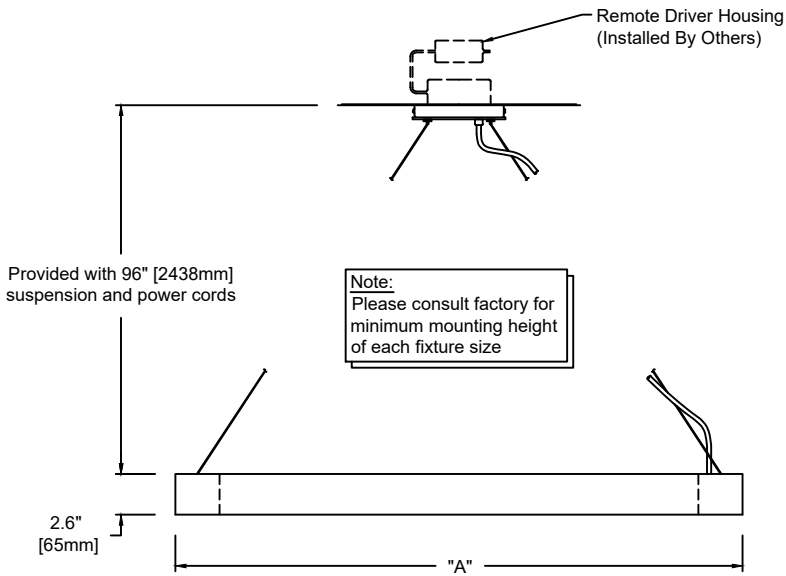

Ring U

TECHNICAL SHEET

PERSPECTIVE VIEW

Cross Section

Scale: N.T.S.

Drawing 1 of 2

Fixture Weight : 11 lbs

1693	P	24	M	830	U	S	SA	19	CE - CC
Model	Type	Size	Wattage	Color Temp	Voltage	Control	Diffuser	Finish	Options
P - Pendant	24"	L M RGB	827 - 2,700K 830 - 3,000K 835 - 3,500K 840 - 4,000K RGB - RGB	1 - 120 VAC only U - 120/277 V	S D010 DFPN L3DAE L3D0E DMX	SA - Satin Clear Acrylic	19 - Painted Anodized Aluminum - RAL 9006 Matte 21 - Painted White - RAL 9010 Matte 26 - Painted Black - RAL 9005 Matte 22 - Painted Custom Color	CE - Center Canopy CC - Clear Insulated Cable (Standard) WC - White Cable BC - Black Cable	

Wattage "RGB" - 60 Watt / 1,551 lm

Technical Data for RGB:
Form - tape, Operating voltage: 24VDC
Viewing angle: 120°
Lifetime - L70: 50,000h
Working temperature: -30°C to 75°C (-22°F to 167°F)

Remote Drivers:
Max. wiring distance / Load

Wire Gauge	≤48W	Osram ≤72W	≤96W	Lutron ≤40W	≤96W
#18AWG	37'	25'	18'	15'	25'
#16AWG	59'	39'	29'	25'	40'
#14AWG	95'	63'	47'	40'	60'

Ring U

TECHNICAL SHEET

Canopy Detail
Scale: N.T.S.

Note:
Canopy finish matches housing