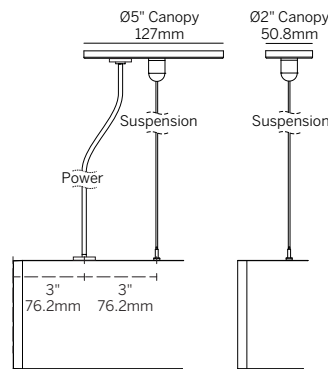

Housing	Precision extruded aluminum for true dimensions and tolerances Snap-in flush lens for seamless integrated appearance Standard and tailored lengths including corners, in suspended configurations Finishes: white, black, silver and custom
Integration	Ceiling canopy mounts to any ceiling surface
Distribution	High angle illumination linear downlight
LED	>90 CRI, 3-Step MacAdam, 2700-4000K static white 3W - 15W per foot, 180 nominal lumens per watt average, constant current Tuneable white 2200-4000K, 80 nominal lumens per watt average RGBW, 50 nominal lumens per watt L70 (TM21 Projected 85C) Static White / Tunable White = 72,000 hours, RGBW = 50,000 hours
Optic	OD - Snap-in flush satin opal acrylic for even illumination DD - Snap-in 1" drop diffuser for wide distribution
Driver	Compatible with quality constant current drivers
Connectivity	POE Wireless
Weight	4lbs per foot
Operating Temp	Suitable for operation in maximum ambient temperature of 35C (95F)
Warranty	5-year Limited (see complete company warranty information)
Certifications	ETL and ETL-C for dry and damp location, CE, Chicago plenum
Voltages	120-277VAC

Lenses/Accessories

Power Feed + Suspension