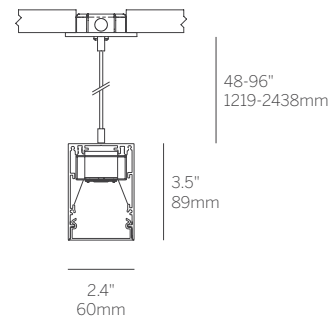

Suspended / Drop Diffuser (60LDL...DD)