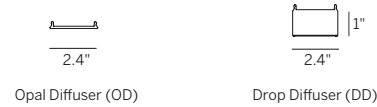

Housing	Precision extruded aluminum for true dimensions and tolerances Snap-in flush lens for seamless integrated appearance Standard and tailored lengths including corners, in suspended configurations Finishes: white, black, silver and custom
Integration	Ceiling canopy mounts to any ceiling surface
Distribution	High angle illumination linear downlight
LED	>90 CRI, 3-Step MacAdam, 2700-4000K static white 3W - 15W per foot, 180 nominal lumens per watt average, constant current Tuneable white 2200-4000K, 80 nominal lumens per watt average RGBW, 50 nominal lumens per watt L70 (TM21 Projected 85C) Static White / Tunable White = 72,000 hours, RGBW = 50,000 hours
Optic	OD - Snap-in flush satin opal acrylic for even illumination DD - Snap-in 1" drop diffuser for wide distribution
Driver	Compatible with quality constant current drivers
Connectivity	POE Wireless
Weight	4lbs per foot
Operating Temp	Suitable for operation in maximum ambient temperature of 35C (95F)
Warranty	5-year Limited (see complete company warranty information)
Certifications	ETL and ETL-C for dry and damp location, CE, Chicago plenum
Voltages	120-277VAC

Lenses/Accessories

Power Feed + Suspension