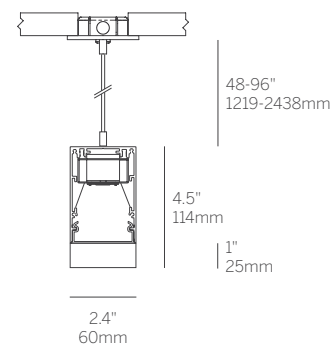

60 Linear Suspended Flush Lens

- 2.4" aperture, integrated solution that is compatible with all ceiling types
- Standard and tailored run lengths, including corners, in suspended configurations
- Flush lens for wide angle, even illumination
- Multiple control and connectivity options
- Consistent LED technology used throughout the Whitegoods product range
- Flexible design allows for installation from below with separate housing and gear tray for ease of installation and maintenance
- Flicker-free full range dimming with standard driver (Eldoled)
- Manufactured in the USA

Housing	Precision extruded aluminum for true dimensions and tolerances Snap-in flush lens for seamless integrated appearance Standard and tailored lengths including corners, in suspended configurations Finishes: white, black, silver and custom
Integration	Ceiling canopy mounts to any ceiling surface
Distribution	High angle illumination linear downlight
LED	>90 CRI, 3-Step MacAdam, 2700-4000K static white 3W - 15W per foot, 180 nominal lumens per watt average, constant current Tuneable white 2200-4000K, 80 nominal lumens per watt average RGBW, 50 nominal lumens per watt L70 (TM21 Projected 85C) Static White / Tunable White = 72,000 hours, RGBW = 50,000 hours
Optic	OD - Snap-in flush satin opal acrylic for even illumination DD - Snap-in 1" drop diffuser for wide distribution
Driver	Compatible with quality constant current drivers
Connectivity	POE Wireless
Weight	4lbs per foot
Operating Temp	Suitable for operation in maximum ambient temperature of 35C (95F)
Warranty	5-year Limited (see complete company warranty information)
Certifications	ETL and ETL-C for dry and damp location, CE, Chicago plenum
Voltages	120-277VAC

Lenses/Accessories