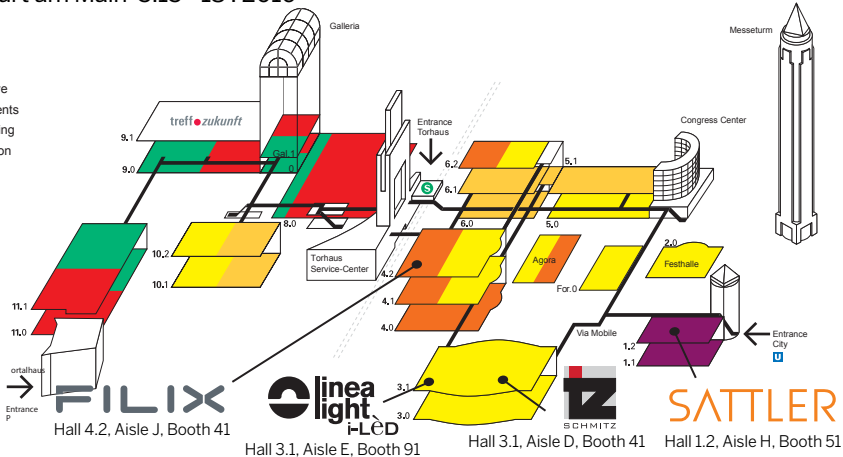

light+building

Frankfurt am Main 3.13 - 18. 2016

inter•lux

- Lighting
- Lighting
- Decorative
- Components
- Engineering
- Automation

See Inter-lux + Our Partners

Wednesday, March 16

Inter-lux Tour Day for all US attendees

10:00 a.m. Leave for Fair

**11:15 a.m. Meet at the Fair central plaza
just outside Hall 1 entry**

12:00 p.m. Meet Sattler, Hall 1.2, Aisle H, Booth 51

1:30 p.m. Meet Filix, Hall 4.2, Aisle J, Booth 41

2:45 p.m. Meet Schmitz, Hall 3.1, Aisle D, Booth 41

3:45 p.m. Meet Linea Light, Hall 3.1, Aisle E, Booth 91

5:00 p.m. Back to Sattler for a US Chillout Social

10:00 p.m. O'Reilly's nightcap

Highlights

Join us for Happy Hour Nightly

-Schmitz Booth Party Sun - Wed

-Sattler Booth Party Sun - Wed

-LineaLight Booth Party Sun - Thurs

IALD Happy Hour

Tues, March 15, 4:00 p.m.

US Chillout Social at Sattler

Wed, March 16, 5:00 p.m