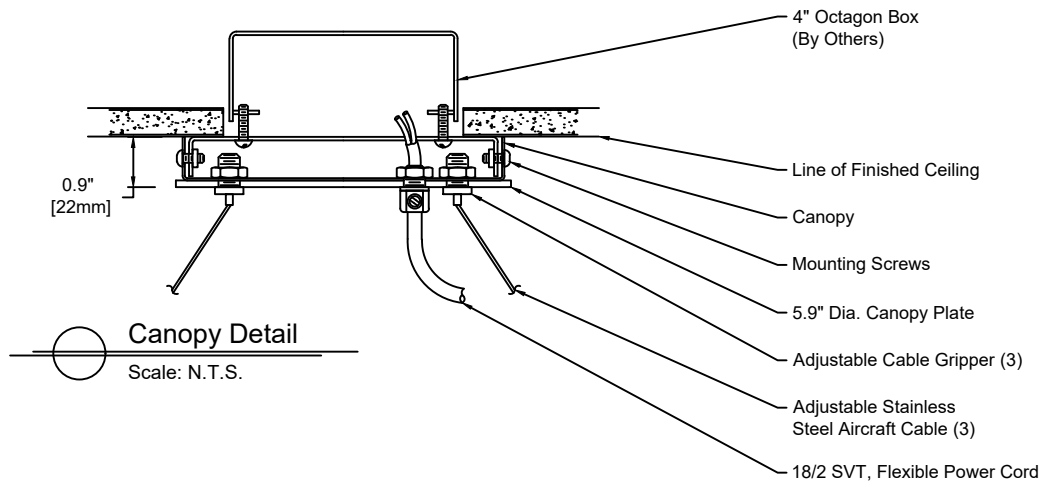

Ring D

TECHNICAL SHEET

PERSPECTIVE VIEW

Cross Section

Scale: N.T.S.

Drawing 1 of 2

Fixture Weight : 22 lbs

1691	P	48	M	830	U	S	SW	19	CE - CC
Model	Type	Size	Wattage	Color Temp	Voltage	Control	Diffuser	Finish	Options
P - Pendant		48"	L M RGB	827 - 2,700K 830 - 3,000K 835 - 3,500K 840 - 4,000K RGB - RGB	1 - 120 VAC only U - 120/277 V	S D010 DFPN L3DAE L3D0E DMX	SW - Satin Opal Acrylic	19 - Painted Anodized Aluminum - RAL 9006 Matte 21 - Painted White - RAL 9010 Matte 26 - Painted Black - RAL 9005 Matte 22 - Painted Custom Color	CE - Center Canopy CC - Clear Insulated Cable (Standard) WC - White Cable BC - Black Cable

Wattage "RGB" - 125 Watt / 3,243 lm

Technical Data for RGB:
Form - tape, Operating voltage: 24VDC
Viewing angle: 120°
Lifetime - L70: 50,000h
Working temperature: -30°C to 75°C (-22°F to 167°F)

Remote Drivers:
Max. wiring distance / Load

Wire Gauge	≤48W	Osram ≤72W	≤96W	≤40W	Lutron ≤96W
#18AWG	37'	25'	18'	15'	25'
#16AWG	59'	39'	29'	25'	40'
#14AWG	95'	63'	47'	40'	60'

Ring D

TECHNICAL SHEET

Canopy Detail

Scale: N.T.S.

Note:
Canopy finish matches housing