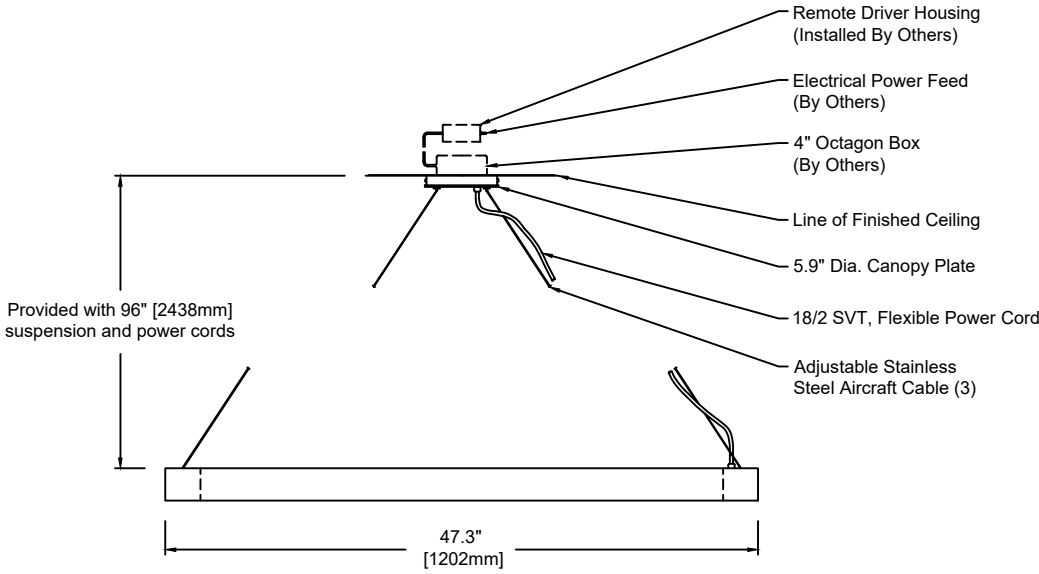

Ring D

TECHNICAL SHEET

PERSPECTIVE VIEW

Cross Section

Scale: N.T.S.

Drawing 1 of 2

Fixture Weight : 22 lbs

1691	P	48	M	830	U	S	SW	19	CE - CC
Model	Type	Size	Wattage	Color Temp	Voltage	Control	Diffuser	Finish	Options
P - Pendant		48"	L M RGB	827 - 2,700K 830 - 3,000K 835 - 3,500K 840 - 4,000K RGB - RGB	1 - 120 VAC only U - 120/277 V	S D010 DFPN L3DAE L3D0E DMX	SW - Satin Opal Acrylic	19 - Painted Anodized Aluminum - RAL 9006 Matte 21 - Painted White - RAL 9010 Matte 26 - Painted Black - RAL 9005 Matte 22 - Painted Custom Color	CE - Center Canopy CC - Clear Insulated Cable (Standard) WC - White Cable BC - Black Cable

Wattage "L" - 35 Watt
2,700K - 4,667 lm
3,000K - 4,667 lm
3,500K - 4,854 lm
4,000K - 4,947 lm

Wattage "M" - 70 Watt
2,700K - 8,669 lm
3,000K - 8,669 lm
3,500K - 9,030 lm
4,000K - 9,205 lm

Technical Data:
Form - linear, Operating voltage: 24VDC
Color rendering index Ra min: 82 CRI, Available in 90 CRI
Viewing angle: 110°
Lifetime - L70: 60,000h
Working temperature: -20°C to 60°C (-4°F to 140°F)

Wattage "RGB" - 125 Watt / 3,243 lm

Technical Data for RGB:
Form - tape, Operating voltage: 24VDC
Viewing angle: 120°
Lifetime - L70: 50,000h
Working temperature: -30°C to 75°C (-22°F to 167°F)

Remote Drivers:
Max. wiring distance / Load