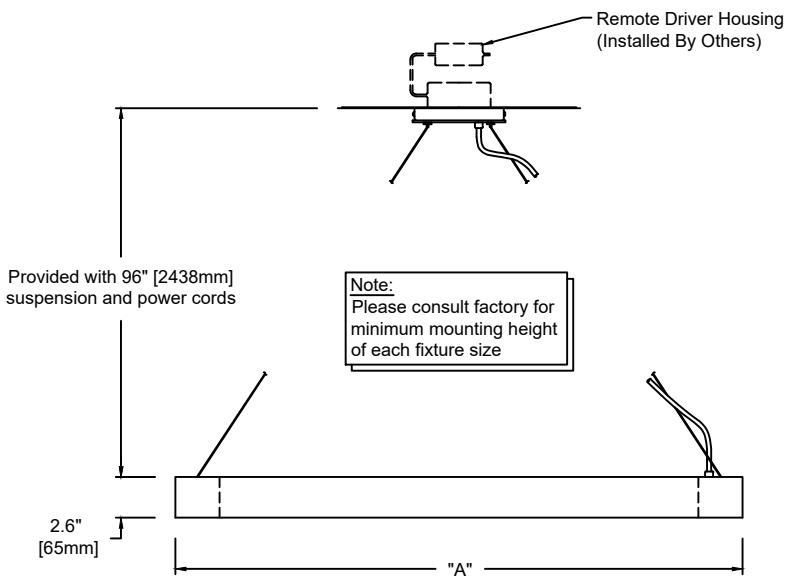

Ring D

TECHNICAL SHEET

PERSPECTIVE VIEW

Cross Section

Scale: N.T.S.

Drawing 1 of 2

Fixture Weight : 22 lbs

1691	P	48	M	830	U	S	SW	19	CE - CC
Model	Type	Size	Wattage	Color Temp	Voltage	Control	Diffuser	Finish	Options
P - Pendant		48"	L M RGB	827 - 2,700K 830 - 3,000K 835 - 3,500K 840 - 4,000K RGB - RGB	1 - 120 VAC only U - 120/277 V	S D010 DFPN L3DAE L3D0E DMX	SW - Satin Opal Acrylic	19 - Painted Anodized Aluminum - RAL 9006 Matte 21 - Painted White - RAL 9010 Matte 26 - Painted Black - RAL 9005 Matte 22 - Painted Custom Color	CE - Center Canopy CC - Clear Insulated Cable (Standard) WC - White Cable BC - Black Cable

Wattage "RGB" - 125 Watt / 3,243 lm

Technical Data for RGB:
Form - tape, Operating voltage: 24VDC
Viewing angle: 120°
Lifetime - L70: 50,000h
Working temperature: -30°C to 75°C (-22°F to 167°F)

Remote Drivers:
Max. wiring distance / Load

Wire Gauge	≤48W	Osram ≤72W	≤96W	≤40W	Lutron ≤96W
#18AWG	37'	25'	18'	15'	25'
#16AWG	59'	39'	29'	25'	40'
#14AWG	95'	63'	47'	40'	60'

Ring D

TECHNICAL SHEET

Canopy Detail

Scale: N.T.S.

Note:
Canopy finish matches housing

Center Canopy Mounting

Scale: N.T.S.

Drawing 2 of 2

Series: 1691

Wire Gauge	Osram			Lutron	
	≤48W	≤72W	≤96W	≤40W	≤96W
#18AWG	37'	25'	18'	15'	25'
#16AWG	59'	39'	29'	25'	40'
#14AWG	95'	63'	47'	40'	60'