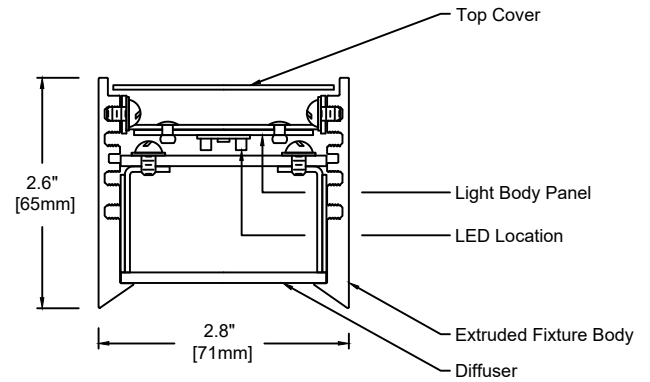

Ring D

TECHNICAL SHEET

PERSPECTIVE VIEW

Cross Section

Scale: N.T.S.

Drawing 1 of 2

Fixture Weight : 22 lbs

1691	P	48	M	830	U	S	SW	19	CE - CC
Model	Type	Size	Wattage	Color Temp	Voltage	Control	Diffuser	Finish	Options
P - Pendant		48"	L M RGB	827 - 2,700K 830 - 3,000K 835 - 3,500K 840 - 4,000K RGB - RGB	1 - 120 VAC only U - 120/277 V	S D010 DFPN L3DAE L3D0E DMX	SW - Satin Opal Acrylic	19 - Painted Anodized Aluminum - RAL 9006 Matte 21 - Painted White - RAL 9010 Matte 26 - Painted Black - RAL 9005 Matte 22 - Painted Custom Color	CE - Center Canopy CC - Clear Insulated Cable (Standard) WC - White Cable BC - Black Cable

Wattage "L" - 35 Watt
2,700K - 4,667 lm
3,000K - 4,667 lm
3,500K - 4,854 lm
4,000K - 4,947 lm

Wattage "M" - 70 Watt
2,700K - 8,669 lm
3,000K - 8,669 lm
3,500K - 9,030 lm
4,000K - 9,205 lm

Technical Data:
Form - linear, Operating voltage: 24VDC
Color rendering index Ra min: 82 CRI, Available in 90 CRI
Viewing angle: 110°
Lifetime - L70: 60,000h
Working temperature: -20°C to 60°C (-4°F to 140°F)

Wattage "RGB" - 125 Watt / 3,243 lm

Technical Data for RGB:
Form - tape, Operating voltage: 24VDC
Viewing angle: 120°
Lifetime - L70: 50,000h
Working temperature: -30°C to 75°C (-22°F to 167°F)

Remote Drivers:
Max. wiring distance / Load