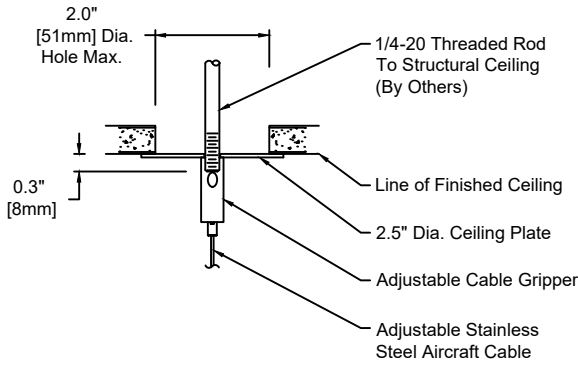

Ring D

TECHNICAL SHEET

Ceiling Plate Detail - Typ. (2)

Scale: N.T.S.