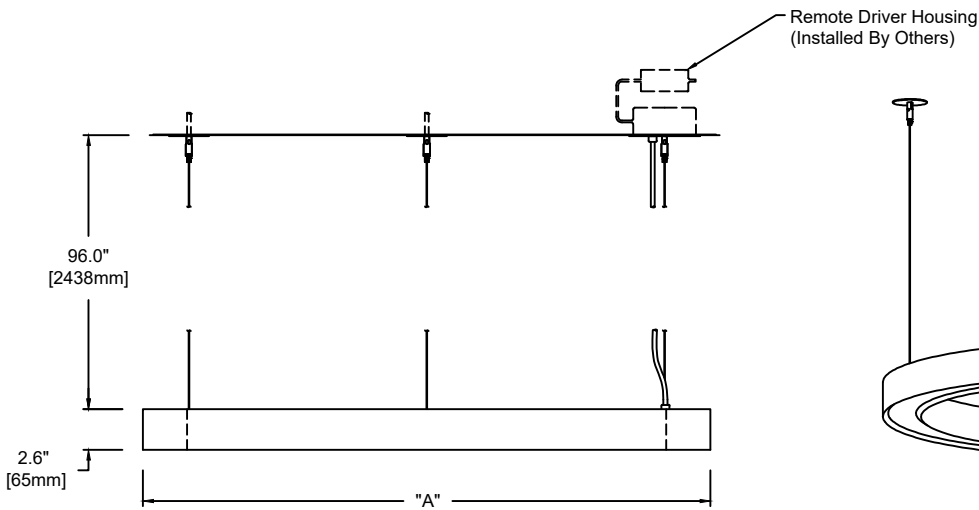

## TECHNICAL SHEET

Ceiling Plate Detail - Typ. (2)

Scale: N.T.S.

Ceiling Plate - Octagon Box Detail

Scale: N.T.S.

Note:  
Ceiling plate finish matches housing

Straight Cables Mounting

Scale: N.T.S.