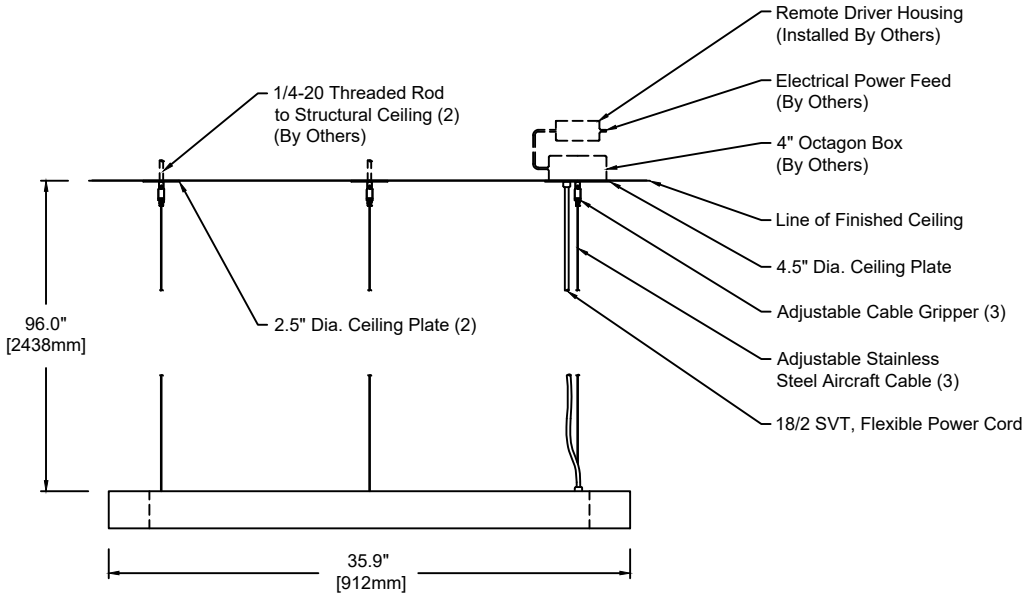

## TECHNICAL SHEET

**PERSPECTIVE VIEW**

**Cross Section**  
Scale: N.T.S.

Drawing 1 of 2

Fixture Weight : 17 lbs

1691	P	36	M	830	U	S	SW	19	SC - CC
<b>Model</b>	<b>Type</b>	<b>Size</b>	<b>Wattage</b>	<b>Color Temp</b>	<b>Voltage</b>	<b>Control</b>	<b>Diffuser</b>	<b>Finish</b>	<b>Options</b>
P - Pendant	36"	L M RGB	827 - 2,700K 830 - 3,000K 835 - 3,500K 840 - 4,000K RGB - RGB	1 - 120 VAC only U - 120/277 V	S D010 DFPN L3DAE L3D0E DMX	SW - Satin Opal Acrylic	19 - Painted Anodized Aluminum - RAL 9006 Matte 21 - Painted White - RAL 9010 Matte 26 - Painted Black - RAL 9005 Matte 22 - Painted Custom Color	SC - Straight Cables CC - Clear Insulated Cable (Standard) WC - White Cable BC - Black Cable	

Technical Data:  
Form - linear, Operating voltage: 24VDC  
Color rendering index Ra min: 82 CRI, Available in 90 CRI  
Viewing angle: 110°  
Lifetime - L70: 60,000h  
Working temperature: -20°C to 60°C (-4°F to 140°F)