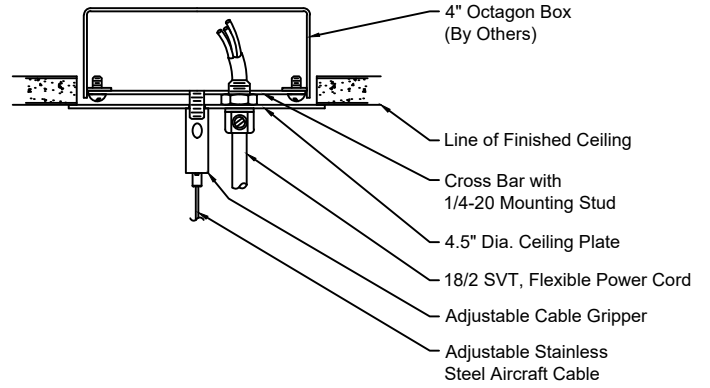

Ceiling Plate - Octagon Box Detail

Scale: N.T.S.

Note:
Ceiling plate finish matches housing