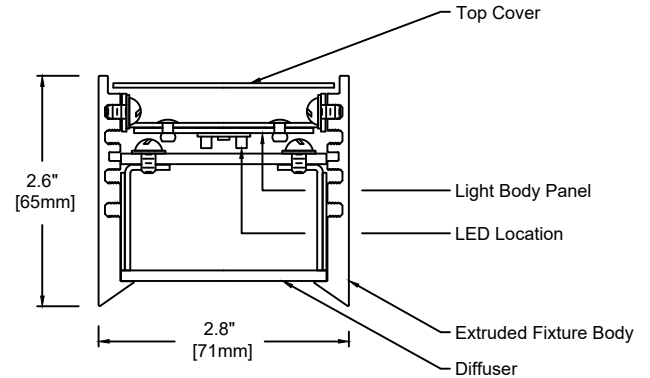

## TECHNICAL SHEET

**PERSPECTIVE VIEW**

**Cross Section**  
Scale: N.T.S.

Drawing 1 of 2

Fixture Weight : 17 lbs

1691	P	36	M	830	U	S	SW	19	SC - CC
<b>Model</b>	<b>Type</b>	<b>Size</b>	<b>Wattage</b>	<b>Color Temp</b>	<b>Voltage</b>	<b>Control</b>	<b>Diffuser</b>	<b>Finish</b>	<b>Options</b>
P - Pendant	36"	L M RGB	827 - 2,700K 830 - 3,000K 835 - 3,500K 840 - 4,000K RGB - RGB	1 - 120 VAC only U - 120/277 V	S D010 DFPN L3DAE L3D0E DMX	SW - Satin Opal Acrylic	19 - Painted Anodized Aluminum - RAL 9006 Matte 21 - Painted White - RAL 9010 Matte 26 - Painted Black - RAL 9005 Matte 22 - Painted Custom Color	SC - Straight Cables CC - Clear Insulated Cable (Standard) WC - White Cable BC - Black Cable	

Technical Data:  
Form - linear, Operating voltage: 24VDC  
Color rendering index Ra min: 82 CRI, Available in 90 CRI  
Viewing angle: 110°  
Lifetime - L70: 60,000h  
Working temperature: -20°C to 60°C (-4°F to 140°F)