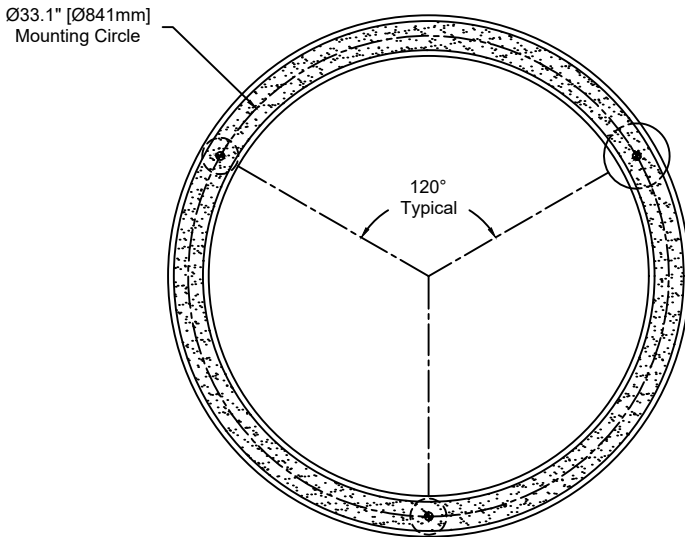

## TECHNICAL SHEET

**PERSPECTIVE VIEW**

**Cross Section**  
Scale: N.T.S.

Drawing 1 of 2

Fixture Weight : 17 lbs

1691	P	36	M	830	U	S	SW	19	SC - CC
<b>Model</b>	<b>Type</b>	<b>Size</b>	<b>Wattage</b>	<b>Color Temp</b>	<b>Voltage</b>	<b>Control</b>	<b>Diffuser</b>	<b>Finish</b>	<b>Options</b>
P - Pendant	36"	L M RGB	827 - 2,700K 830 - 3,000K 835 - 3,500K 840 - 4,000K RGB - RGB	1 - 120 VAC only U - 120/277 V	S D010 DFPN L3DAE L3D0E DMX	SW - Satin Opal Acrylic	19 - Painted Anodized Aluminum - RAL 9006 Matte 21 - Painted White - RAL 9010 Matte 26 - Painted Black - RAL 9005 Matte 22 - Painted Custom Color	SC - Straight Cables CC - Clear Insulated Cable (Standard) WC - White Cable BC - Black Cable	

Technical Data:  
Form - linear, Operating voltage: 24VDC  
Color rendering index Ra min: 82 CRI, Available in 90 CRI  
Viewing angle: 110°  
Lifetime - L70: 60,000h  
Working temperature: -20°C to 60°C (-4°F to 140°F)

Wire Gauge	Osram		Lutron	
	≤48W	≤72W	≤40W	≤96W
#18AWG	37'	25'	18'	15'
#16AWG	59'	39'	29'	25'
#14AWG	95'	63'	47'	40'