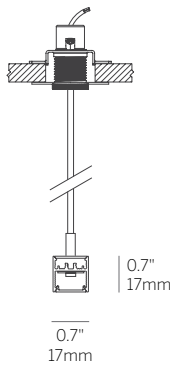

20 Linear Suspended

STRAIGHT RUN CONNECTIONS

SUSPENSION/MOUNTING

Gypsum / Tile Ceiling

Solid Ceiling

Power Feed + Suspension

20 Linear Suspended

MOUNTING / CANOPIES