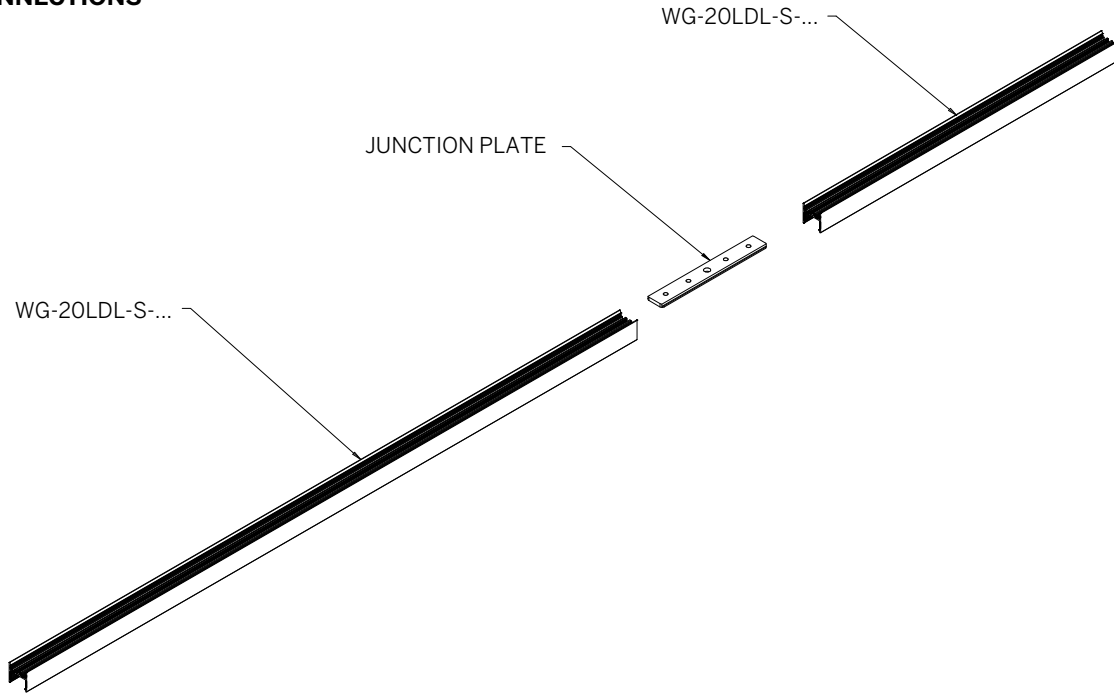

20 Linear Suspended

STRAIGHT RUN CONNECTIONS

SUSPENSION/MOUNTING

Gypsum / Tile Ceiling

Solid Ceiling

Power Feed + Suspension

20 Linear Suspended

MOUNTING / CANOPIES