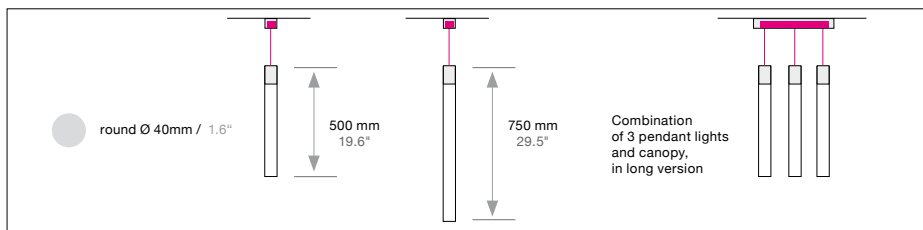

FIO

Housing: Solid acrylic rod, with metal frame
Design: SATTLER

	Size: Ø mm	inches	LED Watt	Lumen ¹⁾	weight kg ²⁾ / lbs ²⁾	Item No.	LED	Dimming	LED	Finishes	Power Supply cable	Mounting Version			
FIO Single	Ø 40, L 500 mm	Ø 2 L 19.6"	4	400	2.0 / 4.4	965.	X X.	X X.	X X.	X X.	X X X.				
	Ø 40, L 750 mm	Ø 2 L 29.5"	4	400	2.5 / 5.5	968.	X X.	X X.	X X.	X X.	X X X.				
FIO Set of 3	Ø 40, L 500 mm	Ø 2 L 19.6"	12	1,200	4.0 / 8.8	966.	X X.	X X.	X X.	X X.	X X X.				
	Ø 40, L 750 mm	Ø 2 L 29.5"	12	1,200	5.0 / 11.0	967.	X X.	X X.	X X.	X X.	X X X.				
FIO Set of 10	Ø 40, L 500 mm	Ø 2 L 19.6"	40	4,000		969.	X X.	X X.	X X.	X X.	X X X.				
	Ø 40, L 750 mm	Ø 2 L 29.5"	40	4,000											
LED		Warm-white		3000 K	(Standard)	X X X.	30.	X X.	X X.	X X.	X X X.	X			
CRI > 90		Neutral-white		4000 K	(Optional)	X X X.	40.	X X.	X X.	X X.	X X X.	X			
CRI > 80*		Extra warm-white		2700 K	(Optional)	X X X.	27.	X X.	X X.	X X.	X X X.	X			
		Extra warm-white		2200 K*	(Optional)	X X X.	22.	X X.	X X.	X X.	X X X.	X			
Dimming		Dimmable 0 - 10 V			(Standard)	X X X.	X X.	51.	00.	X X.	X X X.	X			
Finishes		11 white (Standard)		10 black (Optional) none textured		22 aluminum polished		27 brush-nished aluminum		30 anthracite		33 sand silver none textured			
		XX Custom nish (Standard)		35 gold		36 brass		37 bronze none textured		38 copper	X X X.	X X.	X X.	X X.	X X X.
Power Supply Cable		Z 70 Silver (Standard)													
						X X X.	X X.	X X.	X X.	X X.	Z70.	F			

Mounting version (F) with power supply cable, length 2000mm / 78.7"

Dimensions of canopy

Typ Size mm / inch

DB 90 (single version)
Ø 90 / H 53 mm / 3.5 x 2.0"

DBL 390 (set of 3)
L 390 x W 70 x H 70 mm
L 15.3 x W 2.7 x H 2.7"

Dry Location Enclosure (Included)

13.25" (L) x 5" (W) x 2.25" (H)
surface mount in any orientation

X X X.	X X.	X X.	X X.	X X.	Z70.	F
--------	------	------	------	------	-------------	----------

Complete order number