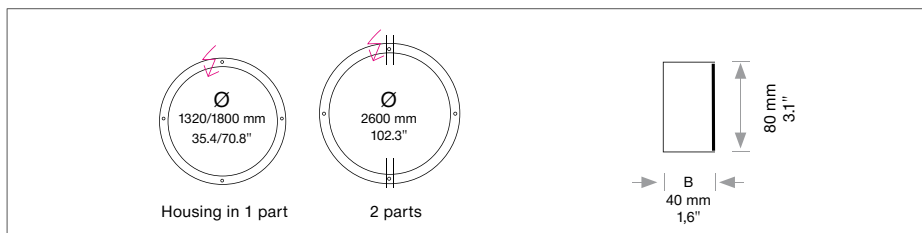

## CIRCOLO SELECTION

Housing: Circular aluminum profile, opal acrylic glass diffusor on the inside  
 Design: SATTLER

See Power Supply Section for Cable diameter

	Size: Ø mm	inches	LED Watt	Lumen <sup>1)</sup>	weight kg <sup>2)</sup> / lbs <sup>2)</sup>	Item No.	LED	Dimming	Finishes	Power Supply cable	Mounting Version												
<b>Sizes</b>	Ø 1320 / 51.9"	H 80 / 3.1" B 40 / 1.6"	62	8.600	18 / 39.7	<b>1082.</b>	x x .	x x . x x .	x x .	x x x .	x												
	Ø 1800 / 70.8"	H 80 / 3.1" B 40 / 1.6"	85	11.800	26 / 57.3	<b>1084.</b>	x x .	x x . x x .	x x .	x x x .	x												
	Ø 2600 / 102.3"	H 80 / 3.1" B 40 / 1.6"	123	17.100	40 / 88.0	<b>1086.</b>	x x .	x x . x x .	x x .	x x x .	x												
<b>LED</b> 24V CRI > 80		<b>Neutral-white</b>	<b>4000 K</b>	Standard	x x x .	<b>40.</b>	x x . x x .	x x .	x x x .	x													
		<b>Warm-white</b>	<b>3000 K</b>	Standard	x x x .	<b>30.</b>	x x . x x .	x x .	x x x .	x													
<b>Dimming</b>		<b>Dimmable 0 - 10 V / 1 - 10 V</b>			Standard	x x x .	x x .	<b>51. 00.</b>	x x .	x x x .	x												
		<b>DMX</b>			(Optional)	x x x .	x x .	<b>31. 00.</b>	x x .	x x x .	x												
<b>Finishes</b>		(Standard) <b>11</b> white	(Optional) <b>30</b> anthracite		x x x .	x x .	x x . x x .	<b>. .</b>	x x x .	x													
		<b>Power Supply Cable</b> Power cable 5/16"Ø		 <b>Z 70</b> Silver		x x x .	x x .	x x . x x .	x x .	<b>Z70.</b>	x												
<b>Mounting Version</b>		Standard Distance of external power supply unit to light fixture <b>max. 10m / 394"</b> 4 point suspension with canopy or canopy in suspended ceiling				x x x .	x x .	x x . x x .	x x .	x x x .	<b>B.</b>												
		Optional Mounting versions with steel cable length 5000 mm / 196" and power supply cable, length 6000 mm / 236" Direct ceiling mounting (white) 50mm / 1.9" with canopy				x x x .	x x .	x x . x x .	x x .	x x x .	<b>H.</b>												
<div style="display: flex; align-items: center;"> <div style="flex: 1;"> <p><b>Dimensions of canopies</b></p> <table border="1"> <thead> <tr> <th>Typ</th> <th>Size mm / inch body / H</th> <th>For use with Mounting Version</th> <th>USA/Canada: Canopy mounts to 4" octagonal junction box.</th> </tr> </thead> <tbody> <tr> <td><b>DBS 250</b></td> <td>Ø 250 / 50 / 9.8 / 1.9"</td> <td><b>B, H</b> (up to Ø 1800 mm)</td> <td></td> </tr> <tr> <td><b>DBS 300</b></td> <td>Ø 300 / 50 / 11.8 / 1.9"</td> <td><b>B, H</b> (Ø 2600 mm)</td> <td></td> </tr> </tbody> </table> </div> <div style="flex: 1; text-align: right;"> </div> </div>												Typ	Size mm / inch body / H	For use with Mounting Version	USA/Canada: Canopy mounts to 4" octagonal junction box.	<b>DBS 250</b>	Ø 250 / 50 / 9.8 / 1.9"	<b>B, H</b> (up to Ø 1800 mm)		<b>DBS 300</b>	Ø 300 / 50 / 11.8 / 1.9"	<b>B, H</b> (Ø 2600 mm)	
Typ	Size mm / inch body / H	For use with Mounting Version	USA/Canada: Canopy mounts to 4" octagonal junction box.																				
<b>DBS 250</b>	Ø 250 / 50 / 9.8 / 1.9"	<b>B, H</b> (up to Ø 1800 mm)																					
<b>DBS 300</b>	Ø 300 / 50 / 11.8 / 1.9"	<b>B, H</b> (Ø 2600 mm)																					
						x x x .	x x .	x x . x x .	x x .	<b>Z70.</b>	x												
<b>Order number</b>																							